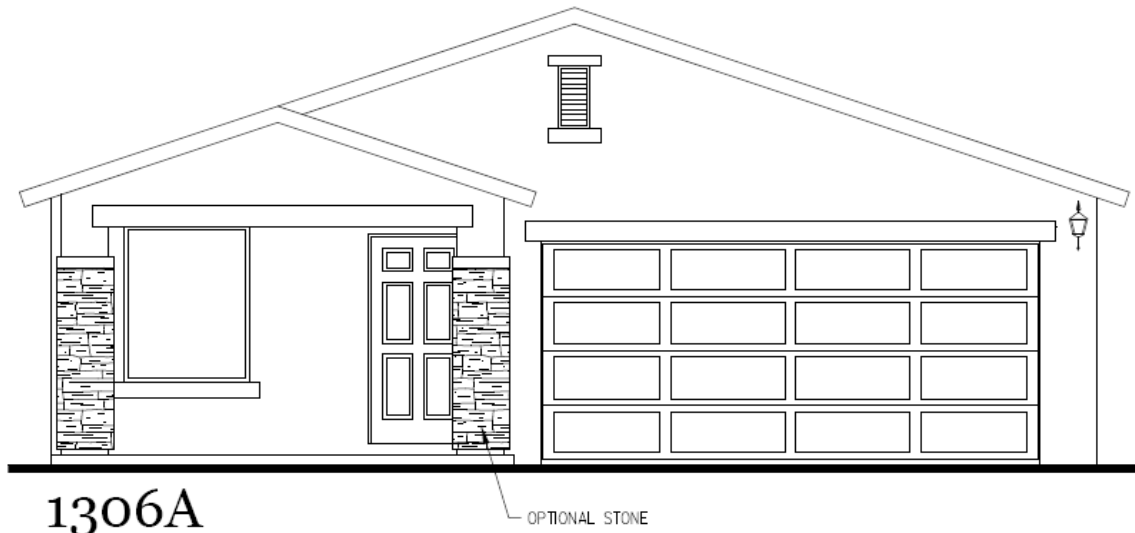

# The Freeport

1,441 Square Feet

3 Bedrooms • 2 Baths

DESERT  
VIEW  
HOMES

7910 Gateway East, Suite 102, El Paso, TX 79915 • P: 915-591-6319 • F: 915-591-5451

DesertViewHomes.com

The best move you'll ever make.