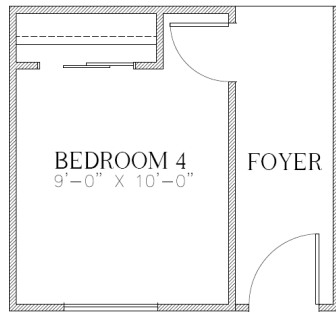

# The Freeport

1,441 Square Feet

3 Bedrooms • 2 Baths

DESERT  
VIEW  
HOMES

7910 Gateway East, Suite 102, El Paso, TX 79915 • P: 915-591-6319 • F: 915-591-5451

DesertViewHomes.com

The best move you'll ever make.

## 1,441 Square Feet

3 Bedrooms • 2 Baths

OPT. BEDROOM 4

OPTIONAL MASTER BATH

\*Please Note: the enclosed materials are reproduced from artist's renderings. All measurements shown are approximate. Location, size, and existence of doors, windows, walls, fireplaces, showers, and any other items depicted may vary depending on exterior preference or choice of options. Prices, plans, benefits, and locations are subject to change without notice. **Floor plans, features, options/upgrades, and benefits vary by community. See the Sales Specialist for more details.**