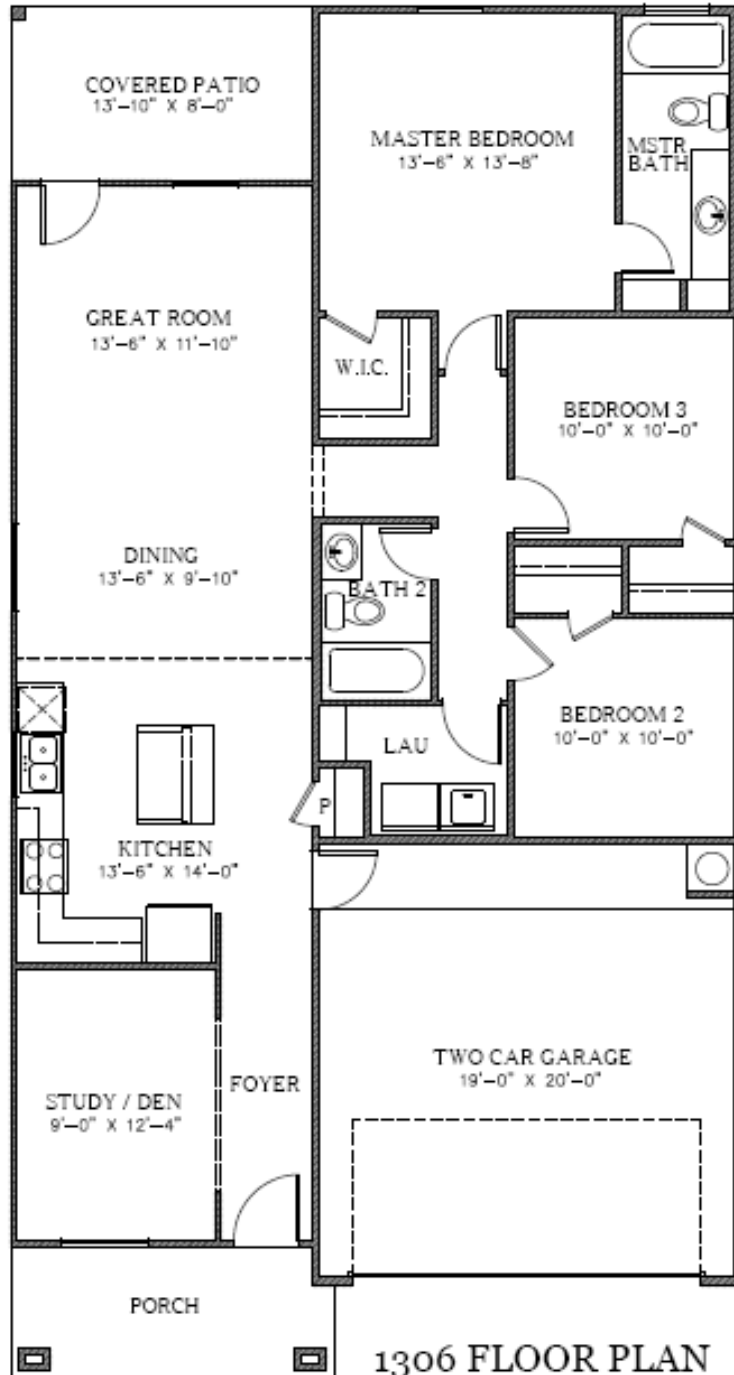

# The Freeport

1,441 Square Feet

3 Bedrooms • 2 Baths

DESERT  
VIEW  
HOMES

7910 Gateway East, Suite 102, El Paso, TX 79915 • P: 915-591-6319 • F: 915-591-5451

DesertViewHomes.com

The best move you'll ever make.

## 1,441 Square Feet

3 Bedrooms • 2 Baths

OPT. BEDROOM 4

OPTIONAL MASTER BATH

\*Please Note: the enclosed materials are reproduced from artist's renderings. All measurements shown are approximate. Location, size, and existence of doors, windows, walls, fireplaces, showers, and any other items depicted may vary depending on exterior preference or choice of options. Prices, plans, benefits, and locations are subject to change without notice. **Floor plans, features, options/upgrades, and benefits vary by community. See the Sales Specialist for more details.**