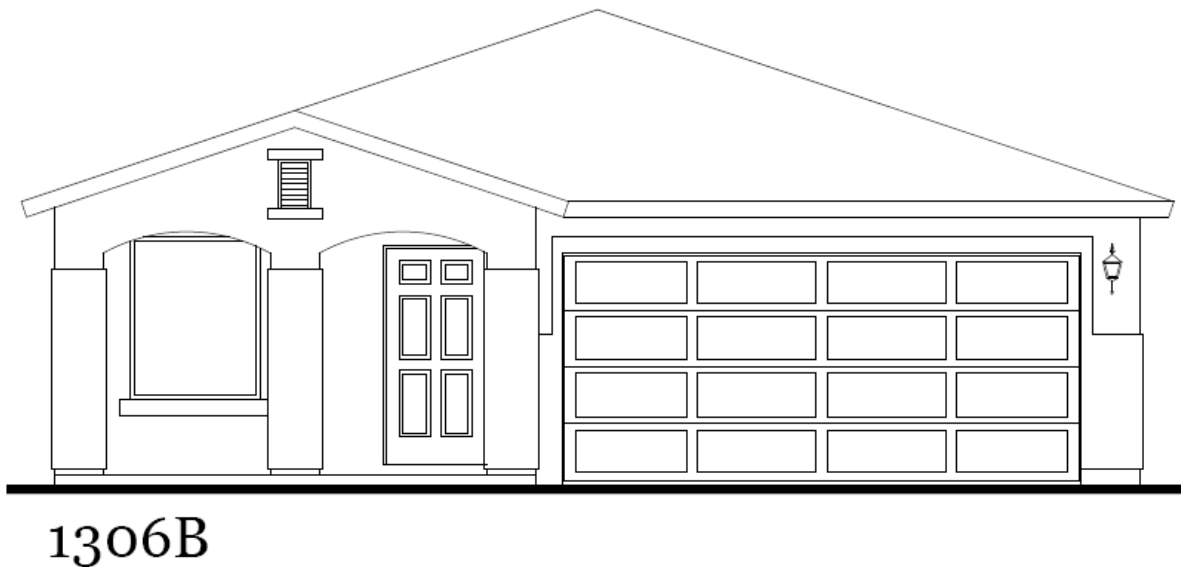

# The Freeport

1,441 Square Feet

3 Bedrooms • 2 Baths

DESERT  
VIEW  
HOMES

7910 Gateway East, Suite 102, El Paso, TX 79915 • P: 915-591-6319 • F: 915-591-5451

DesertViewHomes.com

The best move you'll ever make.