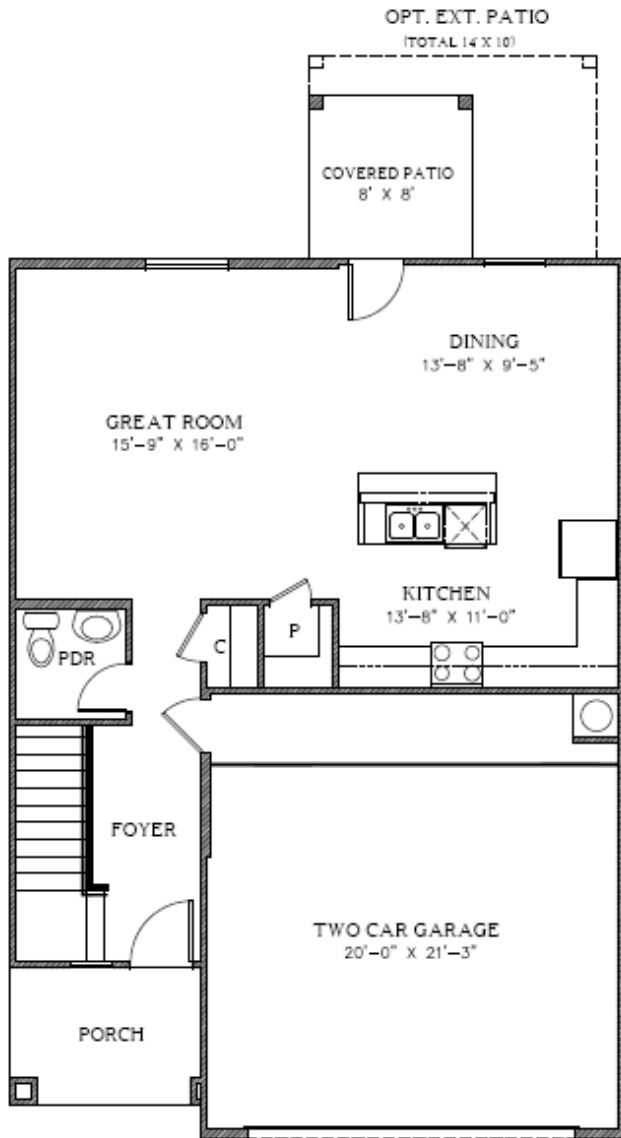

# The Hidalgo

1,755 Square Feet

3 Bedrooms • 2.5 Baths

1309A

OPTIONAL STONE

1309B

7910 Gateway East, Suite 102, El Paso, TX 79915 • P: 915-591-6319 • F: 915-591-5451

DESERT  
VIEW  
HOMES

## 1,755 Square Feet

3 Bedrooms • 2.5 Baths

1309 1ST FLOOR PLAN

1309 2ND FLOOR PLAN

OPT. M. BATH

\*Please Note: the enclosed materials are reproduced from artist's renderings. All measurements shown are approximate. Location, size, and existence of doors, windows, walls, fireplaces, showers, and any other items depicted may vary depending on exterior preference or choice of options. Prices, plans, benefits, and locations are subject to change without notice. **Floor plans, features, options/upgrades, and benefits vary by community. See the Sales Specialist for more details.**