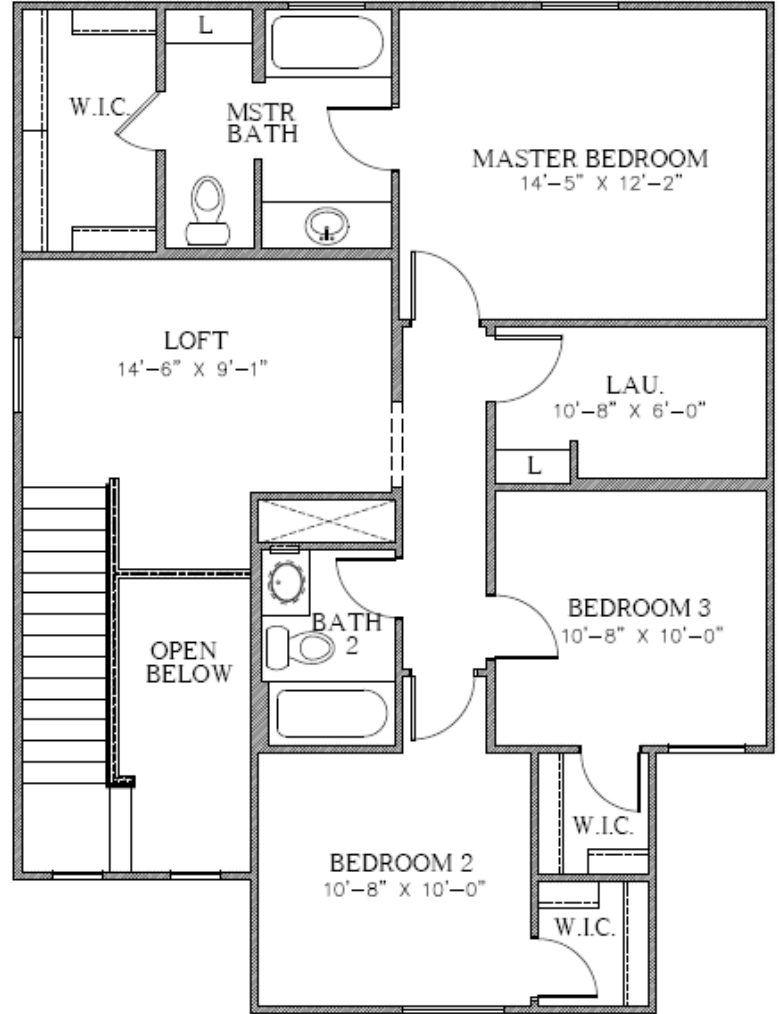

# The Hidalgo

1,755 Square Feet

3 Bedrooms • 2.5 Baths

1309A

OPTIONAL STONE

1309B

7910 Gateway East, Suite 102, El Paso, TX 79915 • P: 915-591-6319 • F: 915-591-5451

DESERT  
VIEW  
HOMES

## 1,755 Square Feet

3 Bedrooms • 2.5 Baths

1309 1ST FLOOR PLAN

1309 2ND FLOOR PLAN

OPT. M. BATH

\*Please Note: the enclosed materials are reproduced from artist's renderings. All measurements shown are approximate. Location, size, and existence of doors, windows, walls, fireplaces, showers, and any other items depicted may vary depending on exterior preference or choice of options. Prices, plans, benefits, and locations are subject to change without notice. **Floor plans, features, options/upgrades, and benefits vary by community. See the Sales Specialist for more details.**