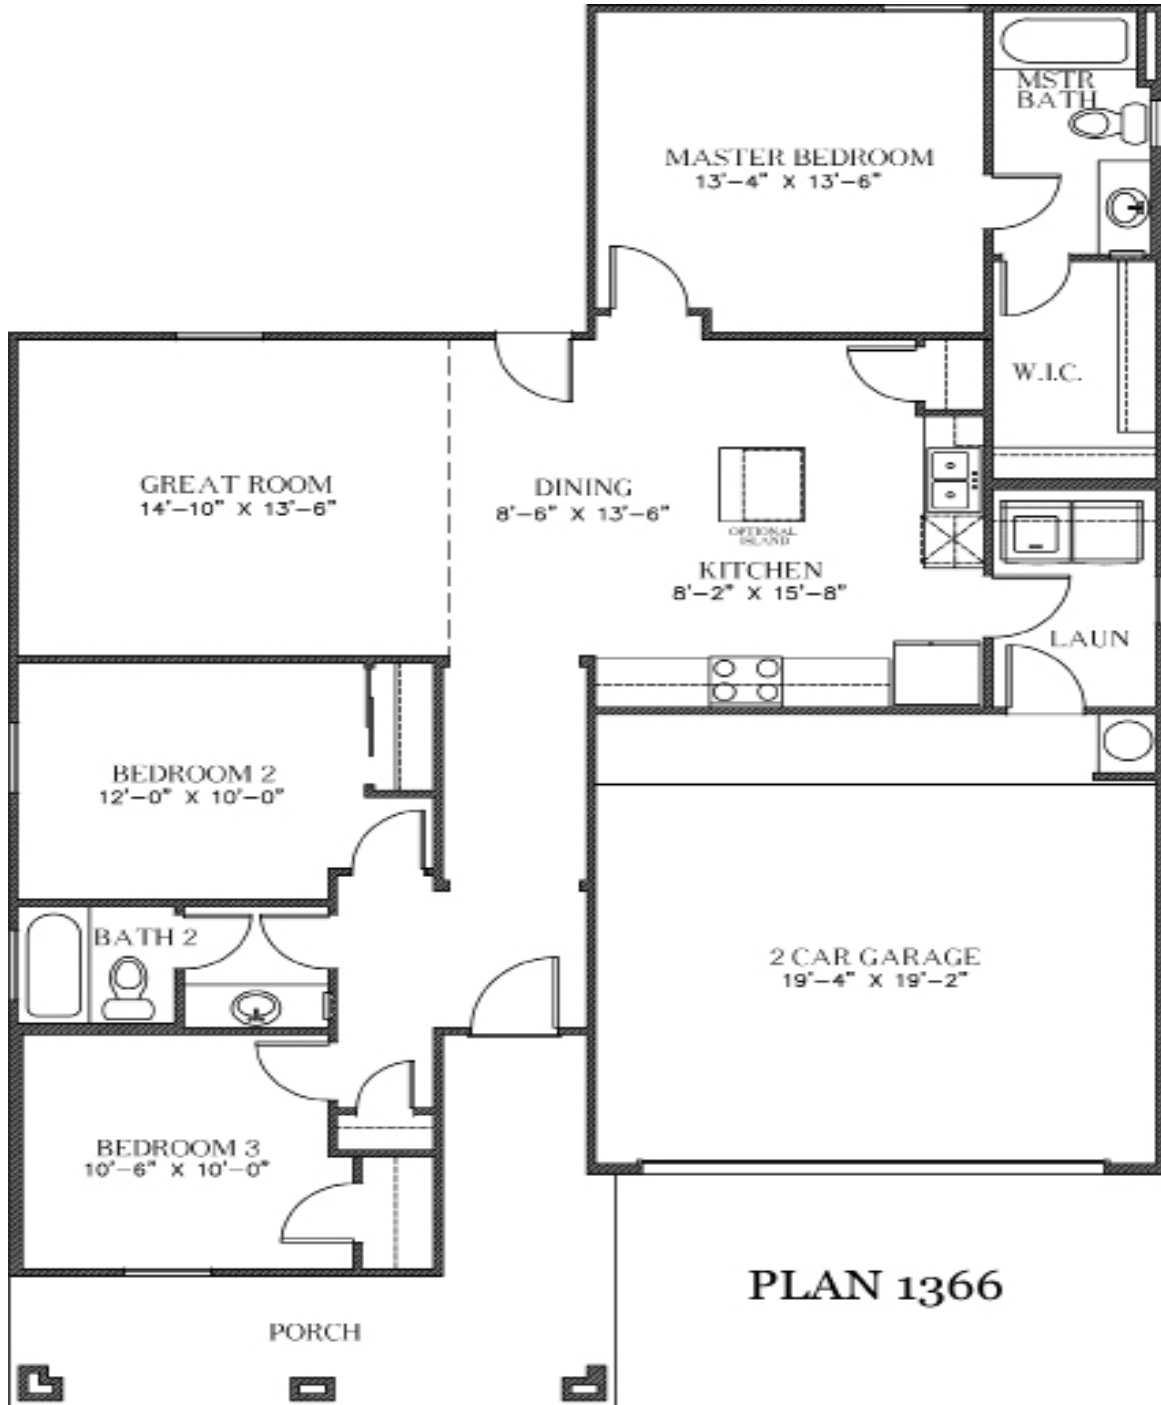

# The Denton

*1,366 Square Feet*

3 Bedrooms • 2 Bath • 2 Car Garage

1366A

1366B

1366C

7910 Gateway East, Suite 102, El Paso, TX 79915 • P: 915-591-6319 • F: 915-591-5451

[DesertViewHomes.com](http://DesertViewHomes.com)

# The Denton

## 1,366 Square Feet

3 Bedrooms • 2 Bath • 2 Car Garage

\*Please Note: the enclosed materials are reproduced from artist's renderings. All measurements shown are approximate. Location, size, and existence of doors, windows, walls, fireplaces, showers, and any other items depicted may vary depending on exterior preference or choice of options. Prices, plans, benefits, and locations are subject to change without notice. **Floor plans, features, options/upgrades, and benefits vary by community. See the Sales Specialist for more details. 4/6/16**