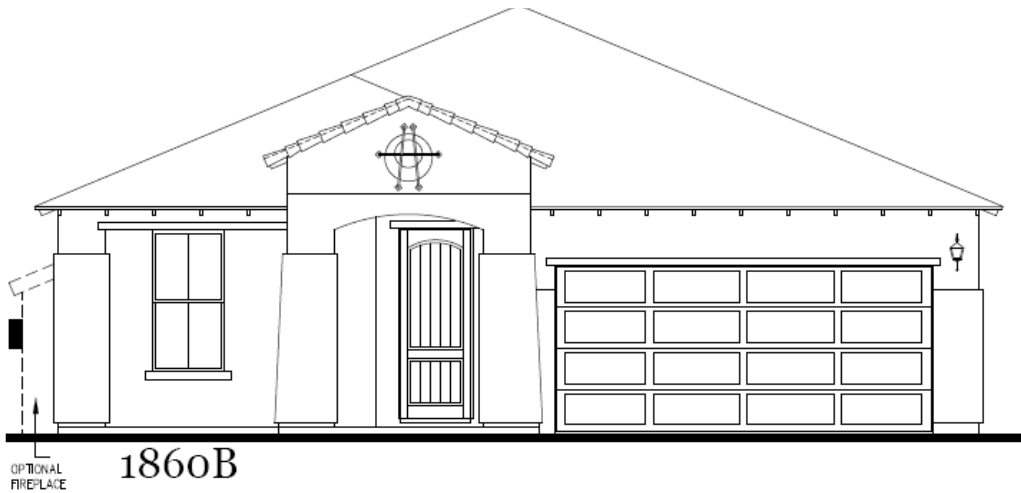

The Scottsdale

1,860 Square Feet

4 Bedrooms • 3 Baths

7910 Gateway East, Suite 102, El Paso, TX 79915 • P: 915-591-6319 • F: 915-591-5451

DesertViewHomes.com

The best move you'll ever make.

The Scottsdale

1,860 Square Feet

4 Bedrooms • 3 Baths

OPT. TUB / SHOWER COMBO

OPT. MASTER BATH - 5 PIECE

*Please Note: the enclosed materials are reproduced from artist's renderings. All measurements shown are approximate. Location, size, and existence of doors, windows, walls, fireplaces, showers, and any other items depicted may vary depending on exterior preference or choice of options. Prices, plans, benefits, and locations are subject to change without notice. **Floor plans, features, options/upgrades, and benefits vary by community. See the Sales Specialist for more details.**