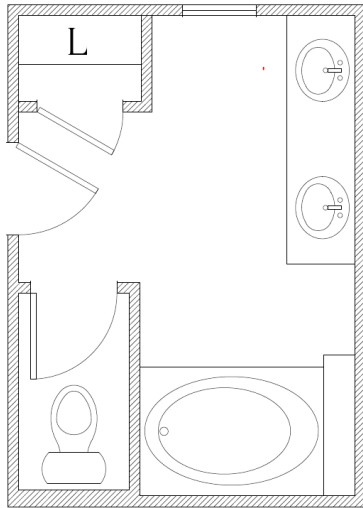

The Scottsdale

1,860 Square Feet

4 Bedrooms • 3 Baths

7910 Gateway East, Suite 102, El Paso, TX 79915 • P: 915-591-6319 • F: 915-591-5451

DesertViewHomes.com

The best move you'll ever make.

The Scottsdale

1,860 Square Feet

4 Bedrooms • 3 Baths

OPT. TUB / SHOWER COMBO

OPT. MASTER BATH - 5 PIECE

*Please Note: the enclosed materials are reproduced from artist's renderings. All measurements shown are approximate. Location, size, and existence of doors, windows, walls, fireplaces, showers, and any other items depicted may vary depending on exterior preference or choice of options. Prices, plans, benefits, and locations are subject to change without notice. **Floor plans, features, options/upgrades, and benefits vary by community. See the Sales Specialist for more details.**