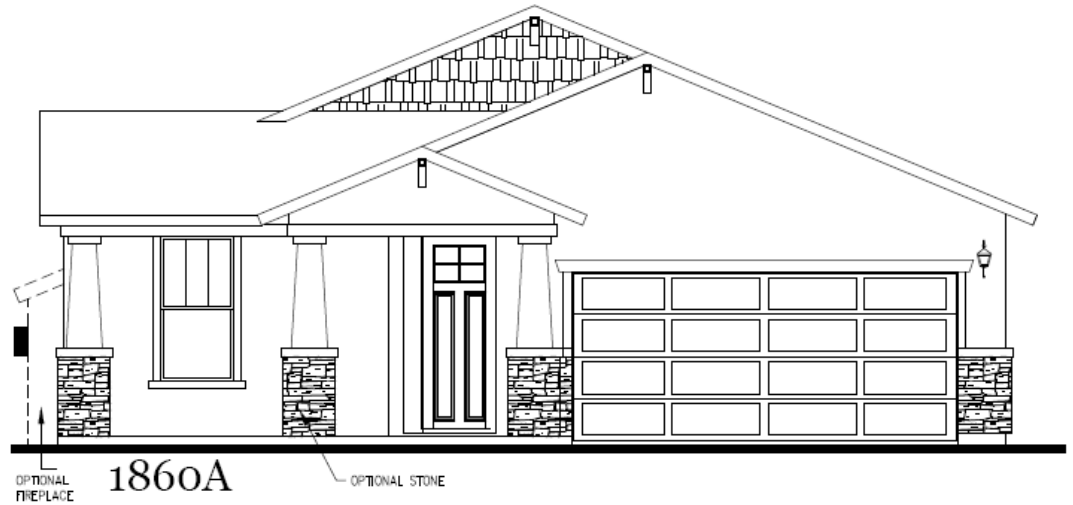

The Scottsdale

1,860 Square Feet

4 Bedrooms • 3 Baths

7910 Gateway East, Suite 102, El Paso, TX 79915 • P: 915-591-6319 • F: 915-591-5451

DesertViewHomes.com

The best move you'll ever make.

The Scottsdale

1,860 Square Feet

4 Bedrooms • 3 Baths

OPT. TUB / SHOWER COMBO

OPT. MASTER BATH - 5 PIECE

*Please Note: the enclosed materials are reproduced from artist's renderings. All measurements shown are approximate. Location, size, and existence of doors, windows, walls, fireplaces, showers, and any other items depicted may vary depending on exterior preference or choice of options. Prices, plans, benefits, and locations are subject to change without notice. **Floor plans, features, options/upgrades, and benefits vary by community. See the Sales Specialist for more details.**