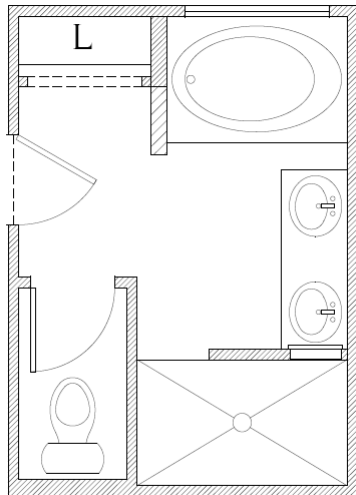

The Scottsdale

1,860 Square Feet

4 Bedrooms • 3 Baths

7910 Gateway East, Suite 102, El Paso, TX 79915 • P: 915-591-6319 • F: 915-591-5451

DesertViewHomes.com

The best move you'll ever make.

The Scottsdale

1,860 Square Feet

4 Bedrooms • 3 Baths

OPT. TUB / SHOWER COMBO

OPT. MASTER BATH - 5 PIECE

*Please Note: the enclosed materials are reproduced from artist's renderings. All measurements shown are approximate. Location, size, and existence of doors, windows, walls, fireplaces, showers, and any other items depicted may vary depending on exterior preference or choice of options. Prices, plans, benefits, and locations are subject to change without notice. **Floor plans, features, options/upgrades, and benefits vary by community. See the Sales Specialist for more details.**