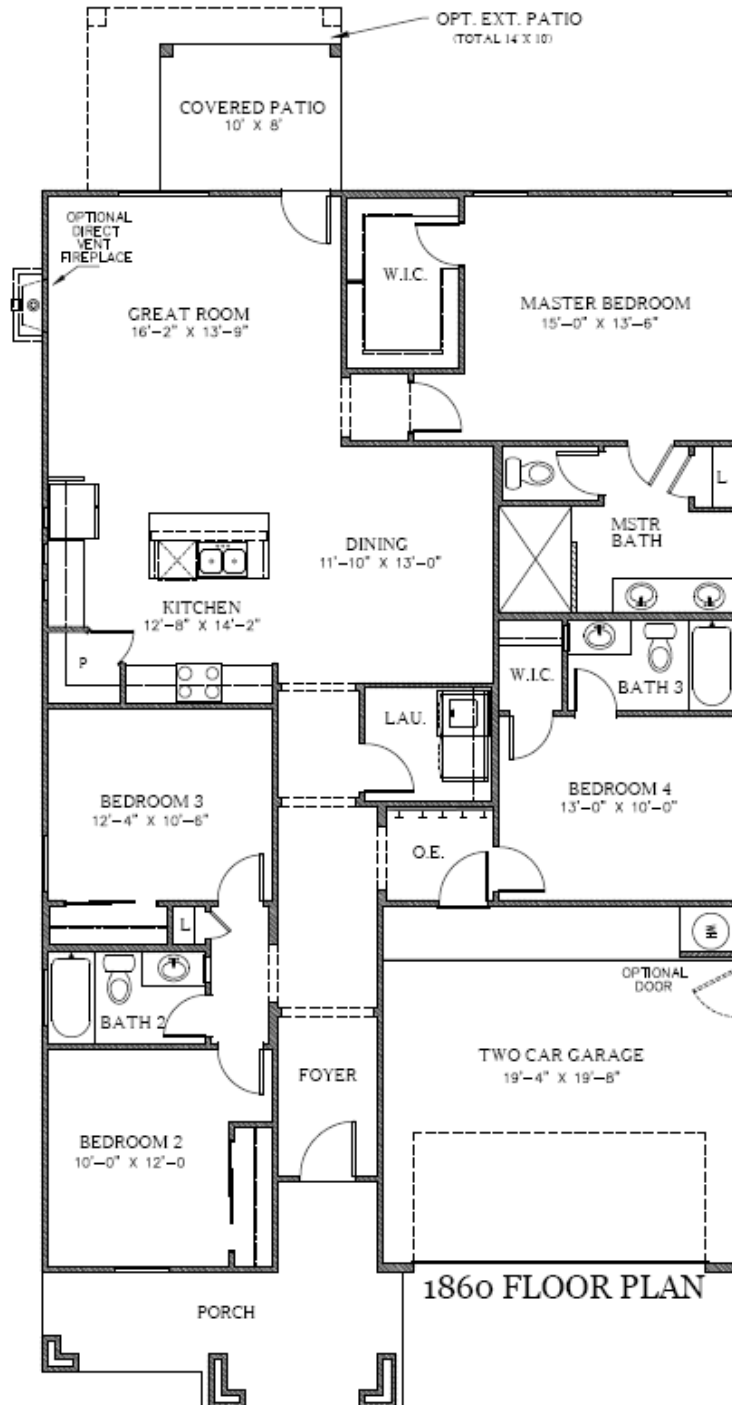

The Scottsdale

1,860 Square Feet

4 Bedrooms • 3 Baths

7910 Gateway East, Suite 102, El Paso, TX 79915 • P: 915-591-6319 • F: 915-591-5451

DesertViewHomes.com

The best move you'll ever make.

The Scottsdale

1,860 Square Feet

4 Bedrooms • 3 Baths

OPT. TUB / SHOWER COMBO

OPT. MASTER BATH - 5 PIECE

*Please Note: the enclosed materials are reproduced from artist's renderings. All measurements shown are approximate. Location, size, and existence of doors, windows, walls, fireplaces, showers, and any other items depicted may vary depending on exterior preference or choice of options. Prices, plans, benefits, and locations are subject to change without notice. **Floor plans, features, options/upgrades, and benefits vary by community. See the Sales Specialist for more details.**