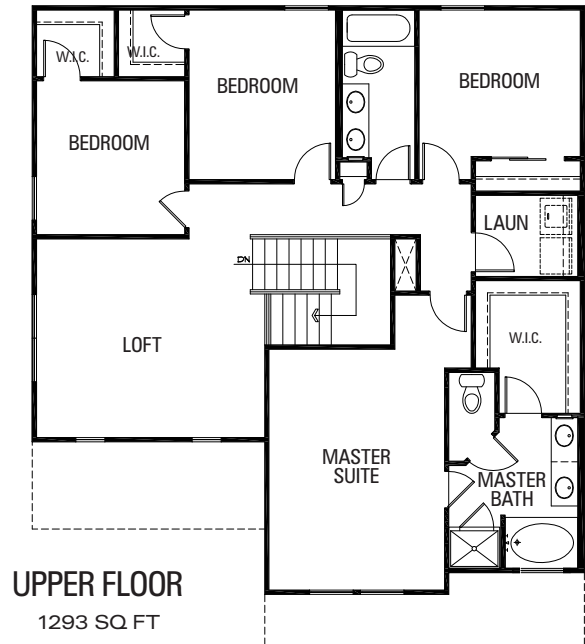

# The Malibu

2,290 Sq.Ft.

4 BEDROOMS • 2.5 BATHS

**HORIZON  
VIEW  
HOMES**

\* Please Note : The enclosed materials are reproduced from artist's renderings. Location, size, and existence of doors, windows, walls, fireplace, showers, and any other items depicted may vary depending on exterior preference or choice of options. Prices, plans, benefits, and specifications are subject to change without notice. Floor plans, features, options/upgrades, and benefits vary by community. See the sales specialist for more details.

# The Malibu

2,290 Sq.Ft.

4 BEDROOMS • 2.5 BATHS

*\* Please Note : The enclosed materials are reproduced from artist's renderings. Location, size, and existence of doors, windows, walls, fireplace, showers, and any other items depicted may vary depending on exterior preference or choice of options. Prices, plans, benefits, and specifications are subject to change without notice. Floor plans, features, options/upgrades, and benefits vary by community. See the sales specialist for more details.*