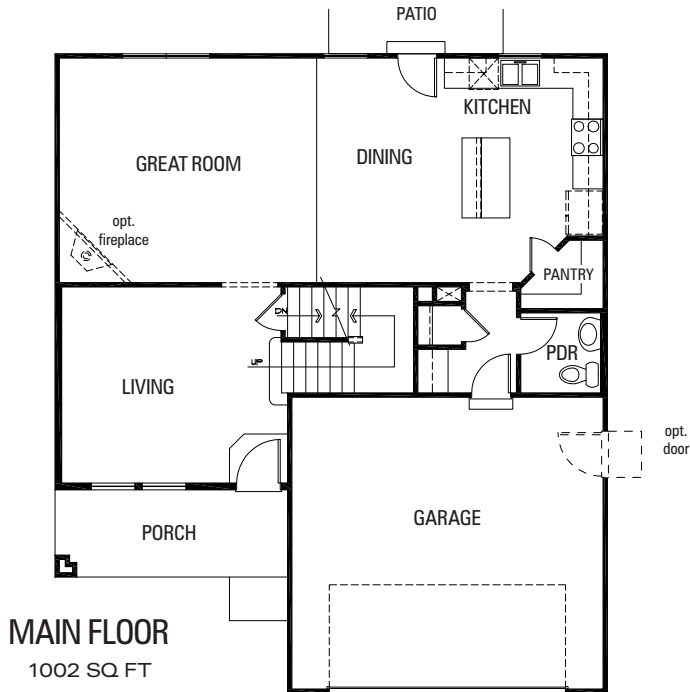

# The Malibu

2,290 Sq.Ft.

4 BEDROOMS • 2.5 BATHS

**HORIZON  
VIEW  
HOMES**

\* Please Note : The enclosed materials are reproduced from artist's renderings. Location, size, and existence of doors, windows, walls, fireplace, showers, and any other items depicted may vary depending on exterior preference or choice of options. Prices, plans, benefits, and specifications are subject to change without notice. Floor plans, features, options/upgrades, and benefits vary by community. See the sales specialist for more details.

# The Malibu

2,290 Sq.Ft.

4 BEDROOMS • 2.5 BATHS

*\* Please Note : The enclosed materials are reproduced from artist's renderings. Location, size, and existence of doors, windows, walls, fireplace, showers, and any other items depicted may vary depending on exterior preference or choice of options. Prices, plans, benefits, and specifications are subject to change without notice. Floor plans, features, options/upgrades, and benefits vary by community. See the sales specialist for more details.*