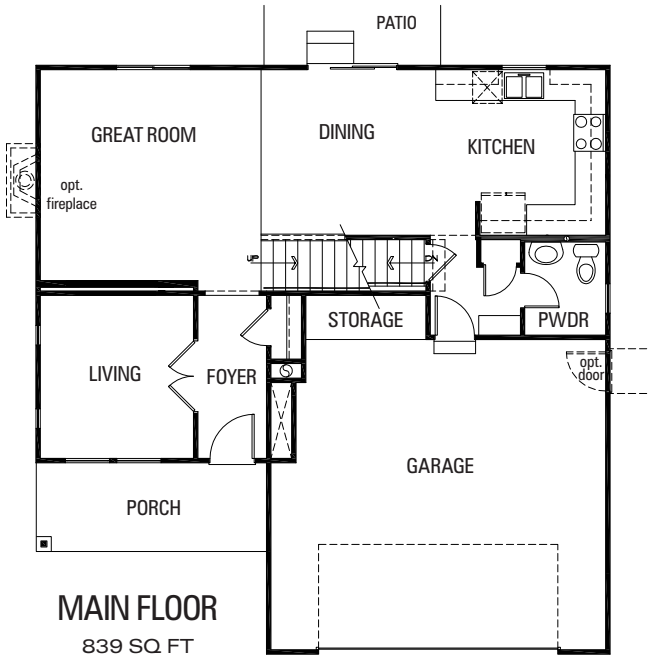

The Venice

1,983 Sq.Ft.

4 BEDROOMS • 2.5 BATHS

**HORIZON
VIEW
HOMES**

* Please Note : The enclosed materials are reproduced from artist's renderings. Location, size, and existence of doors, windows, walls, fireplace, showers, and any other items depicted may vary depending on exterior preference or choice of options. Prices, plans, benefits, and specifications are subject to change without notice. Floor plans, features, options/upgrades, and benefits vary by community. See the sales specialist for more details.

HorizonViewHomesCO.com

REV/02017

The best move you'll ever make.

The Venice

1,983 Sq.Ft.

4 BEDROOMS • 2.5 BATHS

** Please Note : The enclosed materials are reproduced from artist's renderings. Location, size, and existence of doors, windows, walls, fireplace, showers, and any other items depicted may vary depending on exterior preference or choice of options. Prices, plans, benefits, and specifications are subject to change without notice. Floor plans, features, options/upgrades, and benefits vary by community. See the sales specialist for more details.*