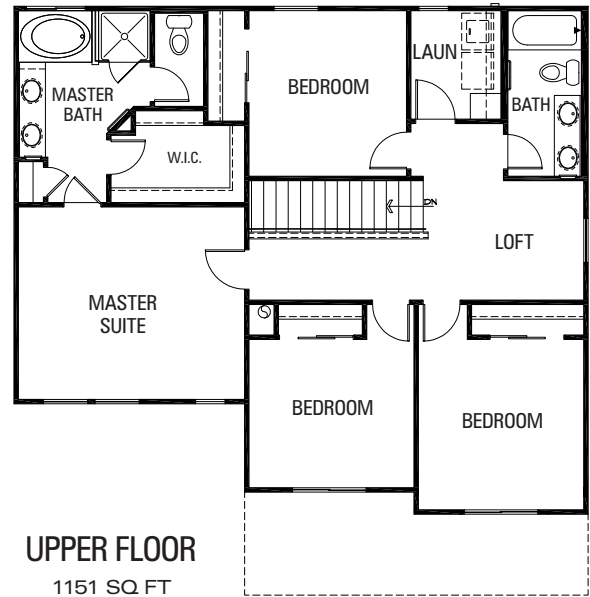

The Venice

1,983 Sq.Ft.

4 BEDROOMS • 2.5 BATHS

**HORIZON
VIEW
HOMES**

* Please Note : The enclosed materials are reproduced from artist's renderings. Location, size, and existence of doors, windows, walls, fireplace, showers, and any other items depicted may vary depending on exterior preference or choice of options. Prices, plans, benefits, and specifications are subject to change without notice. Floor plans, features, options/upgrades, and benefits vary by community. See the sales specialist for more details.

HorizonViewHomesCO.com

REV/02017

The best move you'll ever make.

The Venice

1,983 Sq.Ft.

4 BEDROOMS • 2.5 BATHS

** Please Note : The enclosed materials are reproduced from artist's renderings. Location, size, and existence of doors, windows, walls, fireplace, showers, and any other items depicted may vary depending on exterior preference or choice of options. Prices, plans, benefits, and specifications are subject to change without notice. Floor plans, features, options/upgrades, and benefits vary by community. See the sales specialist for more details.*