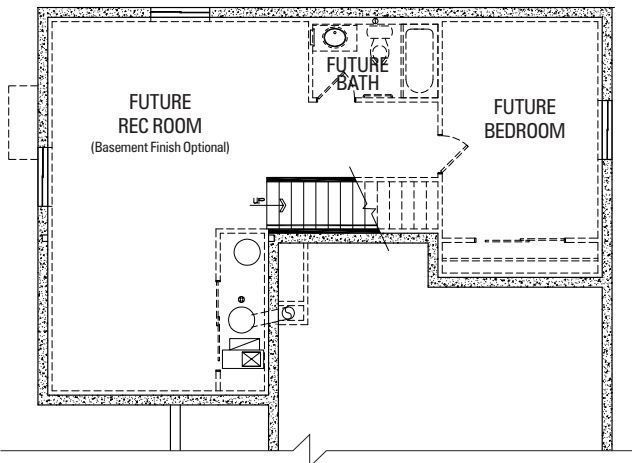

The Venice

1,983 Sq.Ft.

4 BEDROOMS • 2.5 BATHS

**HORIZON
VIEW
HOMES**

* Please Note : The enclosed materials are reproduced from artist's renderings. Location, size, and existence of doors, windows, walls, fireplace, showers, and any other items depicted may vary depending on exterior preference or choice of options. Prices, plans, benefits, and specifications are subject to change without notice. Floor plans, features, options/upgrades, and benefits vary by community. See the sales specialist for more details.

HorizonViewHomesCO.com

REV/02017

The best move you'll ever make.

The Venice

1,983 Sq.Ft.

4 BEDROOMS • 2.5 BATHS

** Please Note : The enclosed materials are reproduced from artist's renderings. Location, size, and existence of doors, windows, walls, fireplace, showers, and any other items depicted may vary depending on exterior preference or choice of options. Prices, plans, benefits, and specifications are subject to change without notice. Floor plans, features, options/upgrades, and benefits vary by community. See the sales specialist for more details.*