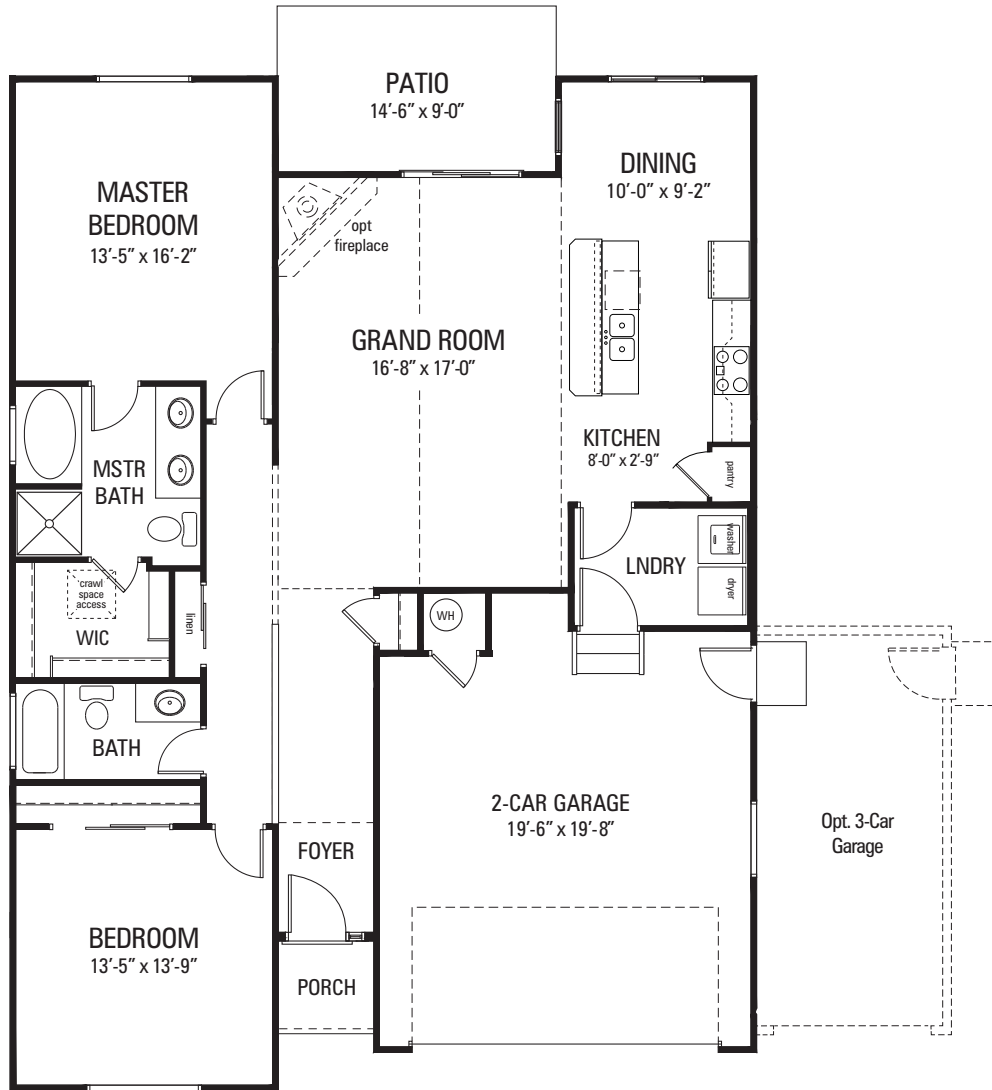

# The Coronado

1,466 Sq.Ft.

2 BEDROOMS • 2 BATHS

\* Please Note : The enclosed materials are reproduced from artist's renderings. Location, size, and existence of doors, windows, walls, fireplace, showers, and any other items depicted may vary depending on exterior preference or choice of options. Prices, plans, benefits, and specifications are subject to change without notice. Floor plans, features, options/upgrades, and benefits vary by community. See the sales specialist for more details.

# The Coronado

1,466 Sq.Ft.

2 BEDROOMS • 2 BATHS

MAIN FLOOR  
1466 SQ FT

\* Please Note : The enclosed materials are reproduced from artist's renderings. Location, size, and existence of doors, windows, walls, fireplace, showers, and any other items depicted may vary depending on exterior preference or choice of options. Prices, plans, benefits, and specifications are subject to change without notice. Floor plans, features, options/upgrades, and benefits vary by community. See the sales specialist for more details.