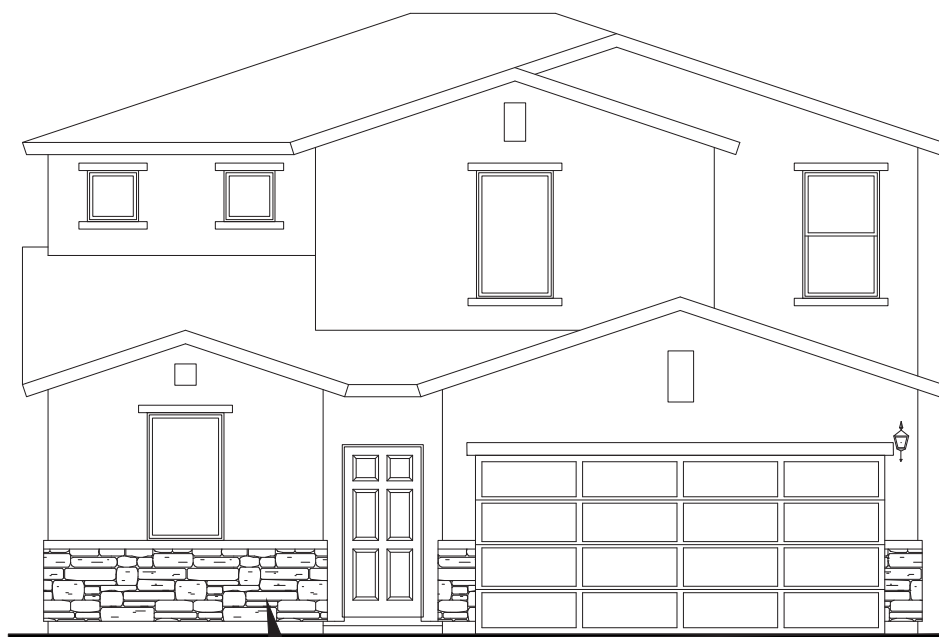

The Azure

2,654 Sq.Ft.

4 BEDROOMS • 3.5 BATHS

1319A

OPTIONAL STONE VENEER

AZURE A

1319B

AZURE B

**DESERT
VIEW
HOMES**

7910 Gateway East, Suite 102, El Paso, TX 79915 • P: 915-591-6319 • F: 915-591-5451

yourviewhome.com

The best move you'll ever make.

EQUAL HOUSING OPPORTUNITY

The Azure

2,654 Sq.Ft.

4 BEDROOMS • 3.5 BATHS