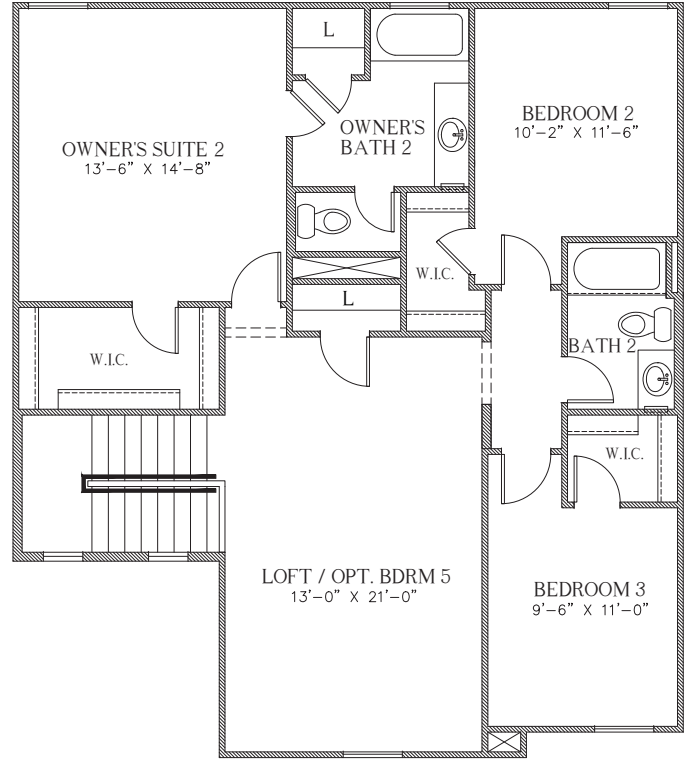

The Azure

2,654 Sq.Ft.

4 BEDROOMS • 3.5 BATHS

1319A

OPTIONAL STONE VENEER

AZURE A

1319B

AZURE B

**DESERT
VIEW
HOMES**

7910 Gateway East, Suite 102, El Paso, TX 79915 • P: 915-591-6319 • F: 915-591-5451

yourviewhome.com

The best move you'll ever make.

EQUAL HOUSING OPPORTUNITY

The Azure

2,654 Sq.Ft.

4 BEDROOMS • 3.5 BATHS

1319 FLOOR PLAN

1319 2ND FLOOR PLAN

OPTIONAL BEDROOM 5 / BATH 3

OPT. SHOWER FOR OWNER'S BATH 2

OPT. 5-PIECE FOR OWNER'S BATH

OPT. 5-PIECE FOR OWNER'S BATH 2

***Please Note:** The enclosed materials are reproduced from artist's renderings. All measurements shown are approximate. Location, size and existence of doors, windows, walls, fireplaces, showers and any other items depicted may vary depending on exterior preference or choice of options. Prices, plans, benefits and locations are subject to change without notice. **Floor plans, features, options/upgrades and benefits vary by community. See the Sales Specialist for more details.**