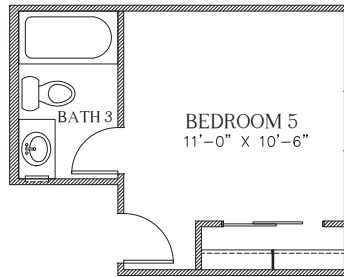

The Azure

2,654 Sq.Ft.

4 BEDROOMS • 3.5 BATHS

1319A

OPTIONAL STONE VENEER

AZURE A

1319B

AZURE B

**DESERT
VIEW
HOMES**

7910 Gateway East, Suite 102, El Paso, TX 79915 • P: 915-591-6319 • F: 915-591-5451

yourviewhome.com

The best move you'll ever make.

EQUAL HOUSING OPPORTUNITY

The Azure

2,654 Sq.Ft.

4 BEDROOMS • 3.5 BATHS

1319 FLOOR PLAN

1319 2ND FLOOR PLAN

OPTIONAL BEDROOM 5 / BATH 3

OPT. SHOWER FOR OWNER'S BATH 2

OPT. 5-PIECE FOR OWNER'S BATH

OPT. 5-PIECE FOR OWNER'S BATH 2

***Please Note:** The enclosed materials are reproduced from artist's renderings. All measurements shown are approximate. Location, size and existence of doors, windows, walls, fireplaces, showers and any other items depicted may vary depending on exterior preference or choice of options. Prices, plans, benefits and locations are subject to change without notice. **Floor plans, features, options/upgrades and benefits vary by community. See the Sales Specialist for more details.**