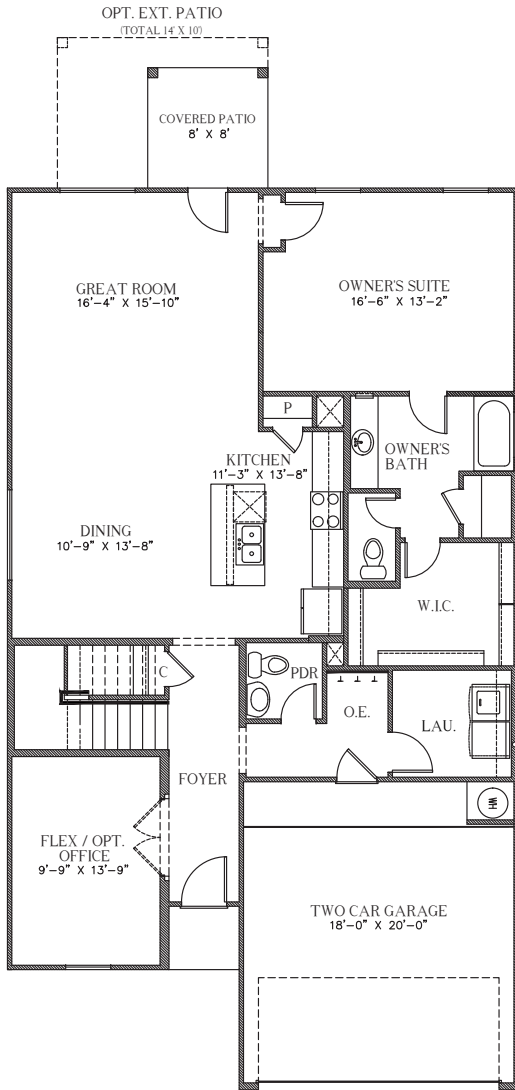

The Azure

2,654 Sq.Ft.

4 BEDROOMS • 3.5 BATHS

1319A

OPTIONAL STONE VENEER

AZURE A

1319B

AZURE B

**DESERT
VIEW
HOMES**

7910 Gateway East, Suite 102, El Paso, TX 79915 • P: 915-591-6319 • F: 915-591-5451

yourviewhome.com

The best move you'll ever make.

EQUAL HOUSING OPPORTUNITY

The Azure

2,654 Sq.Ft.

4 BEDROOMS • 3.5 BATHS

1319 FLOOR PLAN

1319 2ND FLOOR PLAN

OPTIONAL BEDROOM 5 / BATH 3

OPT. SHOWER FOR OWNER'S BATH 2

OPT. 5-PIECE FOR OWNER'S BATH

OPT. 5-PIECE FOR OWNER'S BATH 2

***Please Note:** The enclosed materials are reproduced from artist's renderings. All measurements shown are approximate. Location, size and existence of doors, windows, walls, fireplaces, showers and any other items depicted may vary depending on exterior preference or choice of options. Prices, plans, benefits and locations are subject to change without notice. **Floor plans, features, options/upgrades and benefits vary by community. See the Sales Specialist for more details.**