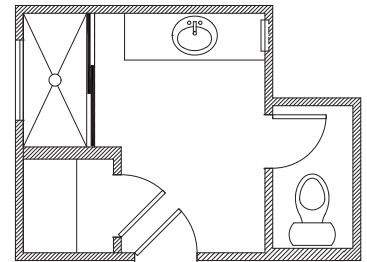

The Azure

2,654 Sq.Ft.

4 BEDROOMS • 3.5 BATHS

1319A

OPTIONAL STONE VENEER

AZURE A

1319B

AZURE B

**DESERT
VIEW
HOMES**

7910 Gateway East, Suite 102, El Paso, TX 79915 • P: 915-591-6319 • F: 915-591-5451

yourviewhome.com

The best move you'll ever make.

EQUAL HOUSING OPPORTUNITY

The Azure

2,654 Sq.Ft.

4 BEDROOMS • 3.5 BATHS

1319 FLOOR PLAN

1319 2ND FLOOR PLAN

OPTIONAL BEDROOM 5 / BATH 3

OPT. SHOWER FOR OWNER'S BATH 2

OPT. 5-PIECE FOR OWNER'S BATH

OPT. 5-PIECE FOR OWNER'S BATH 2

***Please Note:** The enclosed materials are reproduced from artist's renderings. All measurements shown are approximate. Location, size and existence of doors, windows, walls, fireplaces, showers and any other items depicted may vary depending on exterior preference or choice of options. Prices, plans, benefits and locations are subject to change without notice. **Floor plans, features, options/upgrades and benefits vary by community. See the Sales Specialist for more details.**