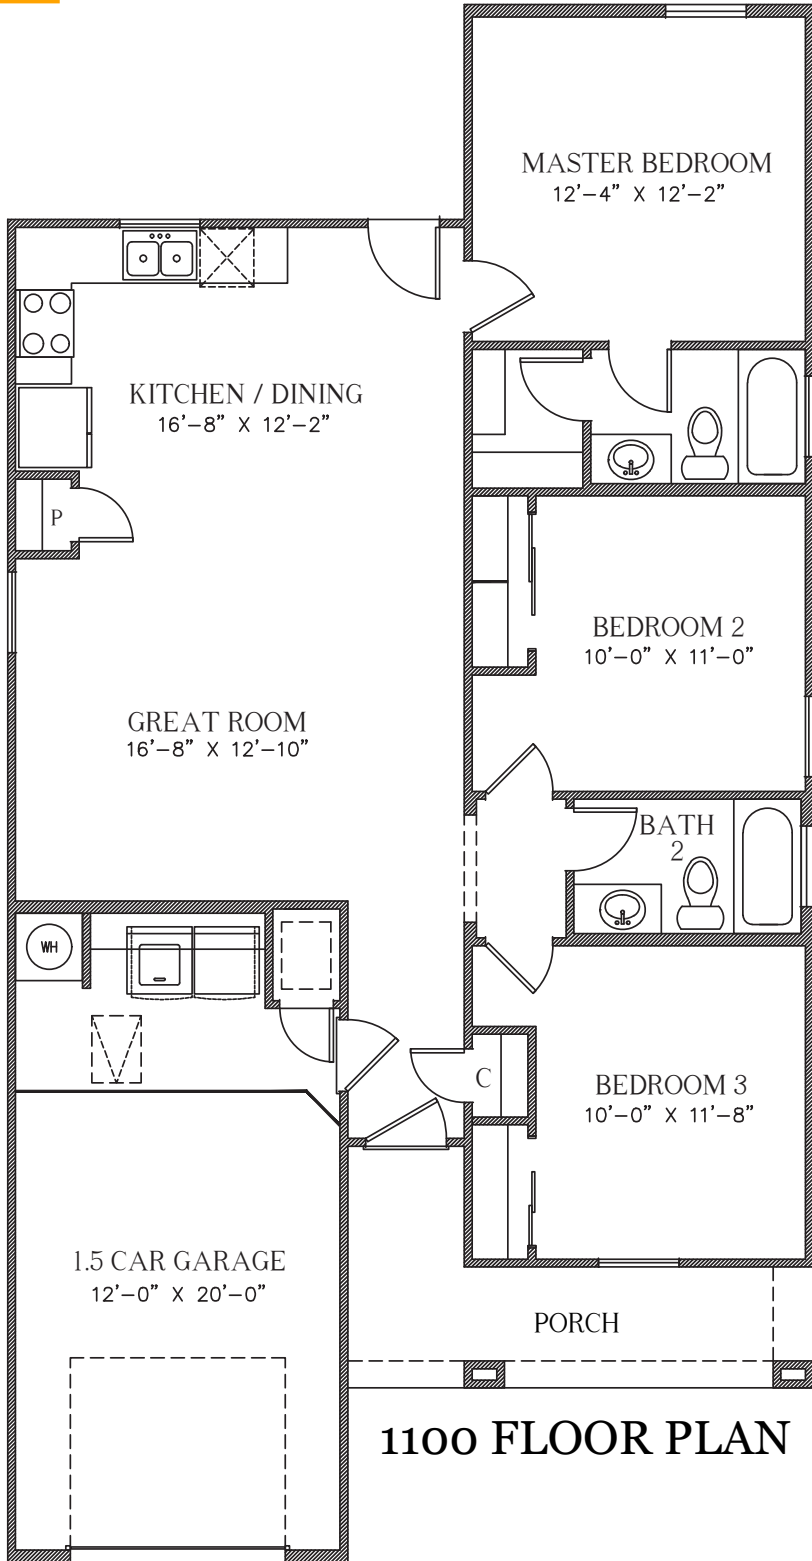

THE PARIS

3 beds | 2 bath | 1 car | 1,011 sq. ft.

1100A

1100B

THE PARIS

3 beds | 2 bath | 1 car | 1,011 sq. ft.

1100 FLOOR PLAN

*Please Note: The enclosed materials are reproduced from artist's renderings. All measurements shown are approximate. Location, size and existence of doors, windows, walls, fireplaces, showers and any other items depicted may vary depending on exterior preference or choice of options. Prices, plans, benefits and locations are subject to change without notice. **Floor plans, features, options/upgrades and benefits vary by community. See the Sales Specialist for more details. Revised 1/13/2020**