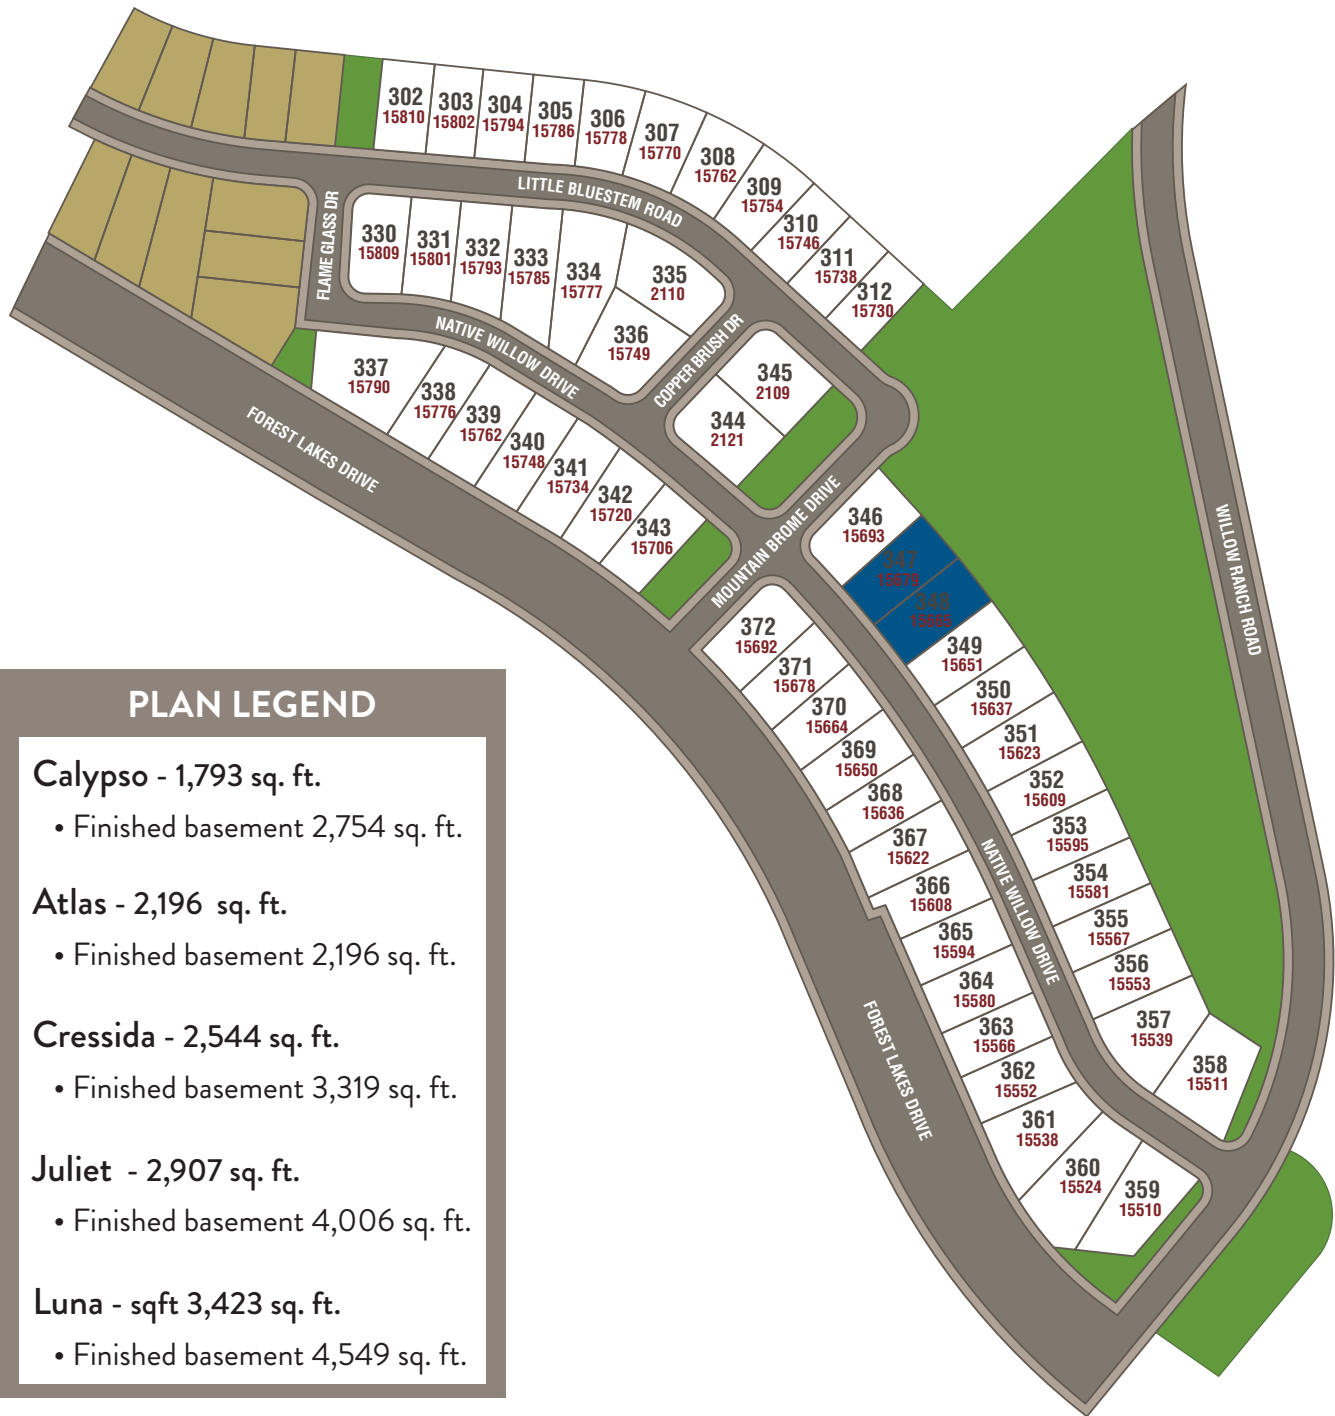

THOUGHTFUL HOME SERIES

WILLOW SPRINGS SITE PLAN

PLAN LEGEND

Calypso - 1,793 sq. ft.

- Finished basement 2,754 sq. ft.

Atlas - 2,196 sq. ft.

- Finished basement 2,196 sq. ft.

Cressida - 2,544 sq. ft.

- Finished basement 3,319 sq. ft.

Juliet - 2,907 sq. ft.

- Finished basement 4,006 sq. ft.

Luna - sqft 3,423 sq. ft.

- Finished basement 4,549 sq. ft.

YOURVIEWHOME.COM/WILLOWSPRINGS • 719.374.3418

Prices, plans, features, and options are subject to change without notice. All square footage is approximate and varies by elevation. Additional restrictions may apply. See Sales Representative for details. 05/2022