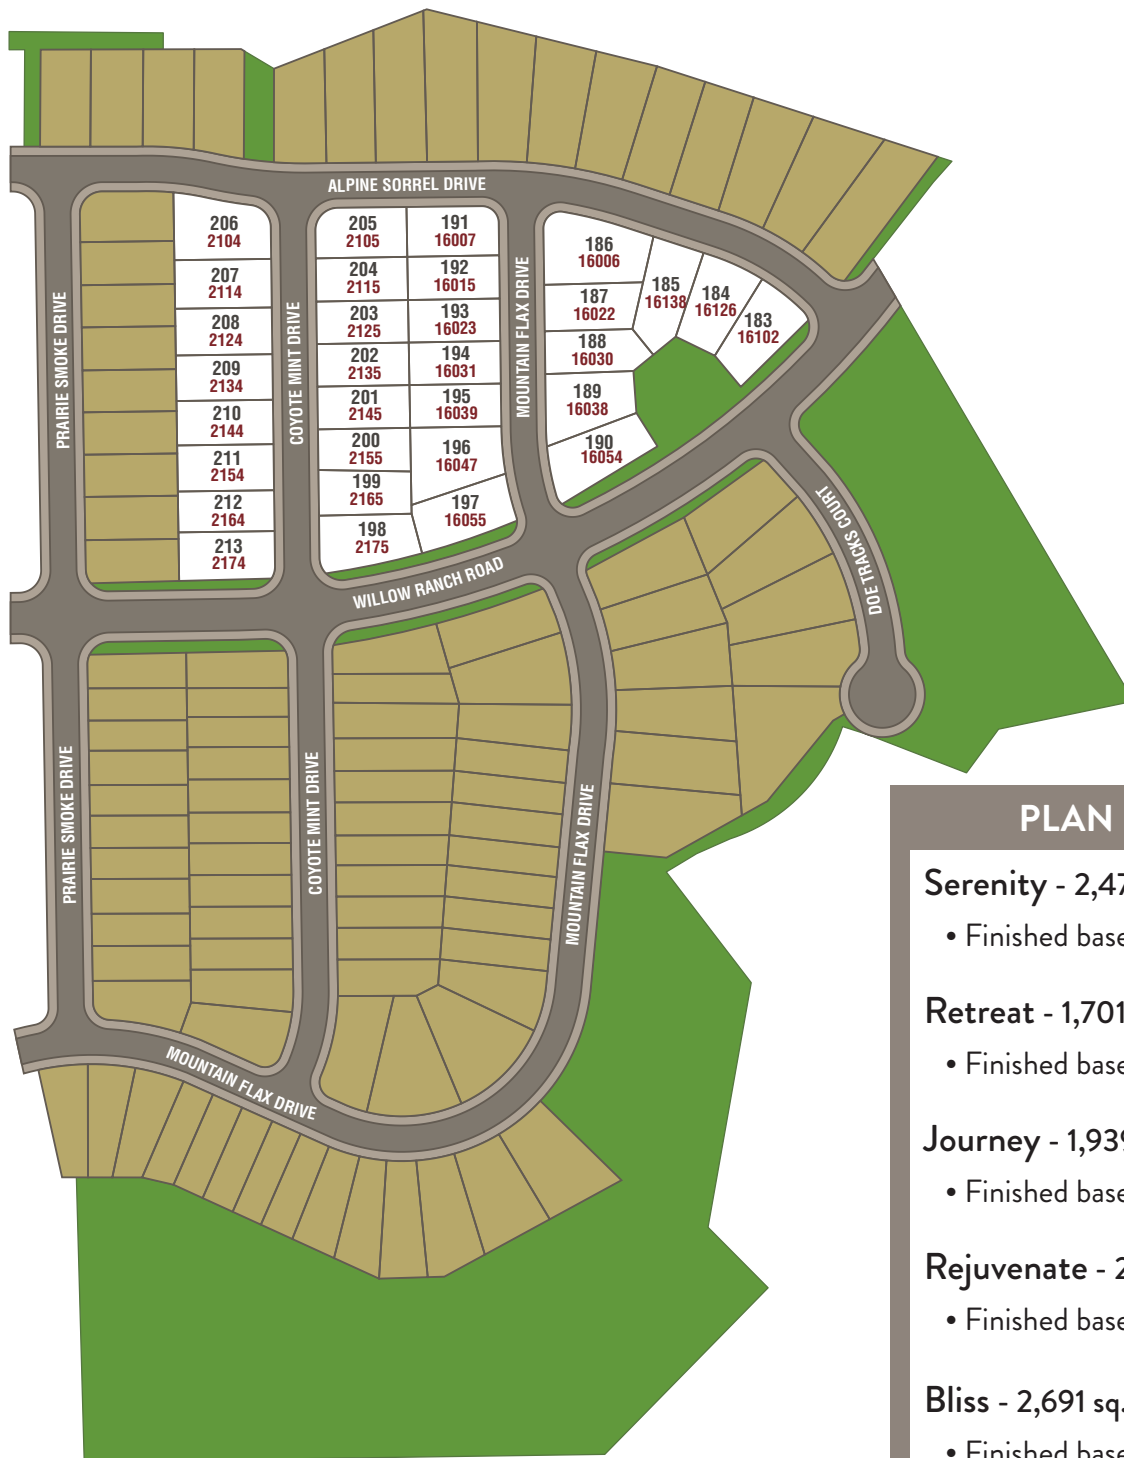

THOUGHTFUL

HOME SERIES

WILLOW SPRINGS PHASE 2 SITE PLAN

PLAN LEGEND

Serenity - 2,476 sq. ft.

- Finished basement 3,386 sq. ft.

Retreat - 1,701 sq. ft.

- Finished basement 2,937 sq. ft.

Journey - 1,939 sq. ft.

- Finished basement 3,007 sq. ft.

Rejuvenate - 2,355 sq. ft.

- Finished basement 3,573 sq. ft.

Bliss - 2,691 sq. ft.

- Finished basement 3,515 sq. ft.

YOURVIEWHOME.COM/WILLOWSPRINGS • 719.374.3418

Prices, plans, features, and options are subject to change without notice. All square footage is approximate and varies by elevation. Additional restrictions may apply. See Sales Representative for details. 05/2022