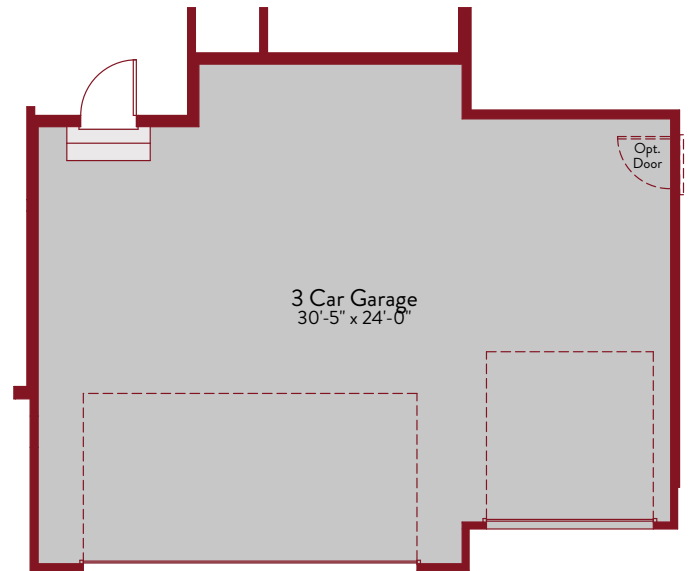

BLUEBELL FLOOR PLAN

Single Story | 1,701 SQ. FT. | 3 Bedrooms | 2 Baths | 2-Car Garage

FIRST FLOOR - 1701 SQ. FT

BASEMENT

YOURVIEWHOME.COM • 970.674.5024

BLUEBELL OPTIONS

Single Story | 1,701 SQ. FT. | 3 Bedrooms | 2 Baths | 2-Car Garage

Opt. Finished Basement

Opt. Wet Bar

Opt. Fireplace

Opt. 3 Car Garage

Opt. Finished Basement - 1576 sq. ft.

YOURVIEWHOME.COM • 970.674.5024

BLUEBELL FLOOR PLAN

YOURVIEWHOME.COM • 970.674.5024