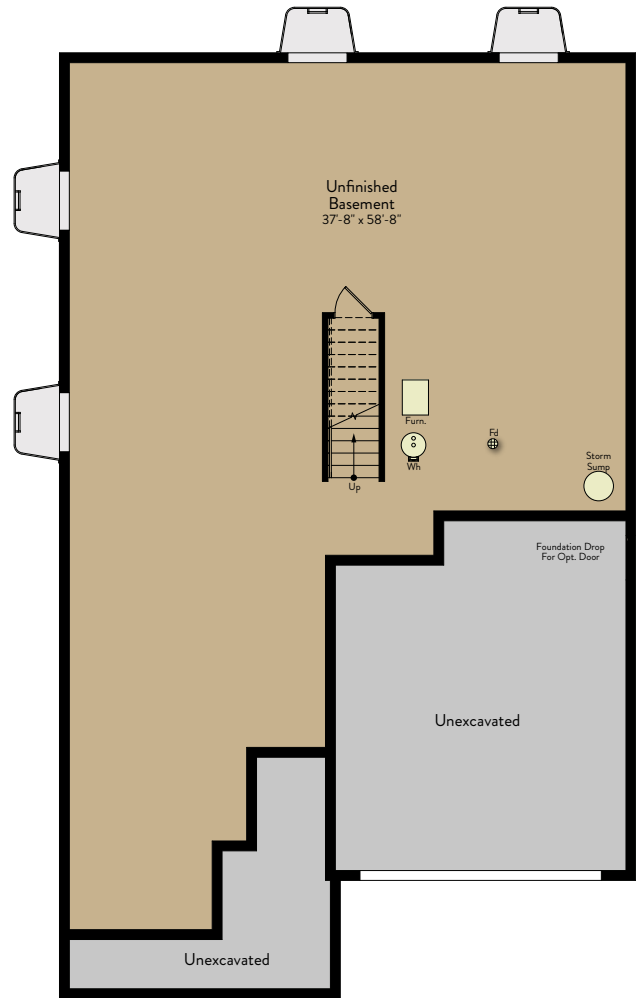

BLUEBELL FLOOR PLAN

Single Story | 1,701 SQ. FT. | 3 Bedrooms | 2 Baths | 2-Car Garage

FIRST FLOOR - 1701 SQ. FT

BASEMENT

YOURVIEWHOME.COM • 970.674.5024

BLUEBELL OPTIONS

Single Story | 1,701 SQ. FT. | 3 Bedrooms | 2 Baths | 2-Car Garage

Opt. Finished Basement

Opt. Wet Bar

Opt. Fireplace

Opt. 3 Car Garage

Opt. Finished Basement - 1576 sq. ft.

YOURVIEWHOME.COM • 970.674.5024

BLUEBELL FLOOR PLAN

YOURVIEWHOME.COM • 970.674.5024