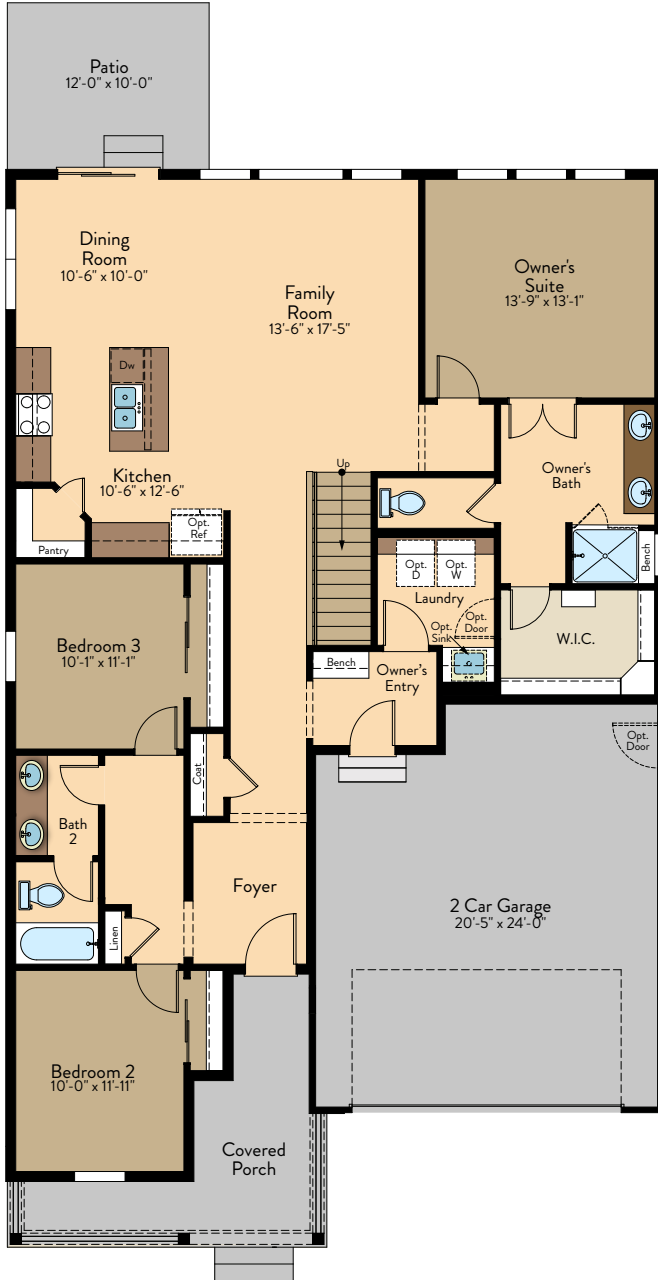

BLUEBELL FLOOR PLAN

Single Story | 1,701 SQ. FT. | 3 Bedrooms | 2 Baths | 2-Car Garage

FIRST FLOOR - 1701 SQ. FT

BASEMENT

YOURVIEWHOME.COM • 970.674.5024

BLUEBELL OPTIONS

Single Story | 1,701 SQ. FT. | 3 Bedrooms | 2 Baths | 2-Car Garage

Opt. Finished Basement

Opt. Wet Bar

Opt. Fireplace

Opt. 3 Car Garage

Opt. Finished Basement - 1576 sq. ft.

YOURVIEWHOME.COM • 970.674.5024

BLUEBELL FLOOR PLAN

YOURVIEWHOME.COM • 970.674.5024