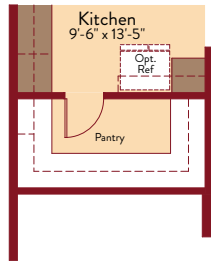

BLISS FLOOR PLAN

Two Story | 2,692 SQ. FT. | 4-5 Bedrooms | 2.5 Baths | 2-Car Garage

FIRST FLOOR

SECOND FLOOR

YOURVIEWHOME.COM • 915.615.3437

Prices, plans, features, and options are subject to change without notice. All square footage is approximate and varies by elevation. Additional restrictions may apply. See Sales Representative for details. 1/2023

BLISS OPTIONS

Two Story | 2,692 SQ. FT. | 4-5 Bedrooms | 2.5 Baths | 2-Car Garage

Opt. Pantry

Opt. Butler's Pantry

Opt. Pocket Office

Opt. Kitchen 3

Opt. Flex Built - In

Opt. 5 Piece Bath