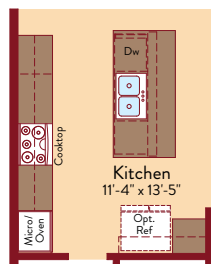

BLISS FLOOR PLAN

Two Story | 2,692 SQ. FT. | 4-5 Bedrooms | 2.5 Baths | 2-Car Garage

FIRST FLOOR

SECOND FLOOR

YOURVIEWHOME.COM • 915.615.3437

Prices, plans, features, and options are subject to change without notice. All square footage is approximate and varies by elevation. Additional restrictions may apply. See Sales Representative for details. 1/2023

BLISS OPTIONS

Two Story | 2,692 SQ. FT. | 4-5 Bedrooms | 2.5 Baths | 2-Car Garage

Opt. Pantry

Opt. Butler's Pantry

Opt. Pocket Office

Opt. Kitchen 3

Opt. Flex Built - In

Opt. 5 Piece Bath

YOURVIEWHOME.COM • 915.615.3437

BLISS FLOOR PLAN

[YOURVIEWHOME.COM](https://www.yourviewhome.com) • 915.615.3437

Prices, plans, features, and options are subject to change without notice. All square footage is approximate and varies by elevation. Additional restrictions may apply. See Sales Representative for details. 1/2023