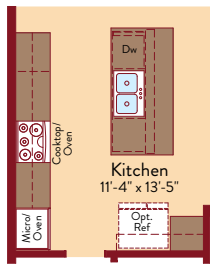

BLISS FLOOR PLAN

Two Story | 2,692 SQ. FT. | 4-5 Bedrooms | 2.5 Baths | 2-Car Garage

FIRST FLOOR

SECOND FLOOR

YOURVIEWHOME.COM • 915.615.3437

Prices, plans, features, and options are subject to change without notice. All square footage is approximate and varies by elevation. Additional restrictions may apply. See Sales Representative for details. 1/2023

BLISS OPTIONS

Two Story | 2,692 SQ. FT. | 4-5 Bedrooms | 2.5 Baths | 2-Car Garage

Opt. Pantry

Opt. Butler's Pantry

Opt. Pocket Office

Opt. Kitchen 3

Opt. Flex Built - In

Opt. 5 Piece Bath

YOURVIEWHOME.COM • 915.615.3437

BLISS FLOOR PLAN

[YOURVIEWHOME.COM](https://www.yourviewhome.com) • 915.615.3437

Prices, plans, features, and options are subject to change without notice. All square footage is approximate and varies by elevation. Additional restrictions may apply. See Sales Representative for details. 1/2023