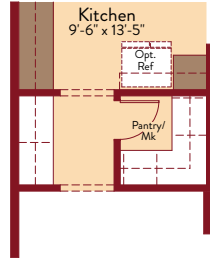

BLISS FLOOR PLAN

Two Story | 2,692 SQ. FT. | 4-5 Bedrooms | 2.5 Baths | 2-Car Garage

FIRST FLOOR

SECOND FLOOR

YOURVIEWHOME.COM • 915.615.3437

Prices, plans, features, and options are subject to change without notice. All square footage is approximate and varies by elevation. Additional restrictions may apply. See Sales Representative for details. 1/2023

BLISS OPTIONS

Two Story | 2,692 SQ. FT. | 4-5 Bedrooms | 2.5 Baths | 2-Car Garage

Opt. Pantry

Opt. Butler's Pantry

Opt. Pocket Office

Opt. Kitchen 3

Opt. Flex Built - In

Opt. 5 Piece Bath