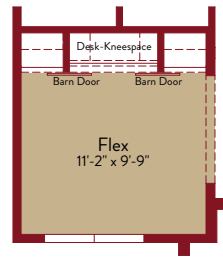

BLISS FLOOR PLAN

Two Story | 2,692 SQ. FT. | 4-5 Bedrooms | 2.5 Baths | 2-Car Garage

FIRST FLOOR

SECOND FLOOR

YOURVIEWHOME.COM • 915.615.3437

Prices, plans, features, and options are subject to change without notice. All square footage is approximate and varies by elevation. Additional restrictions may apply. See Sales Representative for details. 1/2023

BLISS OPTIONS

Two Story | 2,692 SQ. FT. | 4-5 Bedrooms | 2.5 Baths | 2-Car Garage

Opt. Pantry

Opt. Butler's Pantry

Opt. Pocket Office

Opt. Kitchen 3

Opt. Flex Built - In

Opt. 5 Piece Bath

YOURVIEWHOME.COM • 915.615.3437

BLISS FLOOR PLAN

[YOURVIEWHOME.COM](https://www.yourviewhome.com) • 915.615.3437

Prices, plans, features, and options are subject to change without notice. All square footage is approximate and varies by elevation. Additional restrictions may apply. See Sales Representative for details. 1/2023