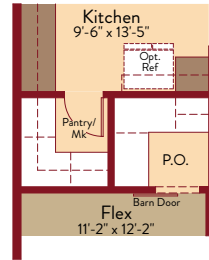

BLISS FLOOR PLAN

Two Story | 2,692 SQ. FT. | 4-5 Bedrooms | 2.5 Baths | 2-Car Garage

FIRST FLOOR

SECOND FLOOR

YOURVIEWHOME.COM • 915.615.3437

Prices, plans, features, and options are subject to change without notice. All square footage is approximate and varies by elevation. Additional restrictions may apply. See Sales Representative for details. 1/2023

BLISS OPTIONS

Two Story | 2,692 SQ. FT. | 4-5 Bedrooms | 2.5 Baths | 2-Car Garage

Opt. Pantry

Opt. Butler's Pantry

Opt. Pocket Office

Opt. Kitchen 3

Opt. Flex Built - In

Opt. 5 Piece Bath

YOURVIEWHOME.COM • 915.615.3437

BLISS FLOOR PLAN

[YOURVIEWHOME.COM](https://www.yourviewhome.com) • 915.615.3437

Prices, plans, features, and options are subject to change without notice. All square footage is approximate and varies by elevation. Additional restrictions may apply. See Sales Representative for details. 1/2023