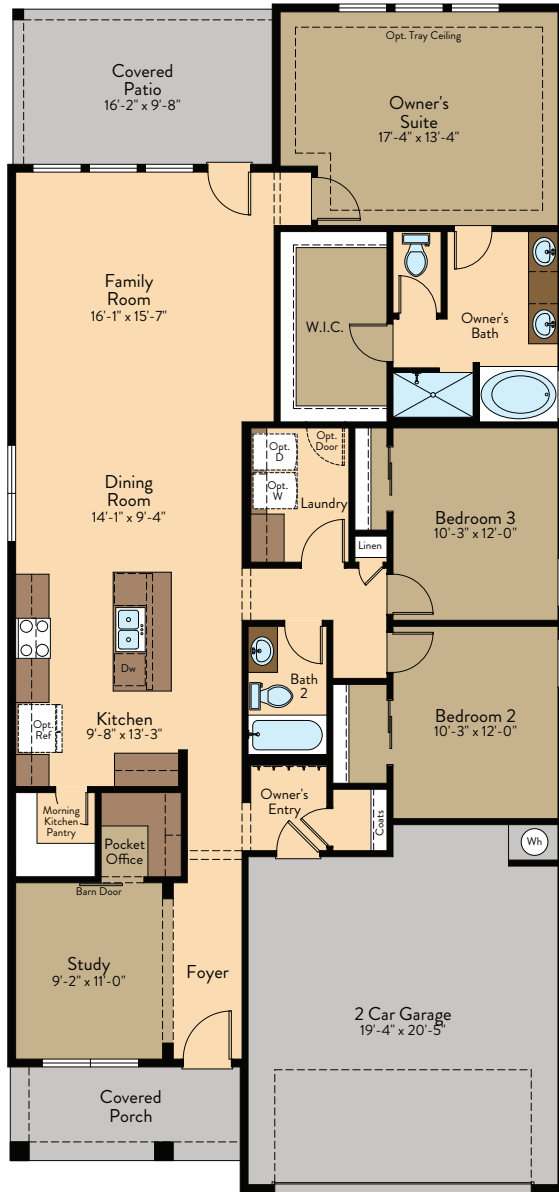

OCOTILLO FLOOR PLAN

Single Story | 1,834 SQ. FT. | 3 Bedrooms | 2 Baths | 2-Car Garage

Opt. Powder ILO Pocket Office

FIRST FLOOR

YOURVIEWHOME.COM • 915.615.3437

OCOTILLO FLOOR PLAN

YOURVIEWHOME.COM • 915.615.3437

Prices, plans, features, and options are subject to change without notice. All square footage is approximate and varies by elevation. Additional restrictions may apply. See Sales Representative for details. 6/2023