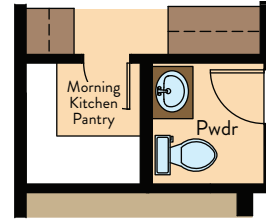

OCOTILLO FLOOR PLAN

Single Story | 1,834 SQ. FT. | 3 Bedrooms | 2 Baths | 2-Car Garage

Opt. Powder ILO Pocket Office

FIRST FLOOR

YOURVIEWHOME.COM • 915.615.3437

OCOTILLO FLOOR PLAN

YOURVIEWHOME.COM • 915.615.3437