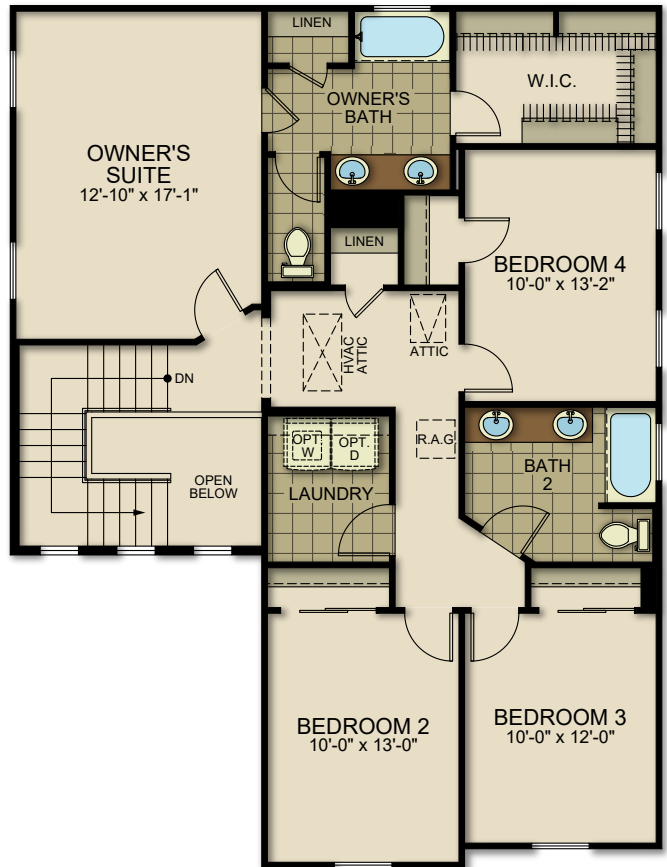

WINFIELD FLOOR PLAN

Two Story | 2,048 SQ. FT. | 4 Bedrooms | 2.5 Baths | 2-Car Garage

FIRST FLOOR

SECOND FLOOR

OPT. OWNER'S BATH

YOURVIEWHOME.COM • 915.265.0195

WINFIELD FLOOR PLAN

YOURVIEWHOME.COM • 915.265.0195