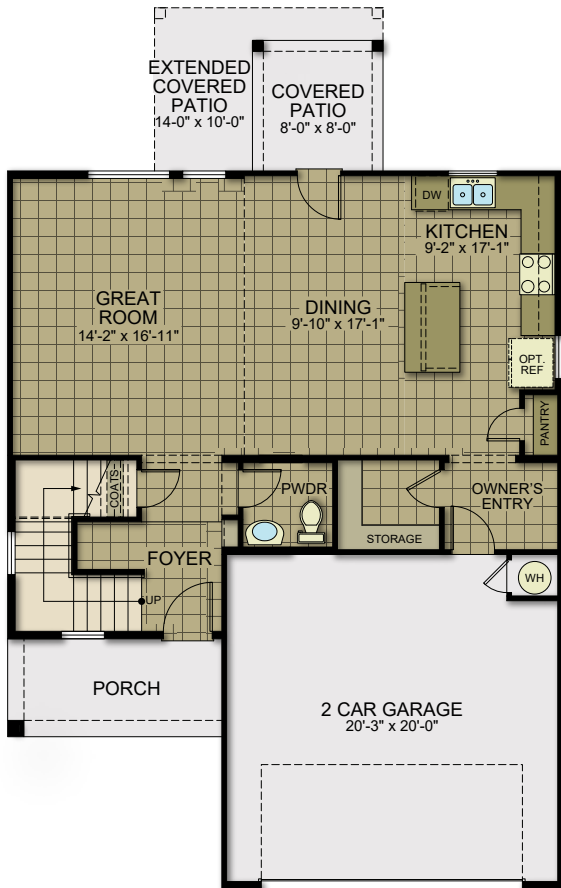

WINFIELD FLOOR PLAN

Two Story | 2,048 SQ. FT. | 4 Bedrooms | 2.5 Baths | 2-Car Garage

FIRST FLOOR

SECOND FLOOR

OPT. OWNER'S BATH

YOURVIEWHOME.COM • 915.265.0195

WINFIELD FLOOR PLAN

YOURVIEWHOME.COM • 915.265.0195