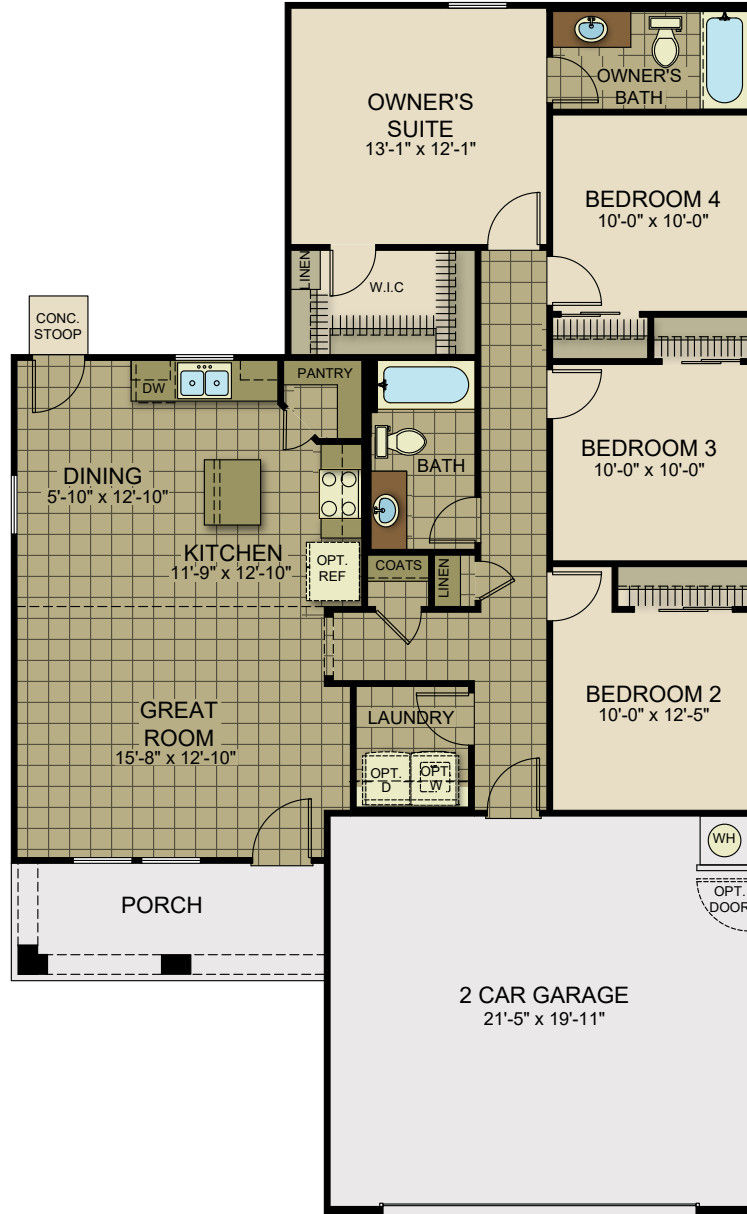

**HARRISON FLOOR PLAN**

Ranch | 1,368 SQ. FT. | 4 Bedrooms | 2 Baths | 2-Car Garage

**FIRST FLOOR**

**YOURVIEWHOME.COM • 915.265.0195**

HARRISON FLOOR PLAN

[YOURVIEWHOME.COM](http://YOURVIEWHOME.COM) • 915.265.0195