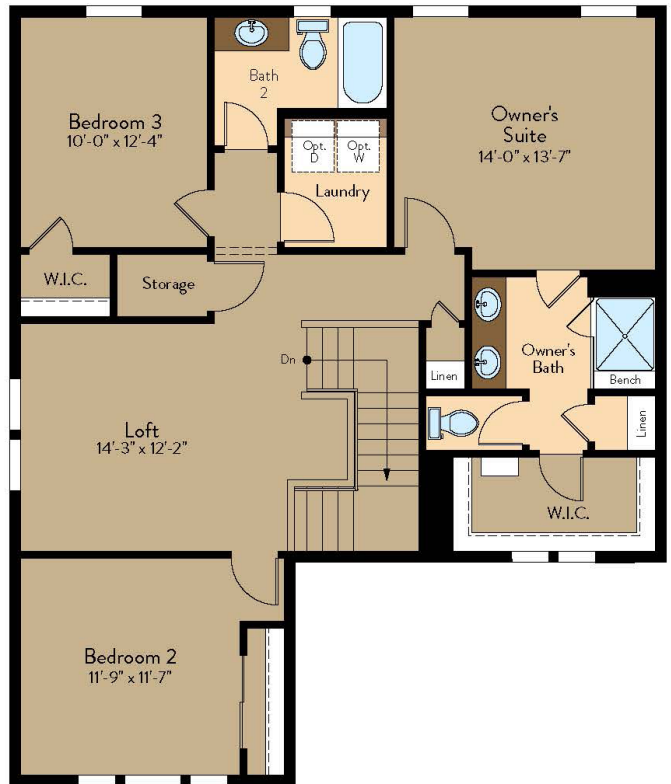

DIAMOND FLOOR PLAN

Two Story | 2,376 SQ. FT. | 4 Bedrooms | 3 Baths | 2-Car Garage

FIRST FLOOR

SECOND FLOOR

YOURVIEWHOME.COM • 970.295.4033

DIAMOND FLOOR PLAN

Two Story | 2,376 SQ. FT. | 4 Bedrooms | 3 Baths | 2-Car Garage

BASEMENT

OPT. FINISHED BASEMENT

Opt. Fireplace

Opt. Bedroom ILO Loft

Opt. Wet Bar

YOURVIEWHOME.COM • 970.295.4033

DIAMOND FLOOR PLAN

[YOURVIEWHOME.COM](https://yourviewhome.com) • 970.295.4033