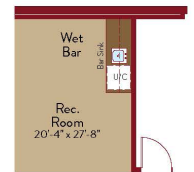

DIAMOND FLOOR PLAN

Two Story | 2,376 SQ. FT. | 4 Bedrooms | 3 Baths | 2-Car Garage

FIRST FLOOR

SECOND FLOOR

YOURVIEWHOME.COM • 970.295.4033

DIAMOND FLOOR PLAN

Two Story | 2,376 SQ. FT. | 4 Bedrooms | 3 Baths | 2-Car Garage

BASEMENT

OPT. FINISHED BASEMENT

Opt. Fireplace

Opt. Bedroom ILO Loft

Opt. Wet Bar

YOURVIEWHOME.COM • 970.295.4033

DIAMOND FLOOR PLAN

[YOURVIEWHOME.COM](https://yourviewhome.com) • 970.295.4033