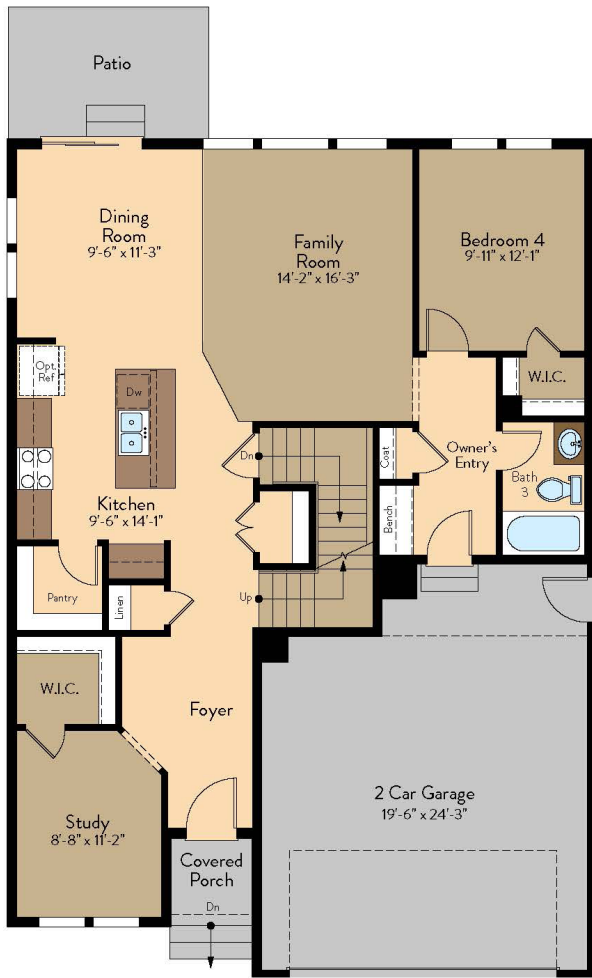

DIAMOND FLOOR PLAN

Two Story | 2,376 SQ. FT. | 4 Bedrooms | 3 Baths | 2-Car Garage

FIRST FLOOR

SECOND FLOOR

YOURVIEWHOME.COM • 970.295.4033

DIAMOND FLOOR PLAN

Two Story | 2,376 SQ. FT. | 4 Bedrooms | 3 Baths | 2-Car Garage

BASEMENT

OPT. FINISHED BASEMENT

Opt. Fireplace

Opt. Bedroom ILO Loft

Opt. Wet Bar

YOURVIEWHOME.COM • 970.295.4033

DIAMOND FLOOR PLAN

[YOURVIEWHOME.COM](https://yourviewhome.com) • 970.295.4033