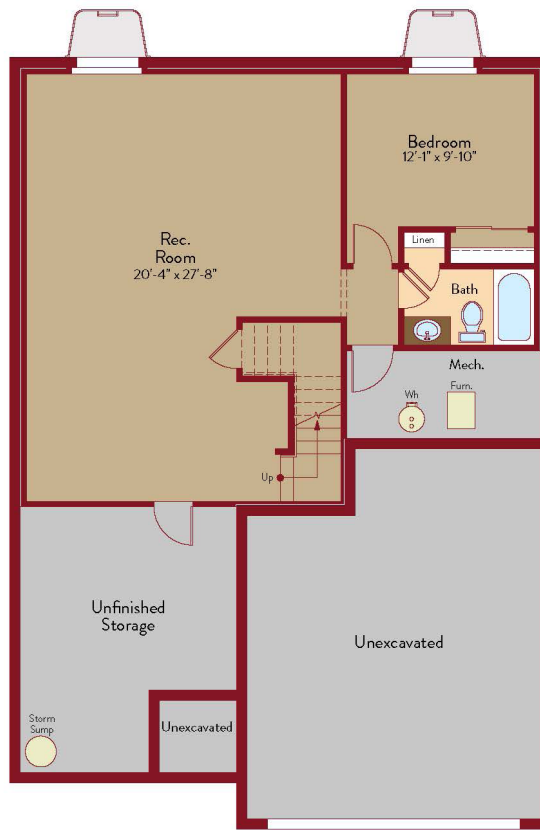

DIAMOND FLOOR PLAN

Two Story | 2,376 SQ. FT. | 4 Bedrooms | 3 Baths | 2-Car Garage

FIRST FLOOR

SECOND FLOOR

YOURVIEWHOME.COM • 970.295.4033

DIAMOND FLOOR PLAN

Two Story | 2,376 SQ. FT. | 4 Bedrooms | 3 Baths | 2-Car Garage

BASEMENT

OPT. FINISHED BASEMENT

Opt. Fireplace

Opt. Bedroom ILO Loft

Opt. Wet Bar

YOURVIEWHOME.COM • 970.295.4033

DIAMOND FLOOR PLAN

[YOURVIEWHOME.COM](https://yourviewhome.com) • 970.295.4033