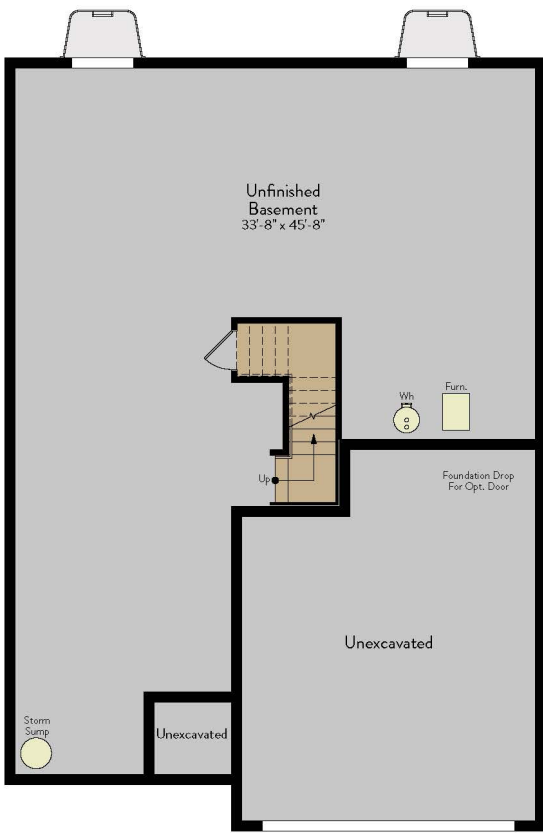

DIAMOND FLOOR PLAN

Two Story | 2,376 SQ. FT. | 4 Bedrooms | 3 Baths | 2-Car Garage

FIRST FLOOR

SECOND FLOOR

YOURVIEWHOME.COM • 970.295.4033

DIAMOND FLOOR PLAN

Two Story | 2,376 SQ. FT. | 4 Bedrooms | 3 Baths | 2-Car Garage

BASEMENT

OPT. FINISHED BASEMENT

Opt. Fireplace

Opt. Bedroom ILO Loft

Opt. Wet Bar

YOURVIEWHOME.COM • 970.295.4033

DIAMOND FLOOR PLAN

[YOURVIEWHOME.COM](https://yourviewhome.com) • 970.295.4033