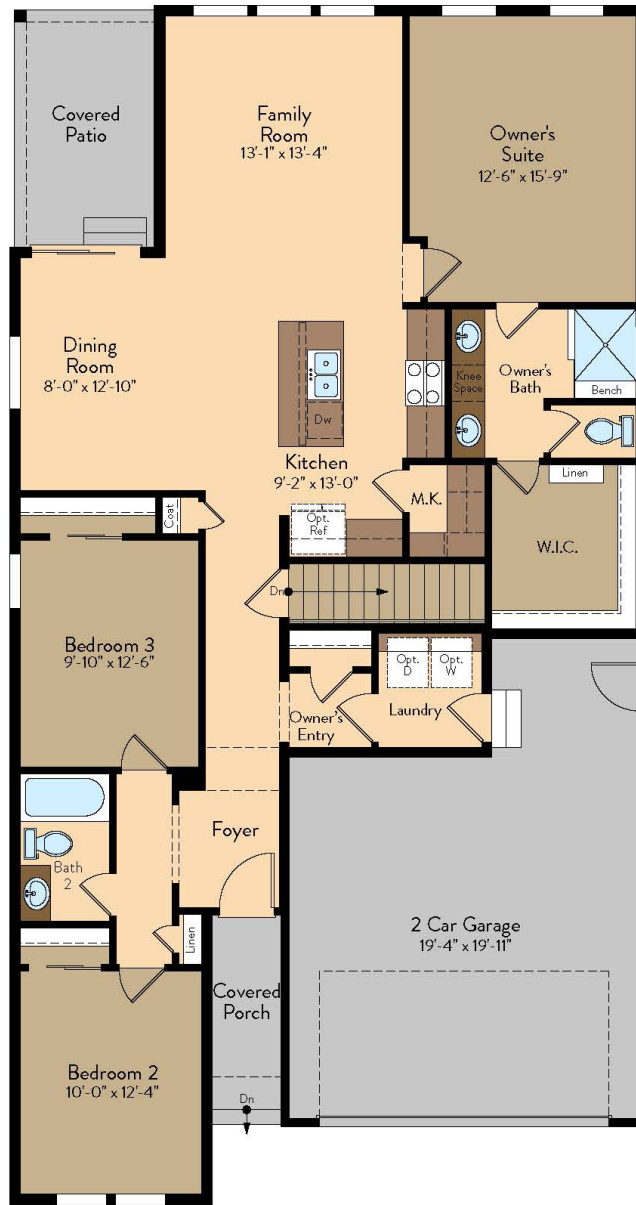

RUBY FLOOR PLAN

Single Story | 1,593 SQ. FT. | 3 Bedrooms | 2 Baths | 2-Car Garage

MAIN FLOOR

YOURVIEWHOME.COM • 970.295.4033

RUBY FLOOR PLAN

Single Story | 1,593 SQ. FT. | 3 Bedrooms | 2 Baths | 2-Car Garage

BASEMENT

OPT. FINISHED BASEMENT

Opt. Fireplace

Opt. Wet Bar

YOURVIEWHOME.COM • 970.295.4033

RUBY FLOOR PLAN

YOURVIEWHOME.COM • 970.295.4033