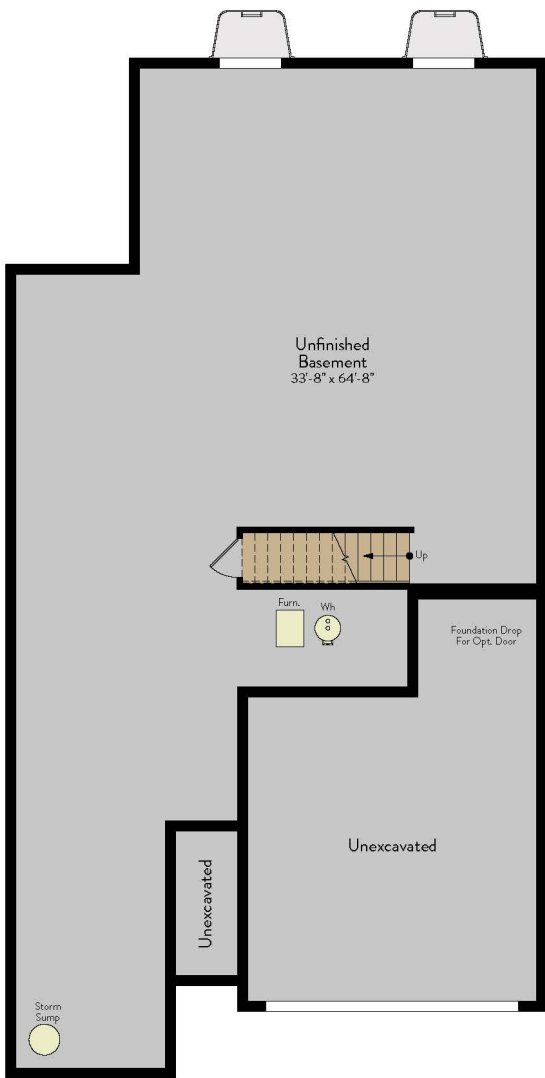

RUBY FLOOR PLAN

Single Story | 1,593 SQ. FT. | 3 Bedrooms | 2 Baths | 2-Car Garage

MAIN FLOOR

YOURVIEWHOME.COM • 970.295.4033

RUBY FLOOR PLAN

Single Story | 1,593 SQ. FT. | 3 Bedrooms | 2 Baths | 2-Car Garage

BASEMENT

OPT. FINISHED BASEMENT

Opt. Fireplace

Opt. Wet Bar

YOURVIEWHOME.COM • 970.295.4033

RUBY FLOOR PLAN

YOURVIEWHOME.COM • 970.295.4033