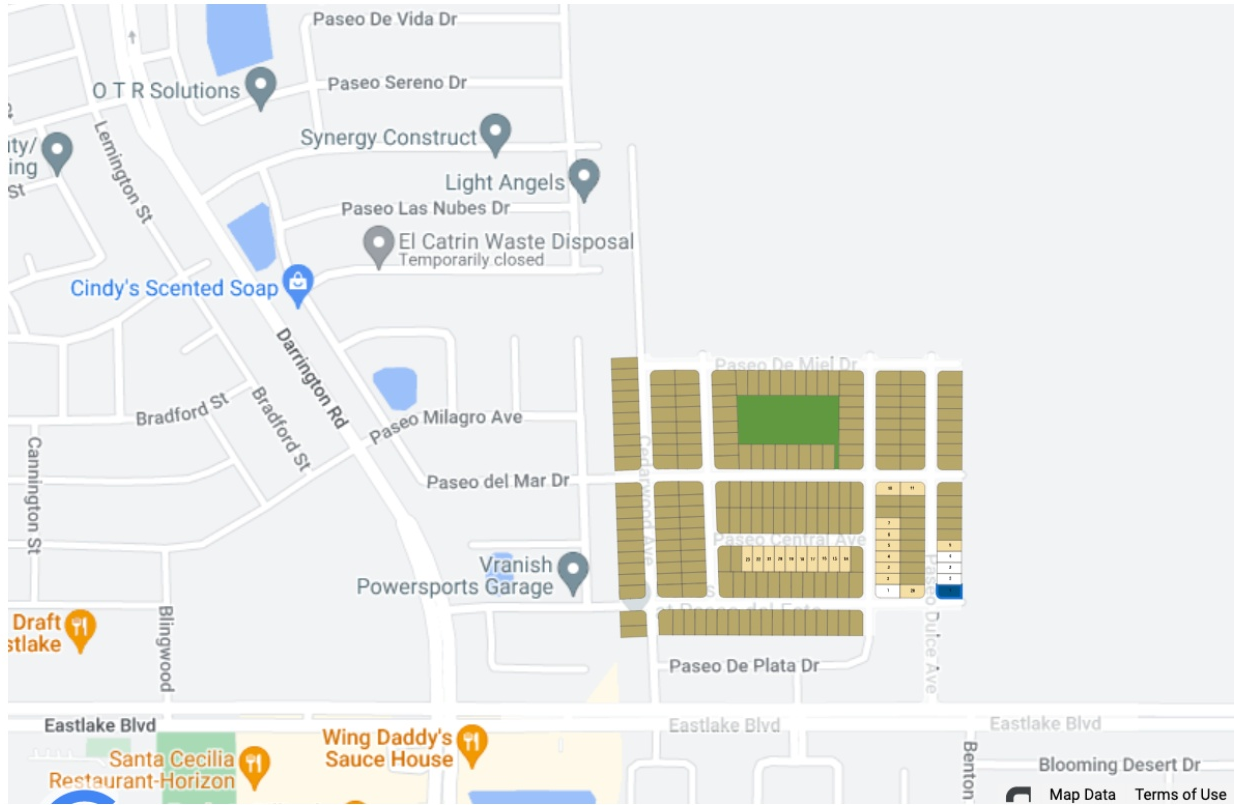

Paseo Del Este

● Available
 ● Sold
 ● Model
 ● Quick Move In
 ● Future

About the Community

Welcome to Paseos Del Este featuring new homes in El Paso, TX on Eastlake and Darrington. This master-planned community offers wonderful views and peaceful living, yet is in close proximity to shopping, restaurants and entertainment. Located on the east side of the city, it provides easy access to I-10. Students attend the Dr. Sue Shook Elementary is within quick walking distance plus Col. John O. Ensor Middle School, as well as East Lake and Mission Early College High School just minutes away. Outdoor enthusiasts will enjoy the convenience of Horizon Golf Course and Rio Bosque Park nearby. Our new homes for sale in east El Paso at ...

Nearby Schools

Socorro ISD, Clint ISD

Location

520 Paseo Dulce Ave.
El Paso, TX 79928

Contact Us

915-229-4573