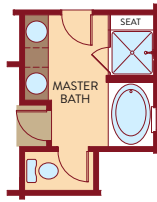

THOUGHTFUL HOME SERIES

JOURNEY

- Single Story
- 1,938 SQ. FT.
- 3 Bedrooms/2.5 Baths
- Flex Space
- 2-Car Garage

Special Thoughtful Home Series Features

- Morning Kitchen
- Pet Room with Linen Storage
- Shoe Storage in Owners Suite
- Luggage Storage

OPT. PATIO

OPT. DINING/STUDY

OPT. BEDROOM 4

OPT. 5-PIECE BATH

OPT. PET AREA/ LINEN

OPT. KITCHEN 3

OPT. MULTI-GEN SUITE

OPT. LIFESTYLE MOD