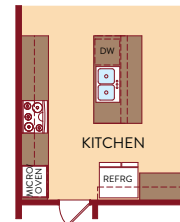

OPT. PATIO

OPT. DINING/STUDY

OPT. BEDROOM 4

OPT. 5-PIECE BATH

OPT. PET AREA/ LINEN

OPT. KITCHEN 3

OPT. MULTI-GEN SUITE

OPT. LIFESTYLE MOD

OPT. KITCHEN 2

OPTIONS

YOURVIEWHOME.COM/SKYBROOKE • 210.942.7415

 Prices, plans, features, and options are subject to change without notice. All square footage is approximate and varies by elevation. Additional restrictions may apply. See Sales Representative for details. 05/2022