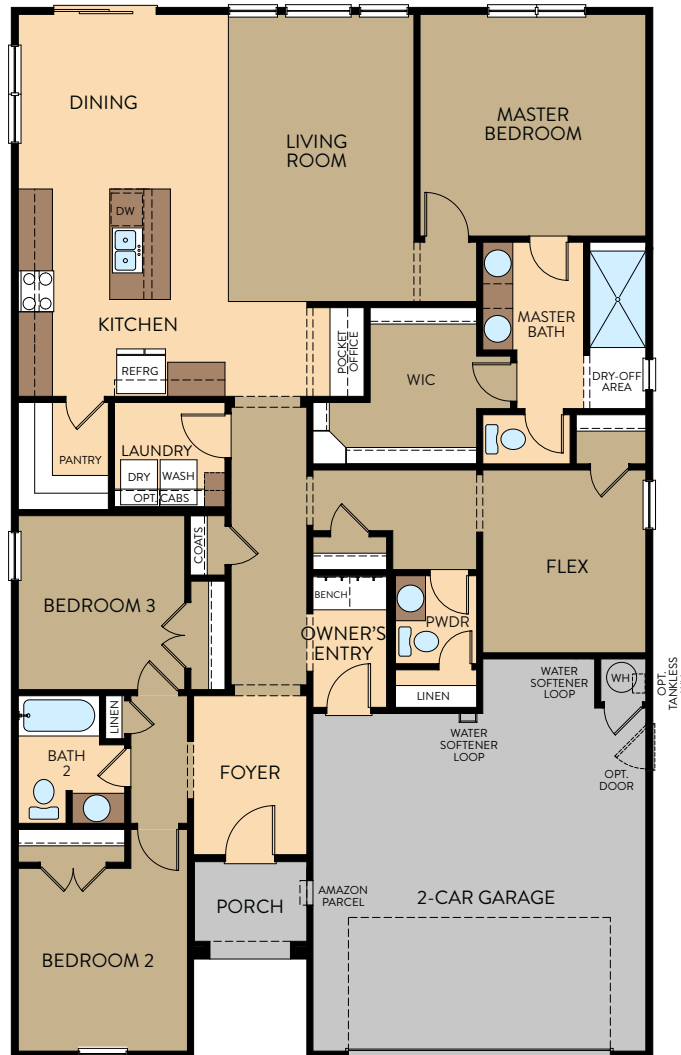

 VIEW
HOMES

THOUGHTFUL

HOME SERIES

JOURNEY

- Single Story
- 1,938 SQ. FT.
- 3 Bedrooms/2.5 Baths
- Flex Space
- 2-Car Garage

Special Thoughtful Home Series Features

- Morning Kitchen
- Pet Room with Linen Storage
- Shoe Storage in Owners Suite
- Luggage Storage

FIRST FLOOR

YOURVIEWHOME.COM/SKYBROOKE • 210.942.7415

Prices, plans, features, and options are subject to change without notice. All square footage is approximate and varies by elevation. Additional restrictions may apply. See Sales Representative for details. 05/2022

THOUGHTFUL HOME SERIES

JOURNEY

- Single Story
- 1,938 SQ. FT.
- 3 Bedrooms/2.5 Baths
- Flex Space
- 2-Car Garage

Special Thoughtful Home Series Features

- Morning Kitchen
- Pet Room with Linen Storage
- Shoe Storage in Owners Suite
- Luggage Storage

OPT. PATIO

OPT. DINING/STUDY

OPT. BEDROOM 4

OPT. 5-PIECE BATH

OPT. PET AREA/ LINEN

OPT. KITCHEN 3

OPT. MULTI-GEN SUITE

OPT. LIFESTYLE MOD