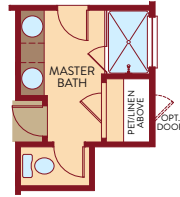

THOUGHTFUL HOME SERIES

JOURNEY

- Single Story
- 1,938 SQ. FT.
- 3 Bedrooms/2.5 Baths
- Flex Space
- 2-Car Garage

Special Thoughtful Home Series Features

- Morning Kitchen
- Pet Room with Linen Storage
- Shoe Storage in Owners Suite
- Luggage Storage

OPT. PATIO

OPT. DINING/STUDY

OPT. BEDROOM 4

OPT. 5-PIECE BATH

OPT. PET AREA/ LINEN

OPT. KITCHEN 3

OPT. MULTI-GEN SUITE

OPT. LIFESTYLE MOD

OPT. KITCHEN 2

OPTIONS

YOURVIEWHOME.COM/SKYBROOKE • 210.942.7415

 Prices, plans, features, and options are subject to change without notice. All square footage is approximate and varies by elevation. Additional restrictions may apply. See Sales Representative for details. 05/2022