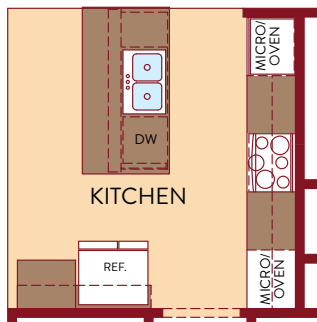

FIRST FLOOR

SECOND FLOOR

YOURVIEWHOME.COM/SKYBROOKE • 210.942.7415

 Prices, plans, features, and options are subject to change without notice. All square footage is approximate and varies by elevation. Additional restrictions may apply. See Sales Representative for details. 05/2022

THOUGHTFUL HOME SERIES

REJUVENATE

- Two Story
- 2,350 SQ. FT.
- 3 Bedrooms + Loft & Flex Space/2.5 Baths
- 2-Car Garage

Special Thoughtful Home Series Features

- Morning Kitchen
- Pocket Fitness Area off the Loft
- Luggage Storage
- Shoe Station in Owners Suite

OPT. KITCHEN 2

OPT. 5 PC MASTER BATH

OPT. KITCHEN 3

OPTIONS

YOURVIEWHOME.COM/SKYBROOKE • 210.942.7415

 Prices, plans, features, and options are subject to change without notice. All square footage is approximate and varies by elevation. Additional restrictions may apply. See Sales Representative for details. 05/2022