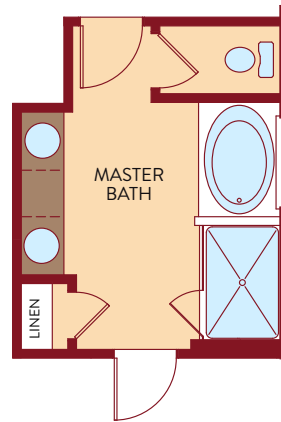

FIRST FLOOR

SECOND FLOOR

YOURVIEWHOME.COM/SKYBROOKE • 210.942.7415

 Prices, plans, features, and options are subject to change without notice. All square footage is approximate and varies by elevation. Additional restrictions may apply. See Sales Representative for details. 05/2022

THOUGHTFUL HOME SERIES

REJUVENATE

- Two Story
- 2,350 SQ. FT.
- 3 Bedrooms + Loft & Flex Space/2.5 Baths
- 2-Car Garage

Special Thoughtful Home Series Features

- Morning Kitchen
- Pocket Fitness Area off the Loft
- Luggage Storage
- Shoe Station in Owners Suite

OPT. KITCHEN 2

OPT. 5 PC MASTER BATH

OPT. KITCHEN 3

OPTIONS

YOURVIEWHOME.COM/SKYBROOKE • 210.942.7415

 Prices, plans, features, and options are subject to change without notice. All square footage is approximate and varies by elevation. Additional restrictions may apply. See Sales Representative for details. 05/2022