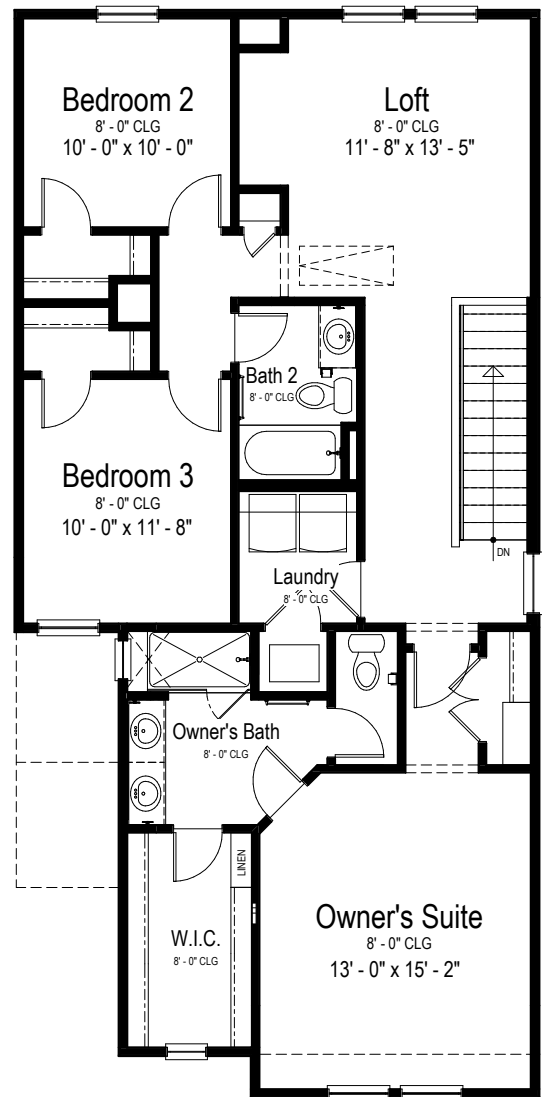

VIEW HOMES

POND VIEW FLOOR PLAN

[YOURVIEWHOME.COM](https://www.yourviewhome.com)

Prices, plans, features, and options are subject to change without notice. All square footage is approximate and varies by elevation. Additional restrictions may apply. See Sales Representative for details. 5/2023

POND VIEW FLOOR PLAN

Two Story | 1,916 SQ. FT. | 3 Bedrooms | 2.5 Baths | 2 Car Garage

Main Floor Plan

Upper Floor Plan

YOURVIEWHOME.COM