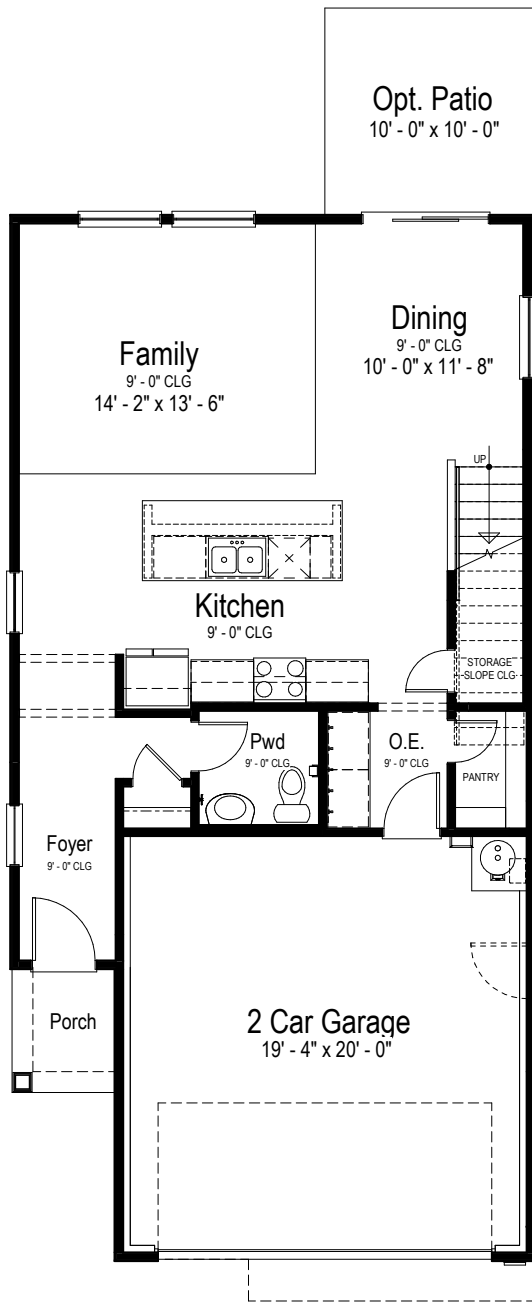

VIEW HOMES

POND VIEW FLOOR PLAN

[YOURVIEWHOME.COM](https://www.yourviewhome.com)

Prices, plans, features, and options are subject to change without notice. All square footage is approximate and varies by elevation. Additional restrictions may apply. See Sales Representative for details. 5/2023

POND VIEW FLOOR PLAN

Two Story | 1,916 SQ. FT. | 3 Bedrooms | 2.5 Baths | 2 Car Garage

Main Floor Plan

Upper Floor Plan

YOURVIEWHOME.COM