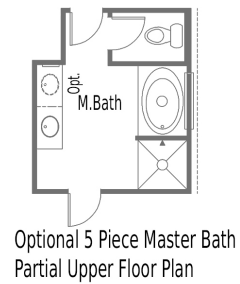

## REDBUD FLOOR PLAN

Two Story | 2,385 SQ. FT. | 4 Bedrooms | 2.5 Baths | 2 Car Garage

[YOURVIEWHOME.COM](http://YOURVIEWHOME.COM)