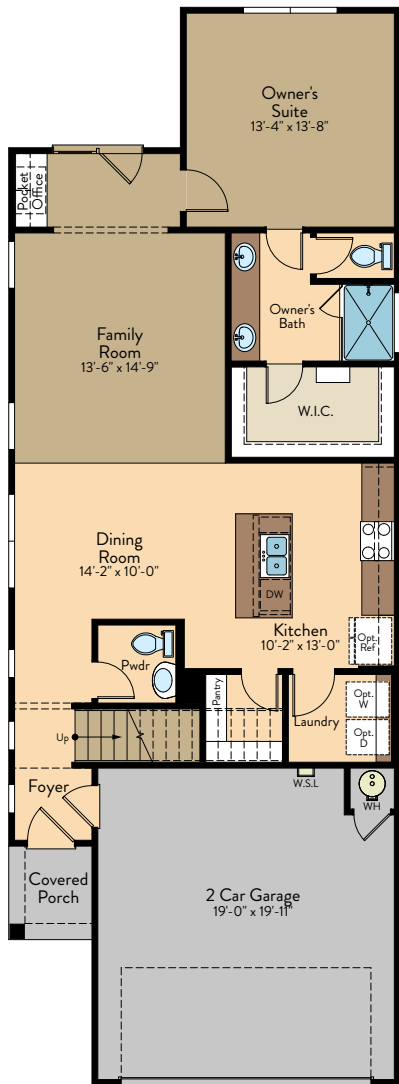

## RIO GRANDE FLOOR PLAN

[YOURVIEWHOME.COM](http://YOURVIEWHOME.COM)

Prices, plans, features, and options are subject to change without notice. All square footage is approximate and varies by elevation. Additional restrictions may apply. See Sales Representative for details. 6/2022

## RIO GRANDE FLOOR PLAN

Two Story | 2,448 SQ. FT. | 5 Bedrooms | 3.5 Baths | 2 Car Garage

MAIN FLOOR

SECOND FLOOR

[YOURVIEWHOME.COM](http://YOURVIEWHOME.COM)

## RIO GRANDE OPTIONS

Two Story | 2,448 SQ. FT. | 5 Bedrooms | 3.5 Baths | 2 Car Garage

Opt. 4' Garage Extension

Opt. Dual Master Suite 2

Opt. Covered Patio

[YOURVIEWHOME.COM](http://YOURVIEWHOME.COM)