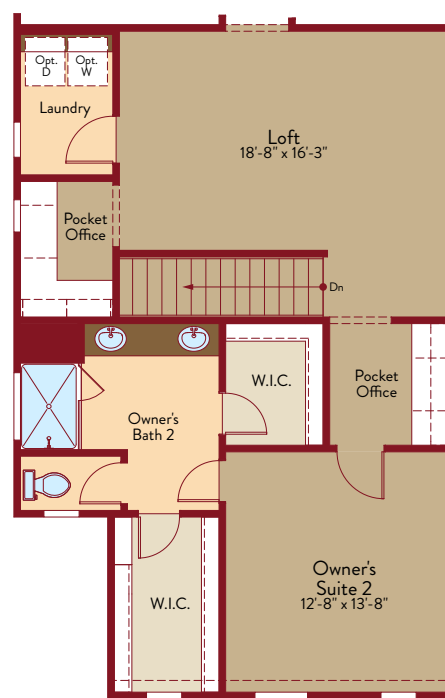

## RIO GRANDE FLOOR PLAN

[YOURVIEWHOME.COM](http://YOURVIEWHOME.COM)

Prices, plans, features, and options are subject to change without notice. All square footage is approximate and varies by elevation. Additional restrictions may apply. See Sales Representative for details. 6/2022

## RIO GRANDE FLOOR PLAN

Two Story | 2,448 SQ. FT. | 5 Bedrooms | 3.5 Baths | 2 Car Garage

MAIN FLOOR

SECOND FLOOR

[YOURVIEWHOME.COM](http://YOURVIEWHOME.COM)

## RIO GRANDE OPTIONS

Two Story | 2,448 SQ. FT. | 5 Bedrooms | 3.5 Baths | 2 Car Garage

Opt. 4' Garage Extension

Opt. Dual Master Suite 2

Opt. Covered Patio

[YOURVIEWHOME.COM](http://YOURVIEWHOME.COM)