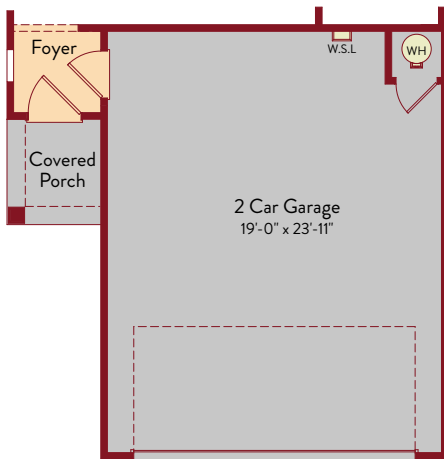

## RIO GRANDE FLOOR PLAN

[YOURVIEWHOME.COM](http://YOURVIEWHOME.COM)

Prices, plans, features, and options are subject to change without notice. All square footage is approximate and varies by elevation. Additional restrictions may apply. See Sales Representative for details. 6/2022

## RIO GRANDE FLOOR PLAN

Two Story | 2,448 SQ. FT. | 5 Bedrooms | 3.5 Baths | 2 Car Garage

MAIN FLOOR

SECOND FLOOR

[YOURVIEWHOME.COM](http://YOURVIEWHOME.COM)

## RIO GRANDE OPTIONS

Two Story | 2,448 SQ. FT. | 5 Bedrooms | 3.5 Baths | 2 Car Garage

Opt. 4' Garage Extension

Opt. Dual Master Suite 2

Opt. Covered Patio

[YOURVIEWHOME.COM](http://YOURVIEWHOME.COM)