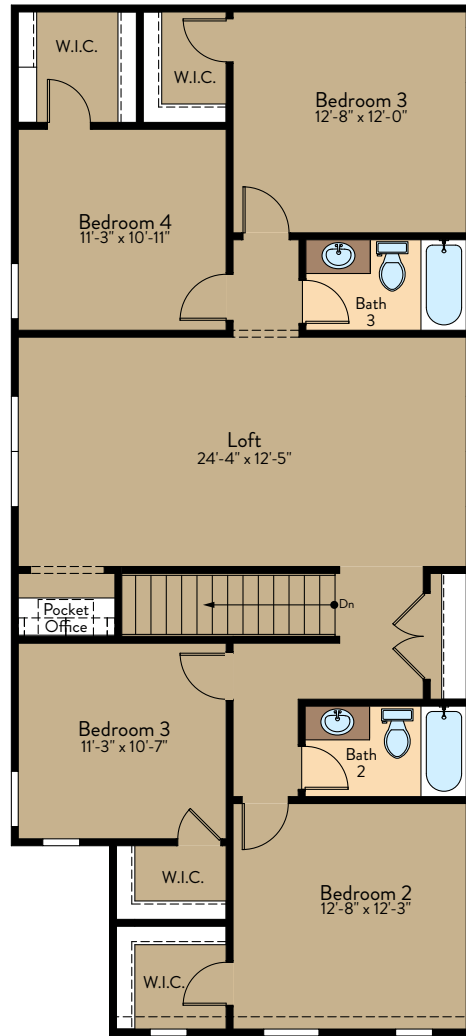

## RIO GRANDE FLOOR PLAN

[YOURVIEWHOME.COM](http://YOURVIEWHOME.COM)

Prices, plans, features, and options are subject to change without notice. All square footage is approximate and varies by elevation. Additional restrictions may apply. See Sales Representative for details. 6/2022

## RIO GRANDE FLOOR PLAN

Two Story | 2,448 SQ. FT. | 5 Bedrooms | 3.5 Baths | 2 Car Garage

MAIN FLOOR

SECOND FLOOR

[YOURVIEWHOME.COM](http://YOURVIEWHOME.COM)

## RIO GRANDE OPTIONS

Two Story | 2,448 SQ. FT. | 5 Bedrooms | 3.5 Baths | 2 Car Garage

Opt. 4' Garage Extension

Opt. Dual Master Suite 2

Opt. Covered Patio

[YOURVIEWHOME.COM](http://YOURVIEWHOME.COM)