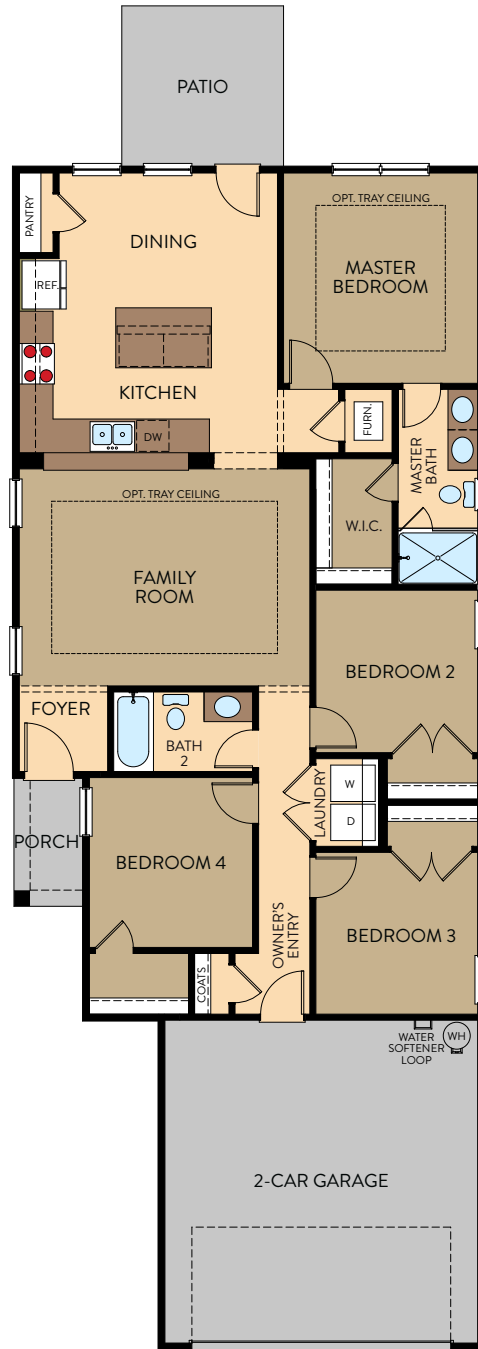

NEPTUNE FLOOR PLAN

Single Story | 1,462 SQ. FT. | 4 Bedrooms | 2 Baths | 2 Car Garage

FLOOR PLAN

YOURVIEWHOME.COM

NEPTUNE OPTIONS

Single Story | 1,462 SQ. FT. | 4 Bedrooms | 2 Baths | 2 Car Garage

OPT. STUDY

OPT. COVERED PATIO

OPT. MASTER BATH TUB / SHOWER

OPT. 4' EXTENDED GARAGE

YOURVIEWHOME.COM

VIEW HOMES

NEPTUNE FLOOR PLAN

AT

BT

FH

YOURVIEWHOME.COM

Prices, plans, features, and options are subject to change without notice. All square footage is approximate and varies by elevation. Additional restrictions may apply. See Sales Representative for details. 4/2023