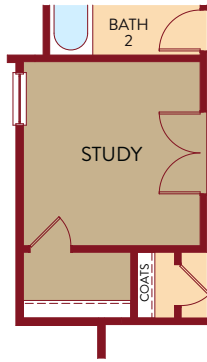

NEPTUNE FLOOR PLAN

Single Story | 1,462 SQ. FT. | 4 Bedrooms | 2 Baths | 2 Car Garage

FLOOR PLAN

YOURVIEWHOME.COM

NEPTUNE OPTIONS

Single Story | 1,462 SQ. FT. | 4 Bedrooms | 2 Baths | 2 Car Garage

OPT. STUDY

OPT. COVERED PATIO

OPT. MASTER BATH TUB / SHOWER

OPT. 4' EXTENDED GARAGE

YOURVIEWHOME.COM

VIEW HOMES

NEPTUNE FLOOR PLAN

AT

BT

FH

YOURVIEWHOME.COM

Prices, plans, features, and options are subject to change without notice. All square footage is approximate and varies by elevation. Additional restrictions may apply. See Sales Representative for details. 4/2023