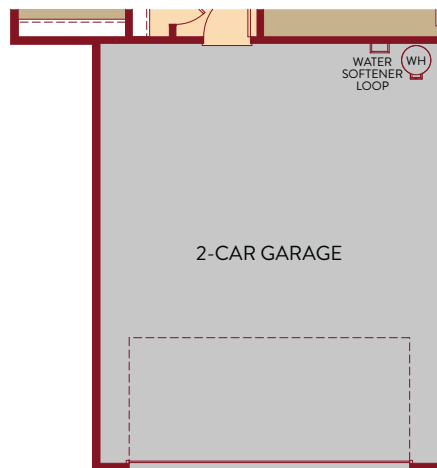

NEPTUNE FLOOR PLAN

Single Story | 1,462 SQ. FT. | 4 Bedrooms | 2 Baths | 2 Car Garage

FLOOR PLAN

YOURVIEWHOME.COM

NEPTUNE OPTIONS

Single Story | 1,462 SQ. FT. | 4 Bedrooms | 2 Baths | 2 Car Garage

OPT. STUDY

OPT. COVERED PATIO

OPT. MASTER BATH TUB / SHOWER

OPT. 4' EXTENDED GARAGE

YOURVIEWHOME.COM

VIEW HOMES

NEPTUNE FLOOR PLAN

AT

BT