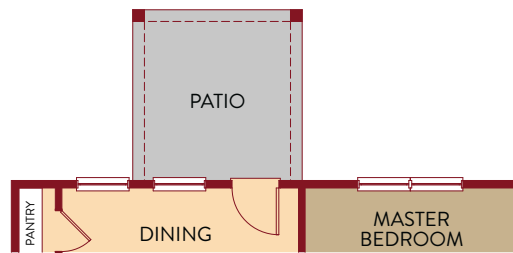

NEPTUNE FLOOR PLAN

Single Story | 1,462 SQ. FT. | 4 Bedrooms | 2 Baths | 2 Car Garage

FLOOR PLAN

YOURVIEWHOME.COM

NEPTUNE OPTIONS

Single Story | 1,462 SQ. FT. | 4 Bedrooms | 2 Baths | 2 Car Garage

OPT. STUDY

OPT. COVERED PATIO

OPT. MASTER BATH TUB / SHOWER

OPT. 4' EXTENDED GARAGE

YOURVIEWHOME.COM

VIEW HOMES

NEPTUNE FLOOR PLAN

AT

BT