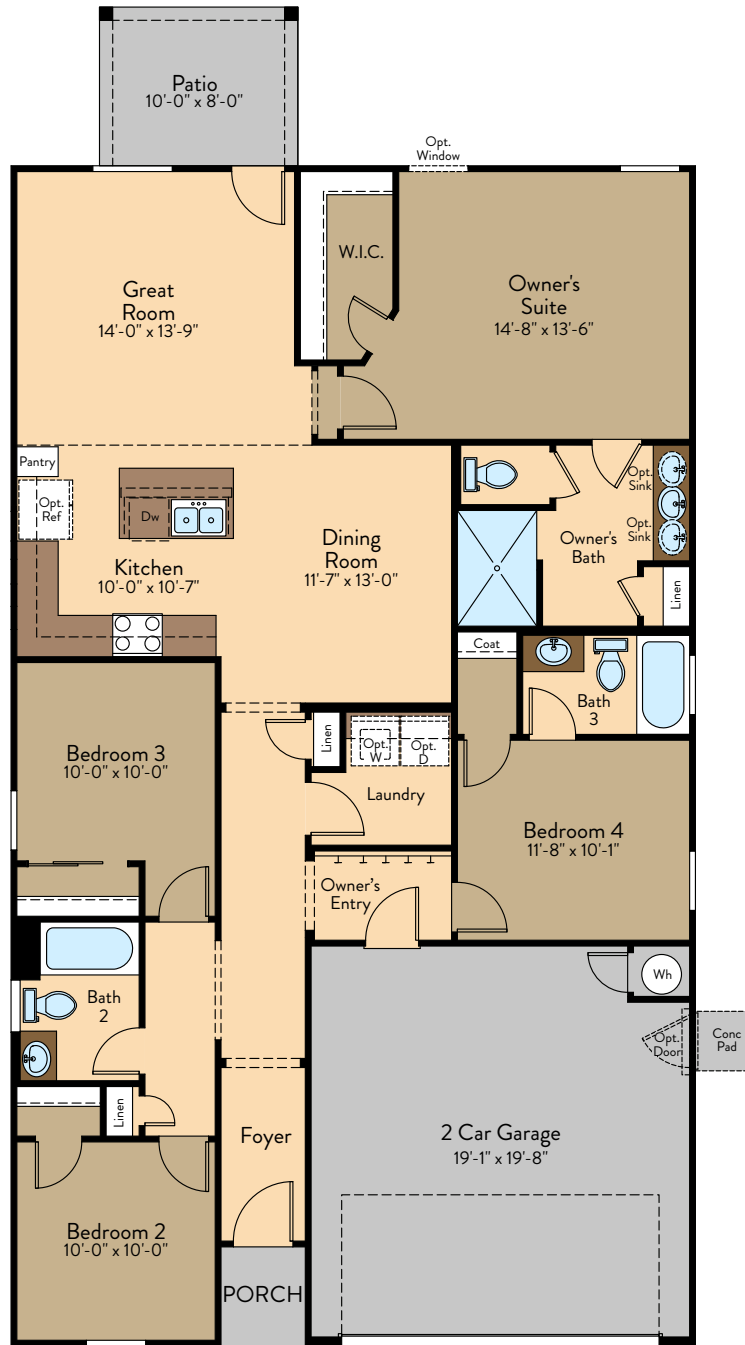

**GLENDALE FLOOR PLAN**

Single Story | 1,640 SQ. FT. | 4 Bedrooms | 3 Baths | 2-Car Garage

[YOURVIEWHOME.COM](http://YOURVIEWHOME.COM)

Prices, plans, features, and options are subject to change without notice. All square footage is approximate and varies by elevation. Additional restrictions may apply. See Sales Representative for details. 11/2022

GLENDALE FLOOR PLAN

[YOURVIEWHOME.COM](http://YOURVIEWHOME.COM)

Prices, plans, features, and options are subject to change without notice. All square footage is approximate and varies by elevation. Additional restrictions may apply. See Sales Representative for details. 11/2022