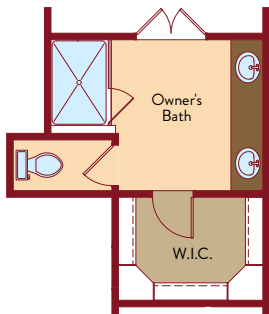

HARMONY FLOOR PLAN

Single Story | 1,516 SQ. FT. | 2-3 Bedrooms | 2 Baths | 2-Car Garage

FIRST FLOOR

YOURVIEWHOME.COM • 915.615.3437

**HARMONY OPTIONS**

Single Story | 1,516 SQ. FT. | 2-3 Bedrooms | 2 Baths | 2-Car Garage

Opt. Kitchen 2

Opt. Kitchen 3

Opt. Bedroom 3

Opt. Owner's Bath 2

Opt. Lifestyle Mod

Opt. Owner's Bath 3

**YOURVIEWHOME.COM • 915.206.5376**

HARMONY FLOOR PLAN

[YOURVIEWHOME.COM](http://YOURVIEWHOME.COM) • 915.206.5376

Prices, plans, features, and options are subject to change without notice. All square footage is approximate and varies by elevation. Additional restrictions may apply. See Sales Representative for details. 1/2023