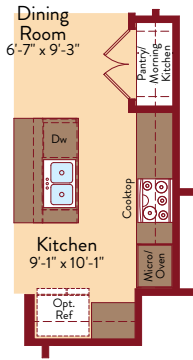

HARMONY FLOOR PLAN

Single Story | 1,516 SQ. FT. | 2-3 Bedrooms | 2 Baths | 2-Car Garage

FIRST FLOOR

YOURVIEWHOME.COM • 915.615.3437

**HARMONY OPTIONS**

Single Story | 1,516 SQ. FT. | 2-3 Bedrooms | 2 Baths | 2-Car Garage

Opt. Kitchen 2

Opt. Kitchen 3

Opt. Bedroom 3

Opt. Owner's Bath 2

Opt. Lifestyle Mod

Opt. Owner's Bath 3

**YOURVIEWHOME.COM • 915.206.5376**

HARMONY FLOOR PLAN