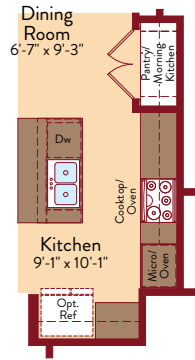

HARMONY FLOOR PLAN

Single Story | 1,516 SQ. FT. | 2-3 Bedrooms | 2 Baths | 2-Car Garage

FIRST FLOOR

YOURVIEWHOME.COM • 915.615.3437

**HARMONY OPTIONS**

Single Story | 1,516 SQ. FT. | 2-3 Bedrooms | 2 Baths | 2-Car Garage

Opt. Kitchen 2

Opt. Kitchen 3

Opt. Bedroom 3

Opt. Owner's Bath 2

Opt. Lifestyle Mod

Opt. Owner's Bath 3

**YOURVIEWHOME.COM • 915.206.5376**

HARMONY FLOOR PLAN