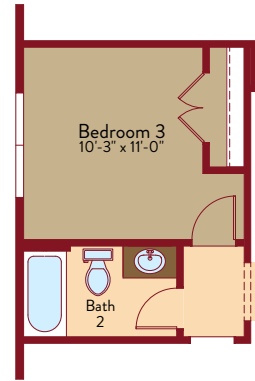

HARMONY FLOOR PLAN

Single Story | 1,516 SQ. FT. | 2-3 Bedrooms | 2 Baths | 2-Car Garage

FIRST FLOOR

YOURVIEWHOME.COM • 915.615.3437

**HARMONY OPTIONS**

Single Story | 1,516 SQ. FT. | 2-3 Bedrooms | 2 Baths | 2-Car Garage

Opt. Kitchen 2

Opt. Kitchen 3

Opt. Bedroom 3

Opt. Owner's Bath 2

Opt. Lifestyle Mod

Opt. Owner's Bath 3

**YOURVIEWHOME.COM • 915.206.5376**

HARMONY FLOOR PLAN