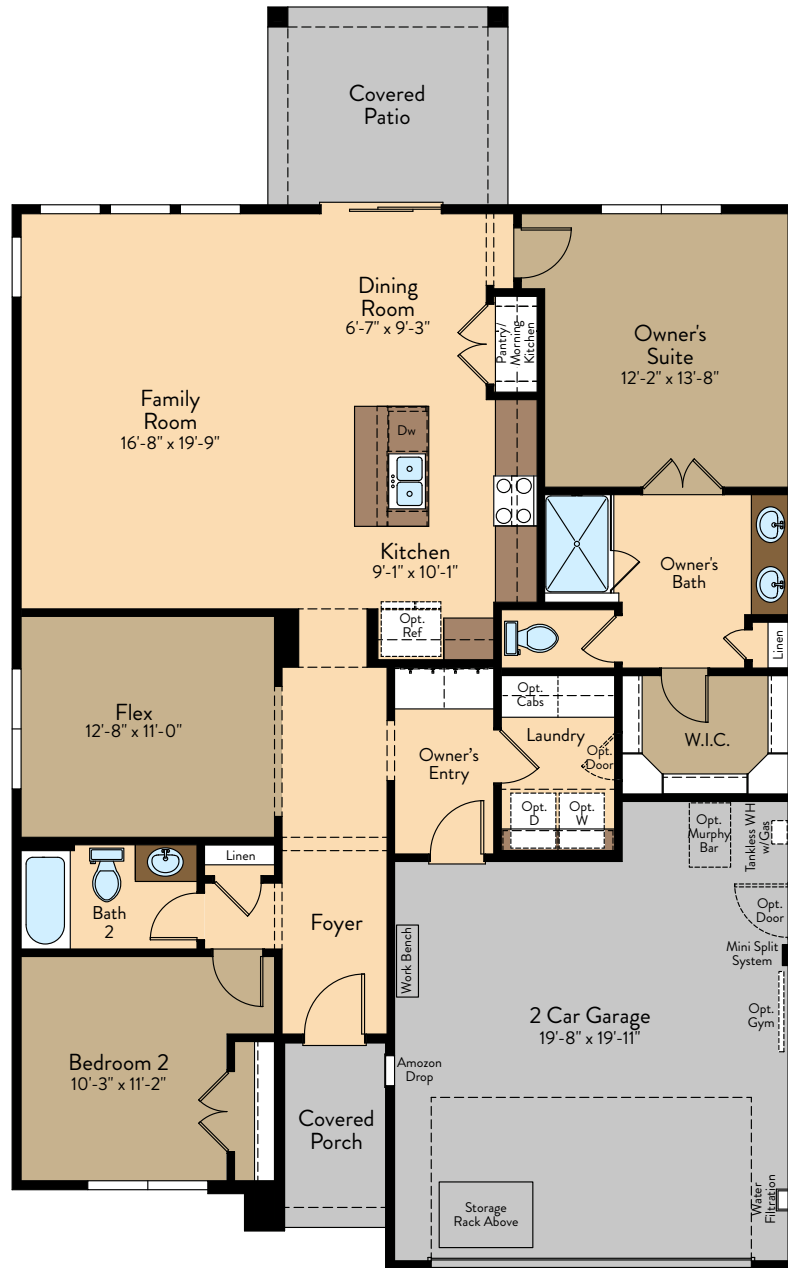

HARMONY FLOOR PLAN

Single Story | 1,516 SQ. FT. | 2-3 Bedrooms | 2 Baths | 2-Car Garage

FIRST FLOOR

YOURVIEWHOME.COM • 915.615.3437

**HARMONY OPTIONS**

Single Story | 1,516 SQ. FT. | 2-3 Bedrooms | 2 Baths | 2-Car Garage

Opt. Kitchen 2

Opt. Kitchen 3

Opt. Bedroom 3

Opt. Owner's Bath 2

Opt. Lifestyle Mod

Opt. Owner's Bath 3

**YOURVIEWHOME.COM • 915.206.5376**

HARMONY FLOOR PLAN