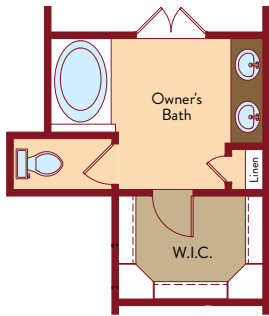

HARMONY FLOOR PLAN

Single Story | 1,516 SQ. FT. | 2-3 Bedrooms | 2 Baths | 2-Car Garage

FIRST FLOOR

YOURVIEWHOME.COM • 915.615.3437

**HARMONY OPTIONS**

Single Story | 1,516 SQ. FT. | 2-3 Bedrooms | 2 Baths | 2-Car Garage

Opt. Kitchen 2

Opt. Kitchen 3

Opt. Bedroom 3

Opt. Owner's Bath 2

Opt. Lifestyle Mod

Opt. Owner's Bath 3

**YOURVIEWHOME.COM • 915.206.5376**

HARMONY FLOOR PLAN