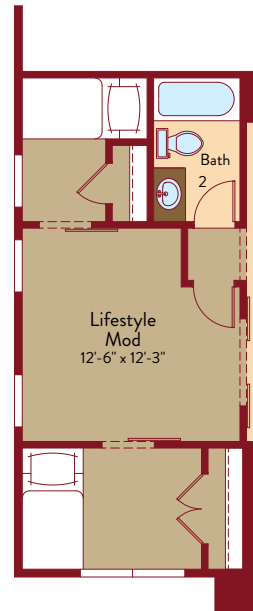

HARMONY FLOOR PLAN

Single Story | 1,516 SQ. FT. | 2-3 Bedrooms | 2 Baths | 2-Car Garage

FIRST FLOOR

YOURVIEWHOME.COM • 915.615.3437

**HARMONY OPTIONS**

Single Story | 1,516 SQ. FT. | 2-3 Bedrooms | 2 Baths | 2-Car Garage

Opt. Kitchen 2

Opt. Kitchen 3

Opt. Bedroom 3

Opt. Owner's Bath 2

Opt. Lifestyle Mod

Opt. Owner's Bath 3

**YOURVIEWHOME.COM • 915.206.5376**

HARMONY FLOOR PLAN

[YOURVIEWHOME.COM](http://YOURVIEWHOME.COM) • 915.206.5376

Prices, plans, features, and options are subject to change without notice. All square footage is approximate and varies by elevation. Additional restrictions may apply. See Sales Representative for details. 1/2023