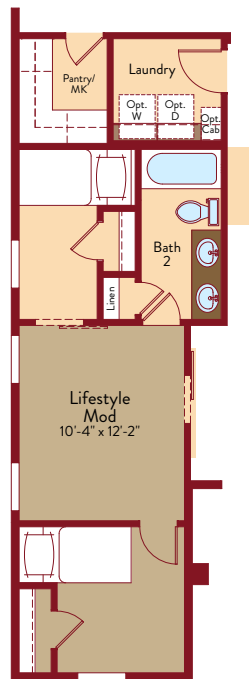

JOURNEY FLOOR PLAN

Single Story | 1,938 SQ. FT. | 3-4 Bedrooms | 2.5-3 Baths | 2-Car Garage

FIRST FLOOR

YOURVIEWHOME.COM • 915.615.3437

JOURNEY OPTIONS

Single Story | 1,938 SQ. FT. | 3-4 Bedrooms | 2.5-3 Baths | 2-Car Garage

Opt. Kitchen 2

Opt. Kitchen 3

Opt. Dining/Study

Opt. Bedroom 4

Opt. Petroom

Opt. 5 piece Bath

YOURVIEWHOME.COM • 915.206.5376

JOURNEY FLOOR PLAN

YOURVIEWHOME.COM • 915.206.5376

Prices, plans, features, and options are subject to change without notice. All square footage is approximate and varies by elevation. Additional restrictions may apply. See Sales Representative for details. 1/2023