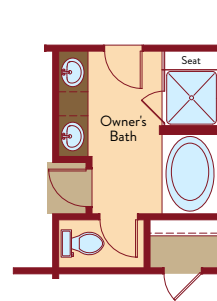

JOURNEY FLOOR PLAN

Single Story | 1,938 SQ. FT. | 3-4 Bedrooms | 2.5-3 Baths | 2-Car Garage

FIRST FLOOR

YOURVIEWHOME.COM • 915.615.3437

JOURNEY OPTIONS

Single Story | 1,938 SQ. FT. | 3-4 Bedrooms | 2.5-3 Baths | 2-Car Garage

Opt. Kitchen 2

Opt. Kitchen 3

Opt. Dining/Study

Opt. Bedroom 4

Opt. Petroom

Opt. 5 piece Bath

YOURVIEWHOME.COM • 915.206.5376

JOURNEY FLOOR PLAN