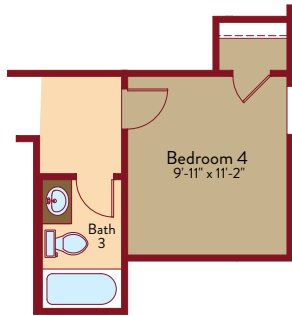

JOURNEY FLOOR PLAN

Single Story | 1,938 SQ. FT. | 3-4 Bedrooms | 2.5-3 Baths | 2-Car Garage

FIRST FLOOR

YOURVIEWHOME.COM • 915.615.3437

JOURNEY OPTIONS

Single Story | 1,938 SQ. FT. | 3-4 Bedrooms | 2.5-3 Baths | 2-Car Garage

Opt. Kitchen 2

Opt. Kitchen 3

Opt. Dining/Study

Opt. Bedroom 4

Opt. Petroom

Opt. 5 piece Bath

YOURVIEWHOME.COM • 915.206.5376

JOURNEY FLOOR PLAN