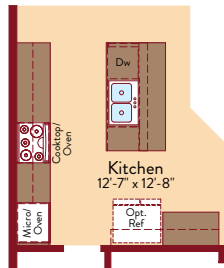

JOURNEY FLOOR PLAN

Single Story | 1,938 SQ. FT. | 3-4 Bedrooms | 2.5-3 Baths | 2-Car Garage

FIRST FLOOR

YOURVIEWHOME.COM • 915.615.3437

JOURNEY OPTIONS

Single Story | 1,938 SQ. FT. | 3-4 Bedrooms | 2.5-3 Baths | 2-Car Garage

Opt. Kitchen 2

Opt. Kitchen 3

Opt. Dining/Study

Opt. Bedroom 4

Opt. Petroom

Opt. 5 piece Bath

YOURVIEWHOME.COM • 915.206.5376

JOURNEY FLOOR PLAN