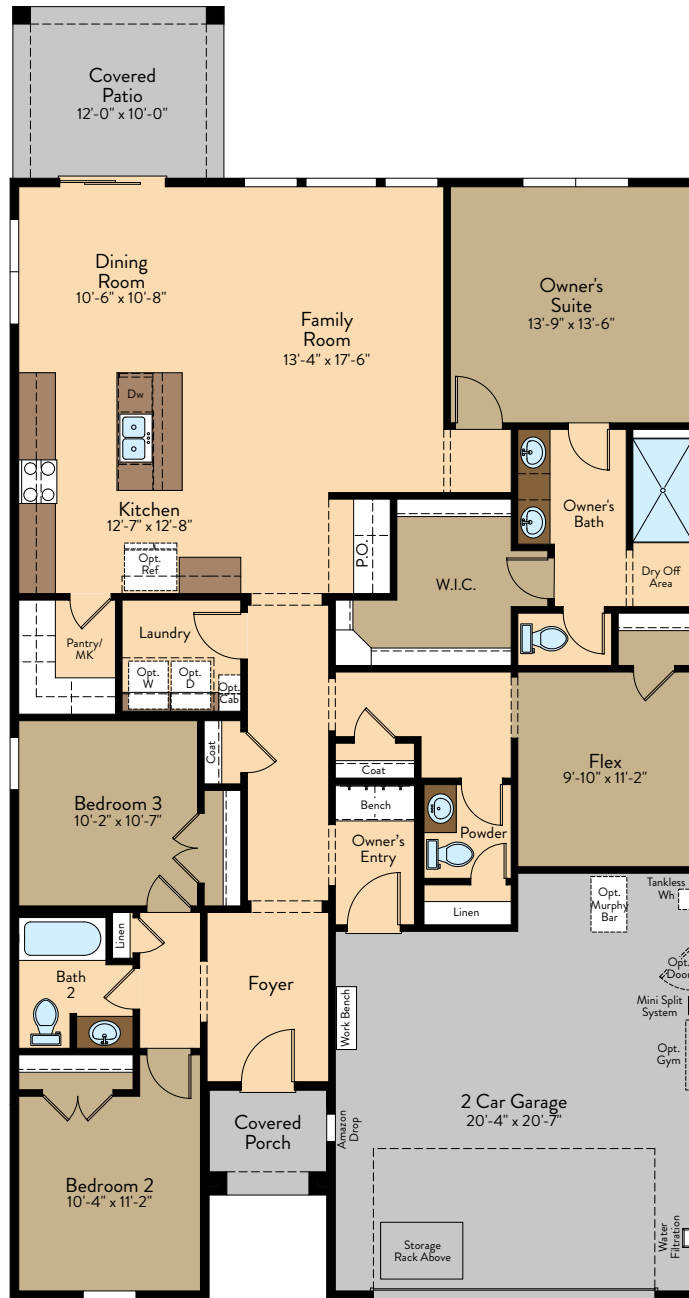

JOURNEY FLOOR PLAN

Single Story | 1,938 SQ. FT. | 3-4 Bedrooms | 2.5-3 Baths | 2-Car Garage

FIRST FLOOR

YOURVIEWHOME.COM • 915.615.3437

JOURNEY OPTIONS

Single Story | 1,938 SQ. FT. | 3-4 Bedrooms | 2.5-3 Baths | 2-Car Garage

Opt. Kitchen 2

Opt. Kitchen 3

Opt. Dining/Study

Opt. Bedroom 4

Opt. Petroom

Opt. 5 piece Bath

YOURVIEWHOME.COM • 915.206.5376

JOURNEY FLOOR PLAN