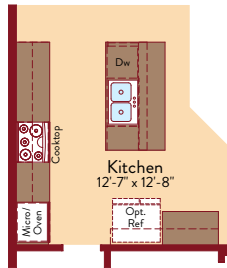

JOURNEY FLOOR PLAN

Single Story | 1,938 SQ. FT. | 3-4 Bedrooms | 2.5-3 Baths | 2-Car Garage

FIRST FLOOR

YOURVIEWHOME.COM • 915.615.3437

JOURNEY OPTIONS

Single Story | 1,938 SQ. FT. | 3-4 Bedrooms | 2.5-3 Baths | 2-Car Garage

Opt. Kitchen 2

Opt. Kitchen 3

Opt. Dining/Study

Opt. Bedroom 4

Opt. Petroom

Opt. 5 piece Bath

YOURVIEWHOME.COM • 915.206.5376

JOURNEY FLOOR PLAN