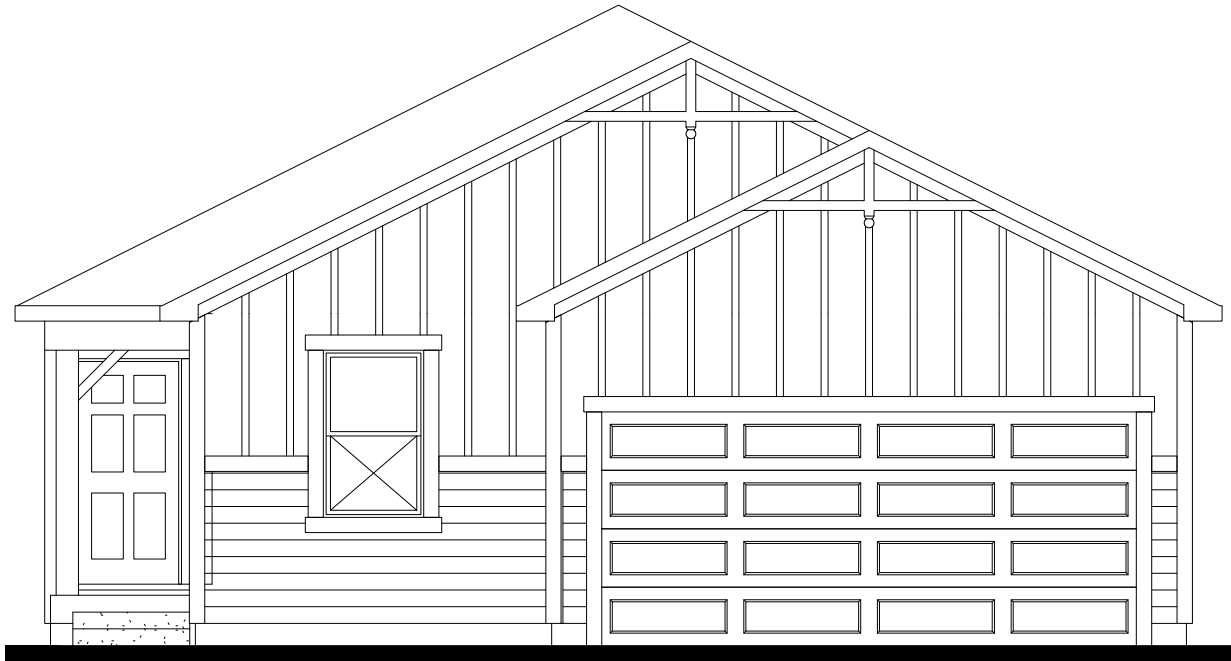

SYLVAN FLOOR PLAN

Single Story | 1,391 SQ. FT. | 3 Bedrooms | 2 Baths | 2 Car Garage

FARMHOUSE

CRAFTSMAN

PRAIRIE

YOURVIEWHOME.COM - 605.484.2951

SYLVAN FLOOR PLAN

Single Story | 1,391 SQ. FT. | 3 Bedrooms | 2 Baths | 2 Car Garage

MAIN LEVEL

BASEMENT

BASEMENT

YOURVIEWHOME.COM - 605.484.2951

SYLVAN OPTIONS

Single Story | 1,391 SQ. FT. | 3 Bedrooms | 2 Baths | 2 Car Garage

YOURVIEWHOME.COM - 605.484.2951