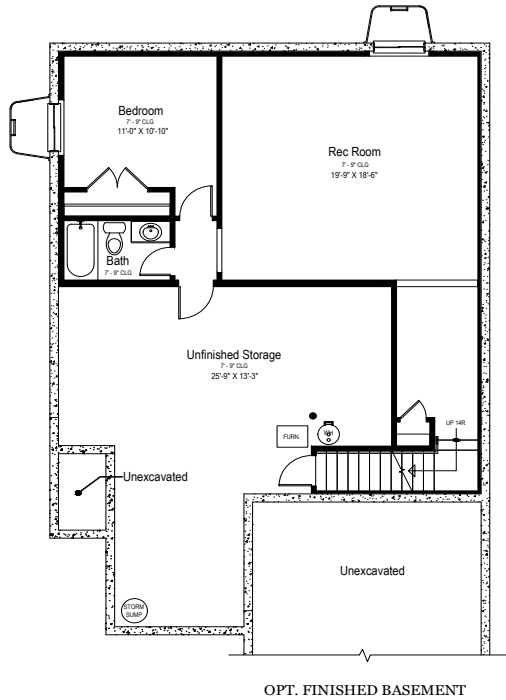

SYLVAN FLOOR PLAN

Single Story | 1,391 SQ. FT. | 3 Bedrooms | 2 Baths | 2 Car Garage

FARMHOUSE

CRAFTSMAN

PRAIRIE

YOURVIEWHOME.COM - 605.484.2951

SYLVAN FLOOR PLAN

Single Story | 1,391 SQ. FT. | 3 Bedrooms | 2 Baths | 2 Car Garage

MAIN LEVEL

BASEMENT

BASEMENT

YOURVIEWHOME.COM - 605.484.2951

SYLVAN OPTIONS

Single Story | 1,391 SQ. FT. | 3 Bedrooms | 2 Baths | 2 Car Garage

YOURVIEWHOME.COM - 605.484.2951