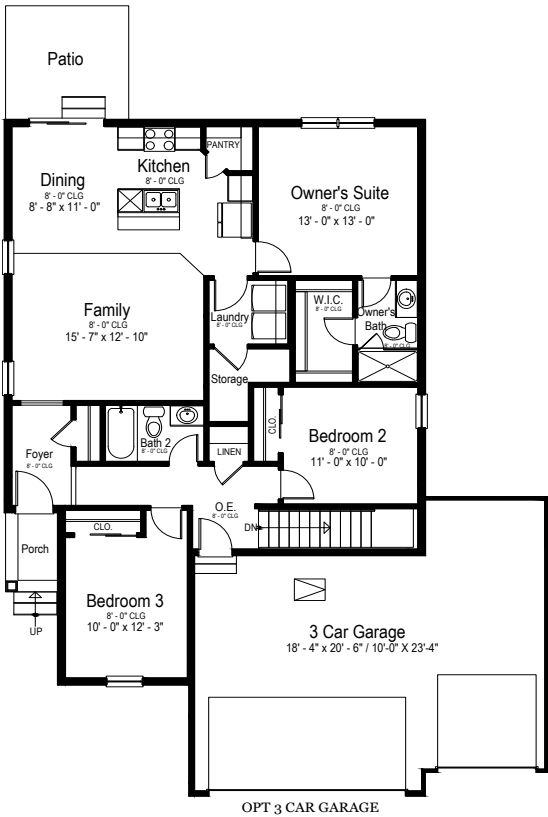

SYLVAN FLOOR PLAN

Single Story | 1,391 SQ. FT. | 3 Bedrooms | 2 Baths | 2 Car Garage

FARMHOUSE

CRAFTSMAN

PRAIRIE

YOURVIEWHOME.COM - 605.484.2951

SYLVAN FLOOR PLAN

Single Story | 1,391 SQ. FT. | 3 Bedrooms | 2 Baths | 2 Car Garage

MAIN LEVEL

BASEMENT

BASEMENT

YOURVIEWHOME.COM - 605.484.2951

SYLVAN OPTIONS

Single Story | 1,391 SQ. FT. | 3 Bedrooms | 2 Baths | 2 Car Garage

YOURVIEWHOME.COM - 605.484.2951