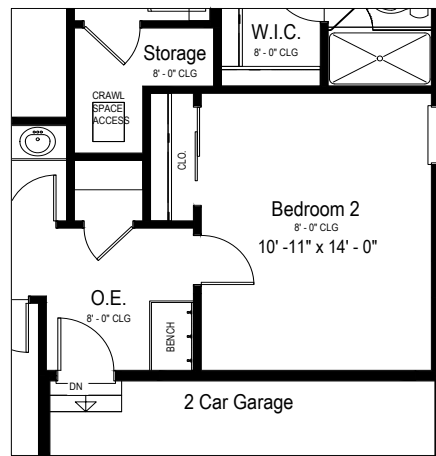

SYLVAN FLOOR PLAN

Single Story | 1,391 SQ. FT. | 3 Bedrooms | 2 Baths | 2 Car Garage

FARMHOUSE

CRAFTSMAN

PRAIRIE

YOURVIEWHOME.COM - 605.484.2951

SYLVAN FLOOR PLAN

Single Story | 1,391 SQ. FT. | 3 Bedrooms | 2 Baths | 2 Car Garage

MAIN LEVEL

BASEMENT

BASEMENT

YOURVIEWHOME.COM - 605.484.2951

SYLVAN OPTIONS

Single Story | 1,391 SQ. FT. | 3 Bedrooms | 2 Baths | 2 Car Garage

YOURVIEWHOME.COM - 605.484.2951