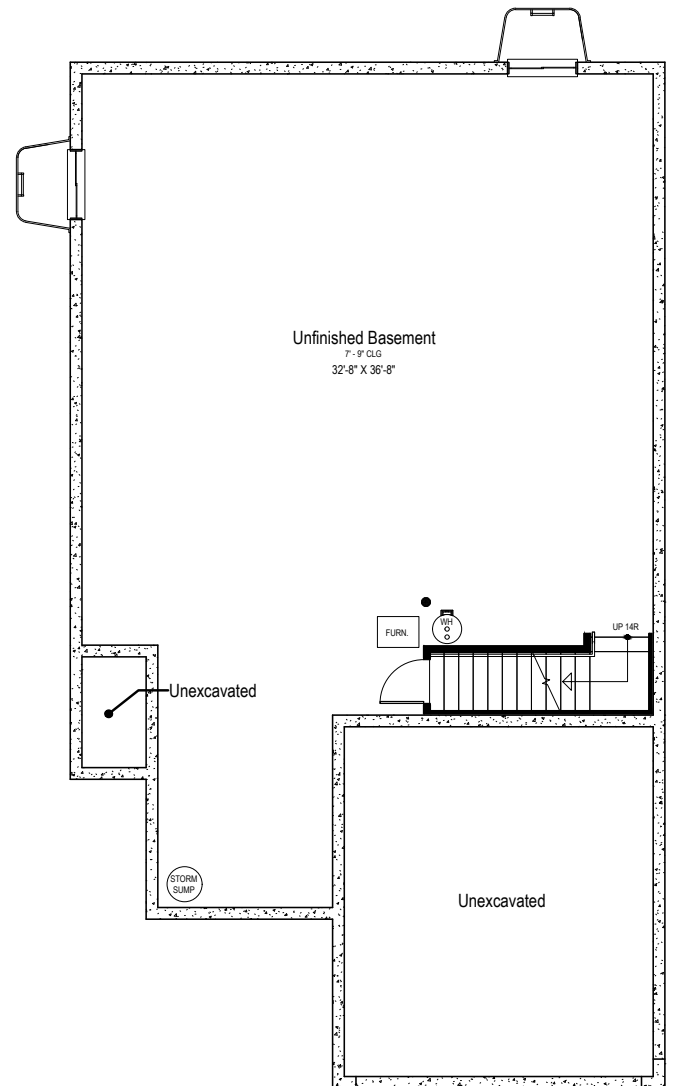

SYLVAN FLOOR PLAN

Single Story | 1,391 SQ. FT. | 3 Bedrooms | 2 Baths | 2 Car Garage

FARMHOUSE

CRAFTSMAN

PRAIRIE

YOURVIEWHOME.COM - 605.484.2951

SYLVAN FLOOR PLAN

Single Story | 1,391 SQ. FT. | 3 Bedrooms | 2 Baths | 2 Car Garage

MAIN LEVEL

BASEMENT

BASEMENT

YOURVIEWHOME.COM - 605.484.2951

SYLVAN OPTIONS

Single Story | 1,391 SQ. FT. | 3 Bedrooms | 2 Baths | 2 Car Garage

YOURVIEWHOME.COM - 605.484.2951