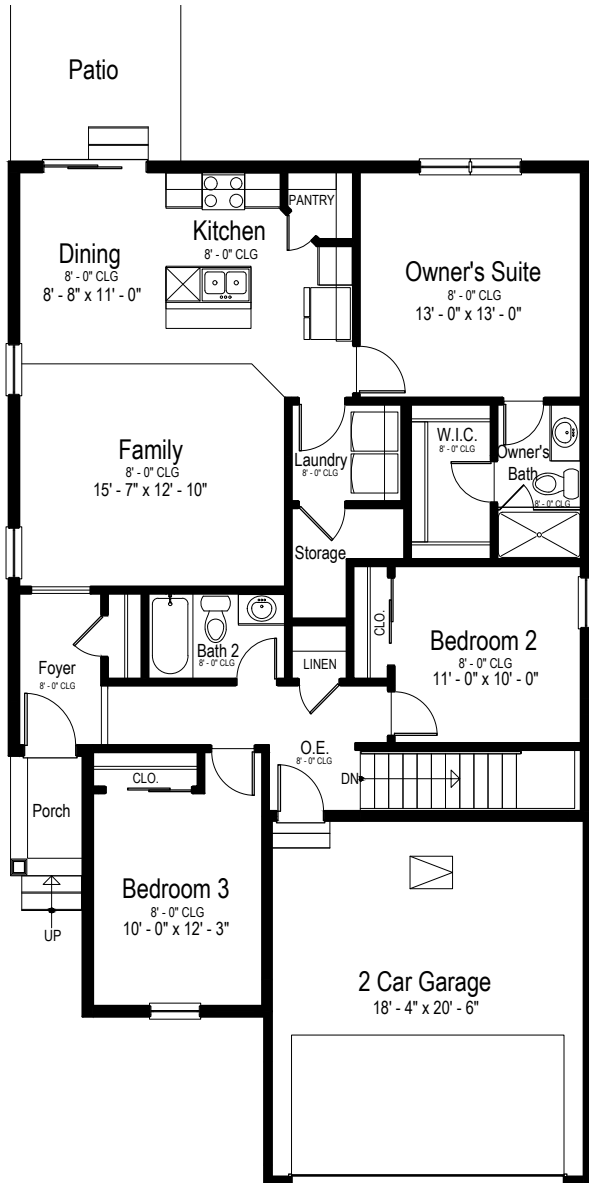

SYLVAN FLOOR PLAN

Single Story | 1,391 SQ. FT. | 3 Bedrooms | 2 Baths | 2 Car Garage

FARMHOUSE

CRAFTSMAN

PRAIRIE

YOURVIEWHOME.COM - 605.484.2951

SYLVAN FLOOR PLAN

Single Story | 1,391 SQ. FT. | 3 Bedrooms | 2 Baths | 2 Car Garage

MAIN LEVEL

BASEMENT

BASEMENT

YOURVIEWHOME.COM - 605.484.2951

SYLVAN OPTIONS

Single Story | 1,391 SQ. FT. | 3 Bedrooms | 2 Baths | 2 Car Garage

YOURVIEWHOME.COM - 605.484.2951