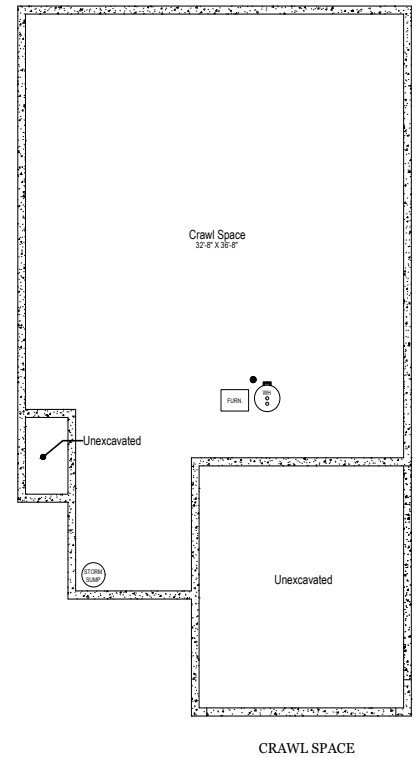

SYLVAN FLOOR PLAN

Single Story | 1,391 SQ. FT. | 3 Bedrooms | 2 Baths | 2 Car Garage

FARMHOUSE

CRAFTSMAN

PRAIRIE

YOURVIEWHOME.COM - 605.484.2951

SYLVAN FLOOR PLAN

Single Story | 1,391 SQ. FT. | 3 Bedrooms | 2 Baths | 2 Car Garage

MAIN LEVEL

BASEMENT

BASEMENT

YOURVIEWHOME.COM - 605.484.2951

SYLVAN OPTIONS

Single Story | 1,391 SQ. FT. | 3 Bedrooms | 2 Baths | 2 Car Garage

YOURVIEWHOME.COM - 605.484.2951