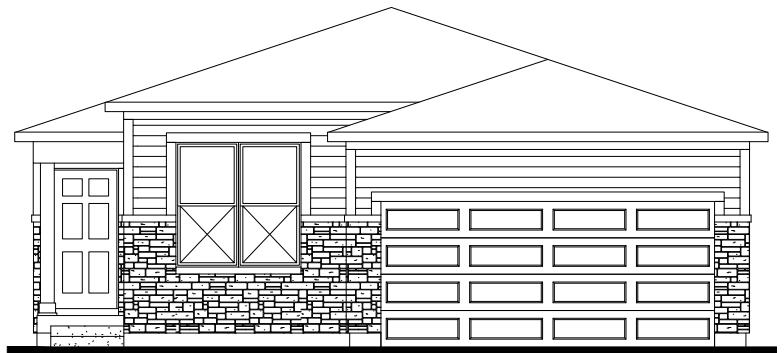

SYLVAN FLOOR PLAN

Single Story | 1,391 SQ. FT. | 3 Bedrooms | 2 Baths | 2 Car Garage

FARMHOUSE

CRAFTSMAN

PRAIRIE

YOURVIEWHOME.COM - 605.484.2951

SYLVAN FLOOR PLAN

Single Story | 1,391 SQ. FT. | 3 Bedrooms | 2 Baths | 2 Car Garage

MAIN LEVEL

BASEMENT

BASEMENT

YOURVIEWHOME.COM - 605.484.2951

SYLVAN OPTIONS

Single Story | 1,391 SQ. FT. | 3 Bedrooms | 2 Baths | 2 Car Garage

YOURVIEWHOME.COM - 605.484.2951