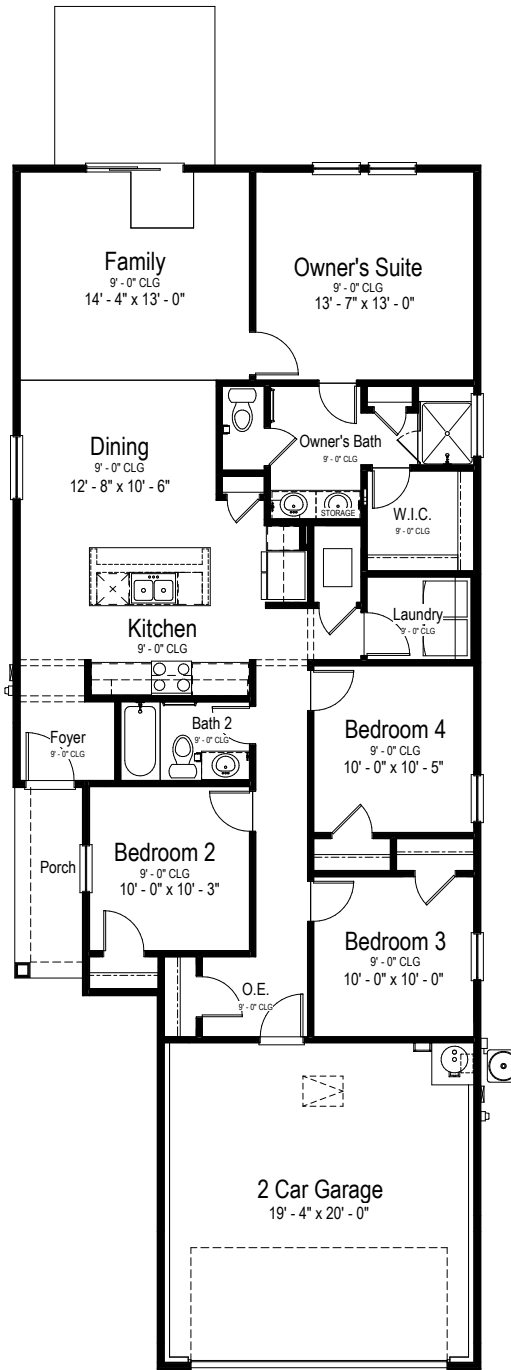

## COASTAL VIEW FLOOR PLAN

[YOURVIEWHOME.COM](http://YOURVIEWHOME.COM)

Prices, plans, features, and options are subject to change without notice. All square footage is approximate and varies by elevation. Additional restrictions may apply. See Sales Representative for details. 5/2023

## COASTAL VIEW FLOOR PLAN

One Story | 1,502 SQ. FT. | 4 Bedrooms | 2 Baths | 2 Car Garage

[YOURVIEWHOME.COM](http://YOURVIEWHOME.COM)