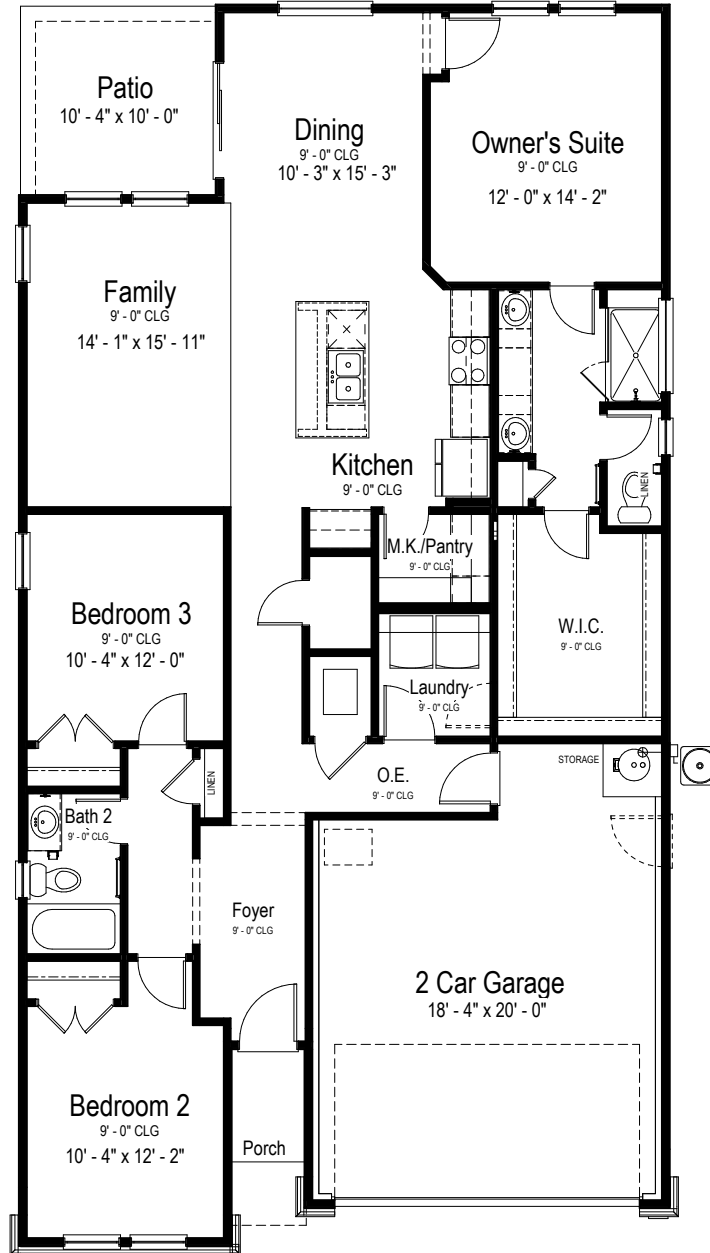

VIEW HOMES

DESERT VIEW FLOOR PLAN

YOURVIEWHOME.COM

Prices, plans, features, and options are subject to change without notice. All square footage is approximate and varies by elevation. Additional restrictions may apply. See Sales Representative for details. 5/2023

DESERT VIEW FLOOR PLAN

Single Story | 1,609 SQ. FT. | 3 Bedrooms | 2 Baths | 2 Car Garage

YOURVIEWHOME.COM