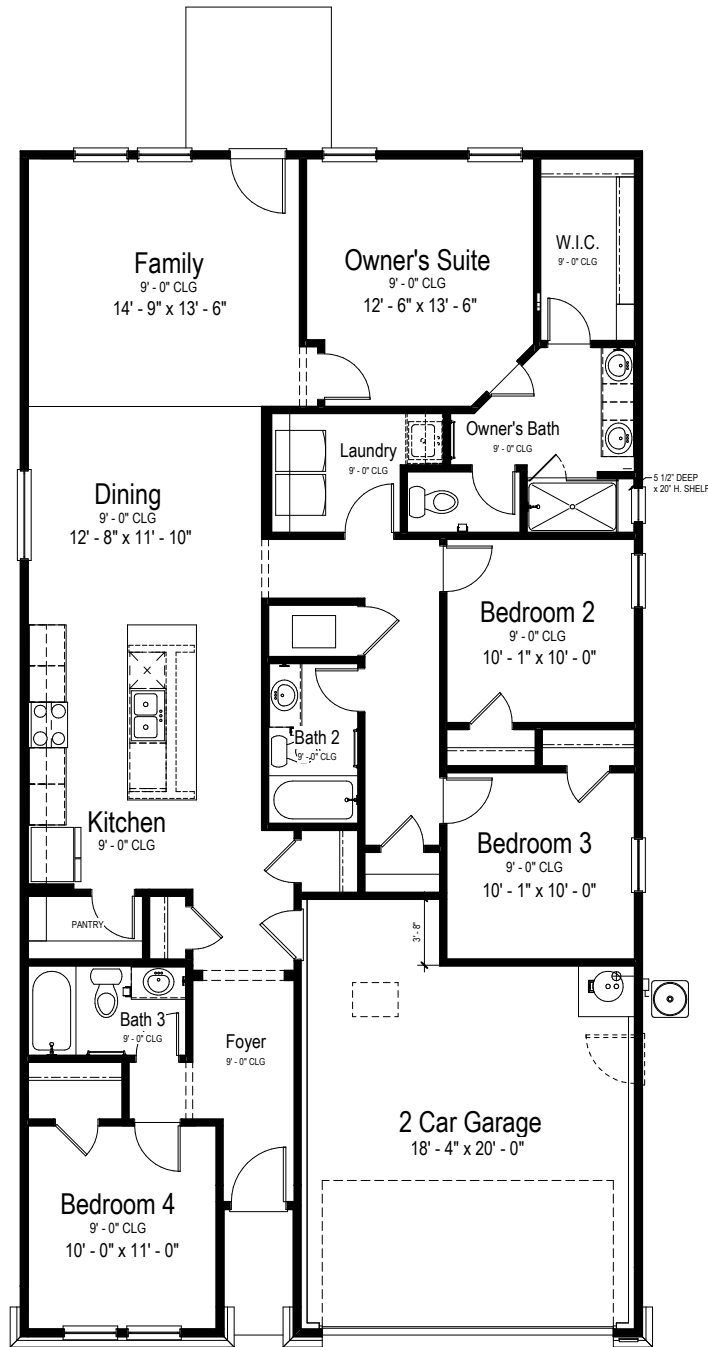

VIEW HOMES

GARDEN VIEW FLOOR PLAN

YOURVIEWHOME.COM

Prices, plans, features, and options are subject to change without notice. All square footage is approximate and varies by elevation. Additional restrictions may apply. See Sales Representative for details. 5/2023

GARDEN VIEW FLOOR PLAN

Single Story | 1,775 SQ. FT. | 4 Bedrooms | 3 Baths | 2 Car Garage

YOURVIEWHOME.COM