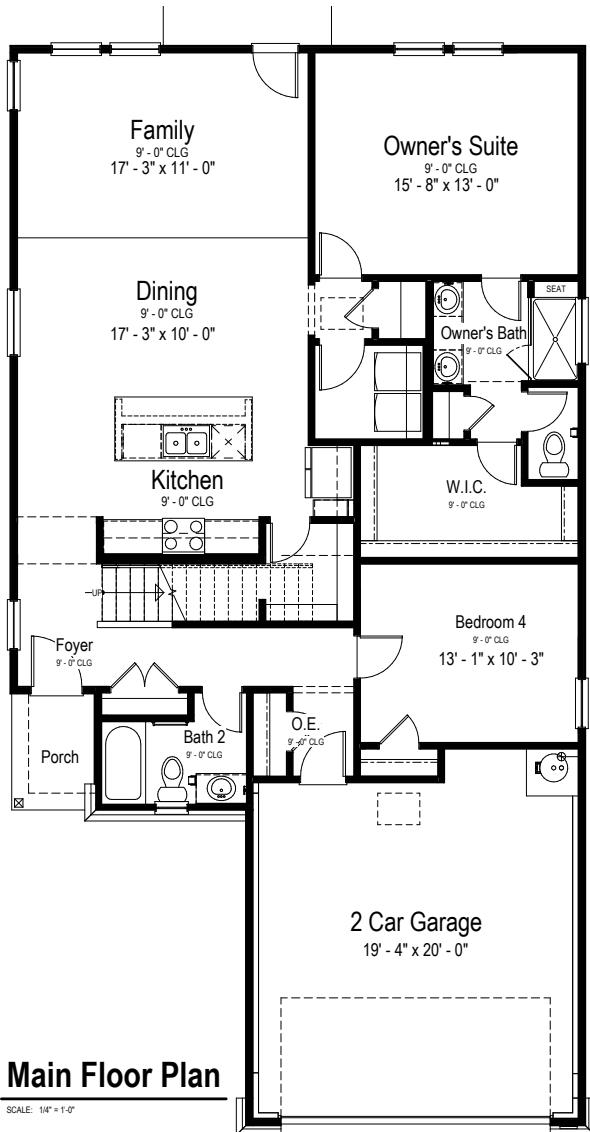

VIEW HOMES

PINE VIEW FLOOR PLAN

[YOURVIEWHOME.COM](https://www.yourviewhome.com)

Prices, plans, features, and options are subject to change without notice. All square footage is approximate and varies by elevation. Additional restrictions may apply. See Sales Representative for details. 7/2024

PINE VIEW FLOOR PLAN

Two Story | 2,040 SQ. FT. | 4 Bedrooms | 3 Baths | 2 Car Garage

YOURVIEWHOME.COM

PINE VIEW OPTIONS

Two Story | 2,040 SQ. FT. | 4 Bedrooms | 3 Baths | 2 Car Garage

YOURVIEWHOME.COM