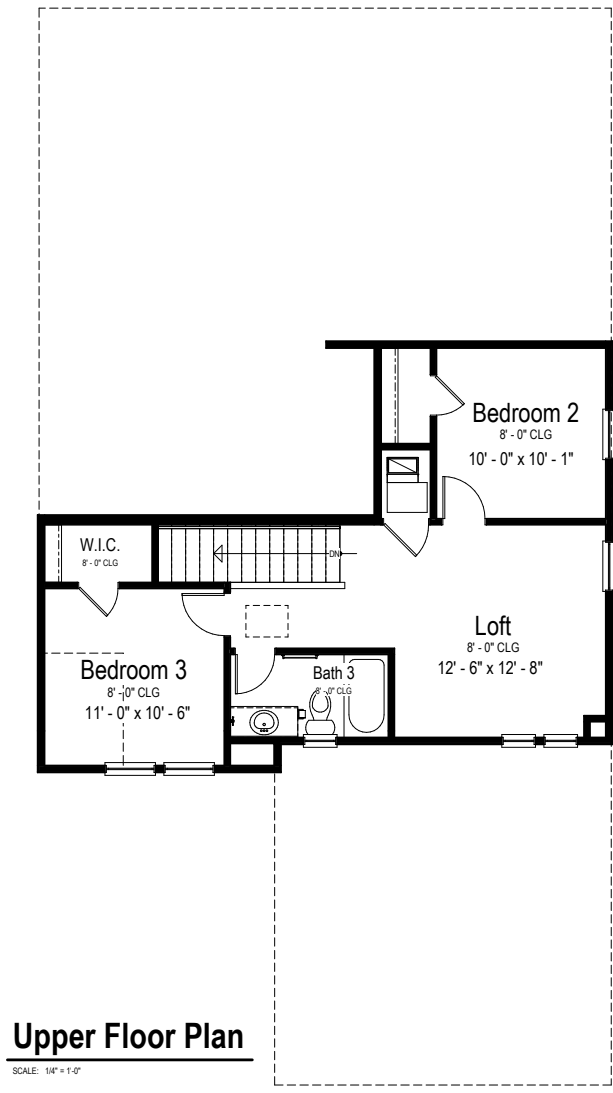

VIEW HOMES

PINE VIEW FLOOR PLAN

[YOURVIEWHOME.COM](https://www.yourviewhome.com)

Prices, plans, features, and options are subject to change without notice. All square footage is approximate and varies by elevation. Additional restrictions may apply. See Sales Representative for details. 7/2024

PINE VIEW FLOOR PLAN

Two Story | 2,040 SQ. FT. | 4 Bedrooms | 3 Baths | 2 Car Garage

YOURVIEWHOME.COM

PINE VIEW OPTIONS

Two Story | 2,040 SQ. FT. | 4 Bedrooms | 3 Baths | 2 Car Garage

YOURVIEWHOME.COM