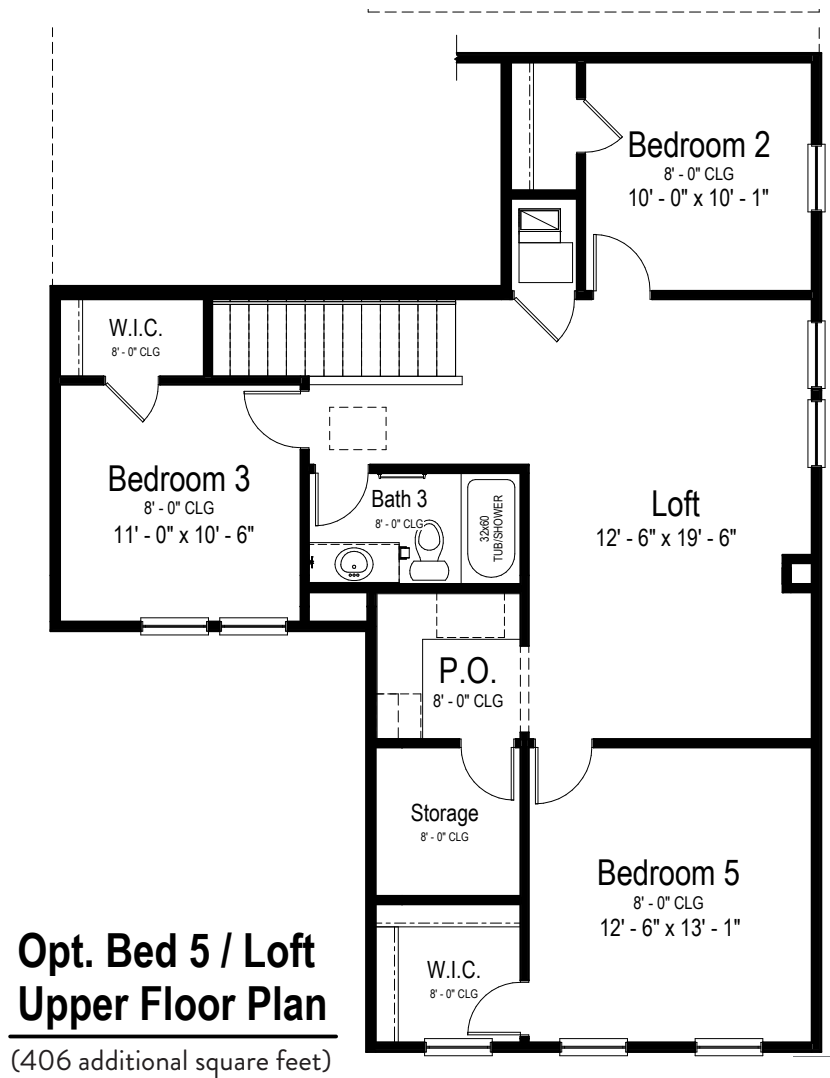

VIEW HOMES

PINE VIEW FLOOR PLAN

[YOURVIEWHOME.COM](https://www.yourviewhome.com)

Prices, plans, features, and options are subject to change without notice. All square footage is approximate and varies by elevation. Additional restrictions may apply. See Sales Representative for details. 7/2024

PINE VIEW FLOOR PLAN

Two Story | 2,040 SQ. FT. | 4 Bedrooms | 3 Baths | 2 Car Garage

YOURVIEWHOME.COM

PINE VIEW OPTIONS

Two Story | 2,040 SQ. FT. | 4 Bedrooms | 3 Baths | 2 Car Garage

YOURVIEWHOME.COM