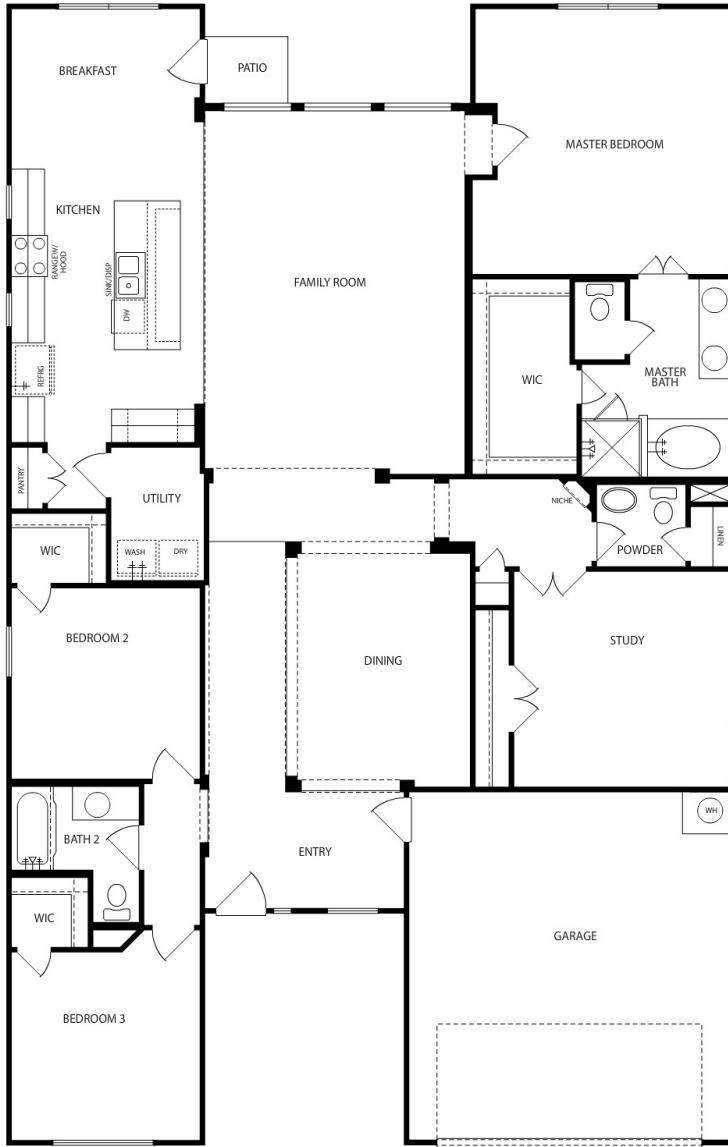

## LEANDER II FLOOR PLAN

Two Story | 2,440 SQ. FT. | 4 Bed | 2 Bath | 2 Car Garage

FIRST FLOOR

SECOND FLOOR

YOURVIEWHOME.COM • 956.395.1236

## LEANDER II FLOOR PLAN

[YOURVIEWHOME.COM](http://YOURVIEWHOME.COM) • 956.395.1236

Prices, plans, features, and options are subject to change without notice. All square footage is approximate and varies by elevation. Additional restrictions may apply. See Sales Representative for details. 11/2022