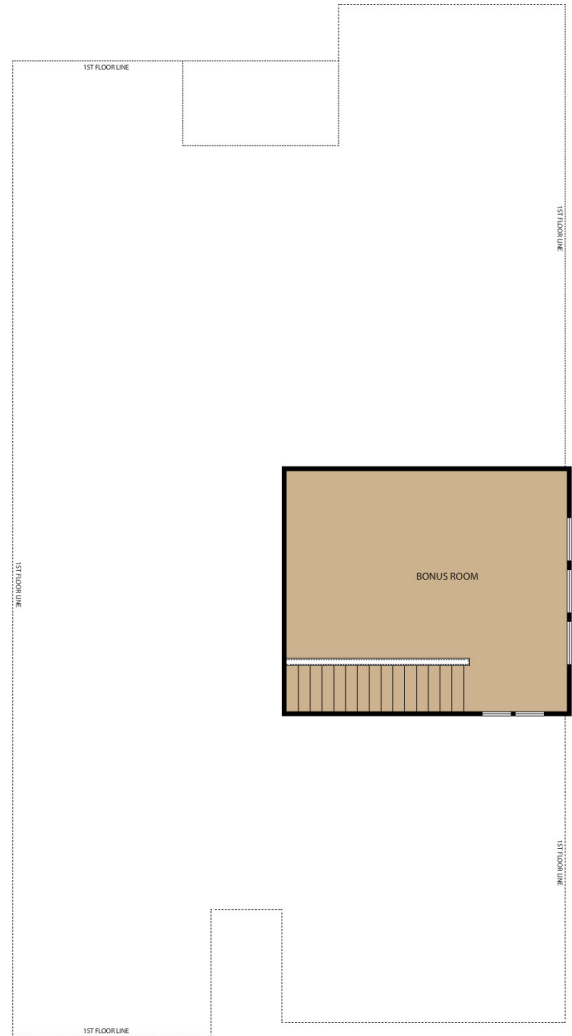

## LEANDER II FLOOR PLAN

Two Story | 2,440 SQ. FT. | 4 Bed | 2 Bath | 2 Car Garage

FIRST FLOOR

SECOND FLOOR

YOURVIEWHOME.COM • 956.395.1236

## LEANDER II FLOOR PLAN

[YOURVIEWHOME.COM](http://YOURVIEWHOME.COM) • 956.395.1236

Prices, plans, features, and options are subject to change without notice. All square footage is approximate and varies by elevation. Additional restrictions may apply. See Sales Representative for details. 11/2022