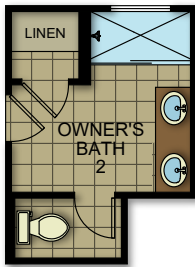

AZURE FLOOR PLAN

Two Story | 2,654 SQ. FT. | 4 Bedrooms | 3.5 Baths | 2-Car Garage

FIRST FLOOR

SECOND FLOOR

YOURVIEWHOME.COM • 915.265.0195

AZURE FLOOR PLAN OPTIONS

Two Story | 2,654 SQ. FT. | 4 Bedrooms | 3.5 Baths | 2-Car Garage

OPT. 5 PIECE AT OWNER'S BATH 2

OPT. BEDROOM 5 WITH BATH 3

OPT. SHOWER AT OWNER'S BATH 2

OPT. 5 PIECE AT OWNER'S BATH

YOURVIEWHOME.COM • 915.265.0195

AZURE FLOOR PLAN

YOURVIEWHOME.COM • 915.265.0195

Prices, plans, features, and options are subject to change without notice. All square footage is approximate and varies by elevation. Additional restrictions may apply. See Sales Representative for details. 3/2022