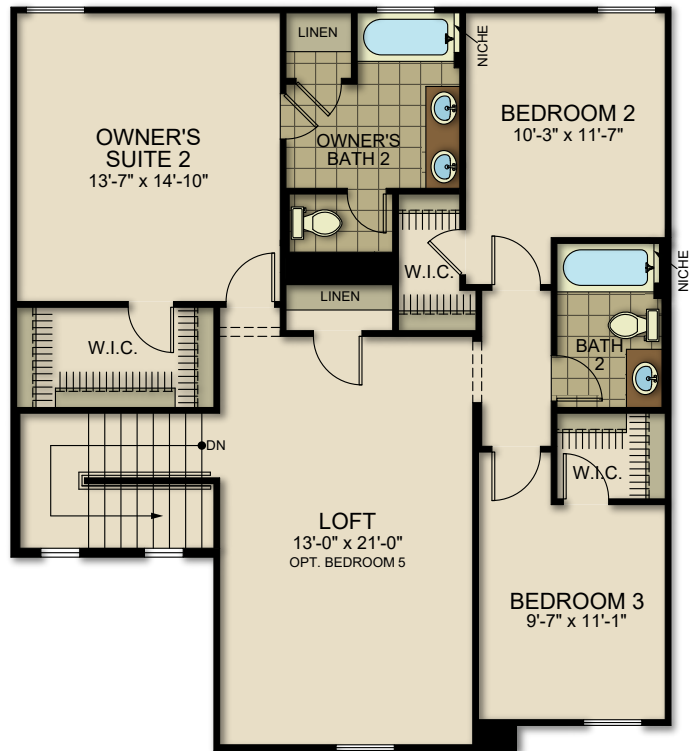

AZURE FLOOR PLAN

Two Story | 2,654 SQ. FT. | 4 Bedrooms | 3.5 Baths | 2-Car Garage

FIRST FLOOR

SECOND FLOOR

YOURVIEWHOME.COM • 915.265.0195

AZURE FLOOR PLAN OPTIONS

Two Story | 2,654 SQ. FT. | 4 Bedrooms | 3.5 Baths | 2-Car Garage

OPT. 5 PIECE AT OWNER'S BATH 2

OPT. BEDROOM 5 WITH BATH 3

OPT. SHOWER AT OWNER'S BATH 2

OPT. 5 PIECE AT OWNER'S BATH

YOURVIEWHOME.COM • 915.265.0195

AZURE FLOOR PLAN

YOURVIEWHOME.COM • 915.265.0195

Prices, plans, features, and options are subject to change without notice. All square footage is approximate and varies by elevation. Additional restrictions may apply. See Sales Representative for details. 3/2022