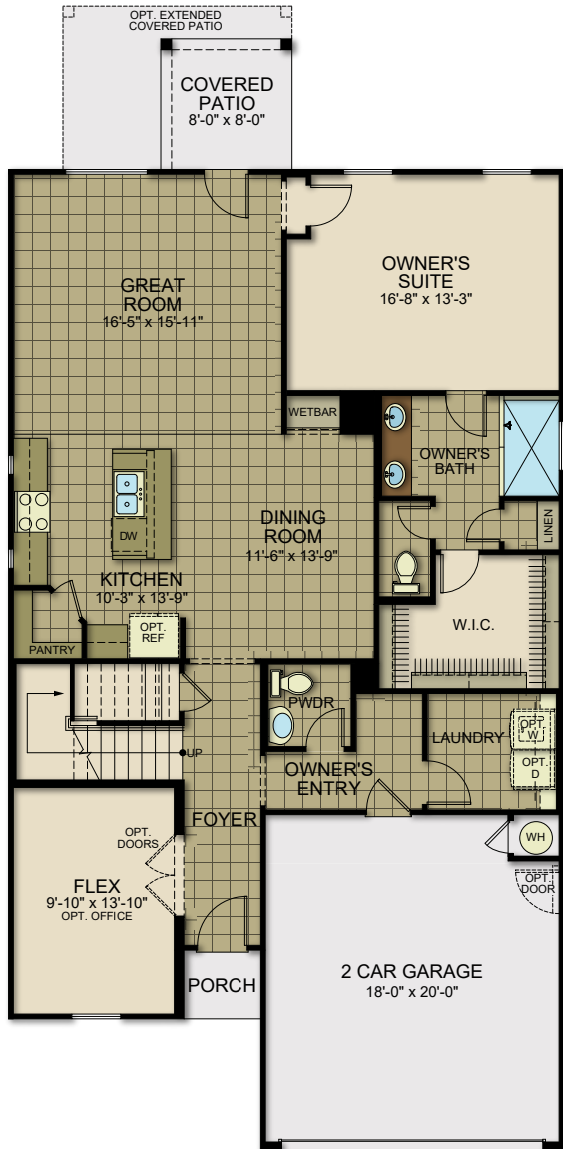

AZURE FLOOR PLAN

Two Story | 2,654 SQ. FT. | 4 Bedrooms | 3.5 Baths | 2-Car Garage

FIRST FLOOR

SECOND FLOOR

YOURVIEWHOME.COM • 915.265.0195

AZURE FLOOR PLAN OPTIONS

Two Story | 2,654 SQ. FT. | 4 Bedrooms | 3.5 Baths | 2-Car Garage

OPT. 5 PIECE AT OWNER'S BATH 2

OPT. BEDROOM 5 WITH BATH 3

OPT. SHOWER AT OWNER'S BATH 2

OPT. 5 PIECE AT OWNER'S BATH

YOURVIEWHOME.COM • 915.265.0195

AZURE FLOOR PLAN

YOURVIEWHOME.COM • 915.265.0195

Prices, plans, features, and options are subject to change without notice. All square footage is approximate and varies by elevation. Additional restrictions may apply. See Sales Representative for details. 3/2022