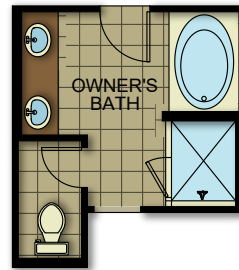

AZURE FLOOR PLAN

Two Story | 2,654 SQ. FT. | 4 Bedrooms | 3.5 Baths | 2-Car Garage

FIRST FLOOR

SECOND FLOOR

YOURVIEWHOME.COM • 915.265.0195

AZURE FLOOR PLAN OPTIONS

Two Story | 2,654 SQ. FT. | 4 Bedrooms | 3.5 Baths | 2-Car Garage

OPT. 5 PIECE AT OWNER'S BATH 2

OPT. BEDROOM 5 WITH BATH 3

OPT. SHOWER AT OWNER'S BATH 2

OPT. 5 PIECE AT OWNER'S BATH

YOURVIEWHOME.COM • 915.265.0195

AZURE FLOOR PLAN

YOURVIEWHOME.COM • 915.265.0195

Prices, plans, features, and options are subject to change without notice. All square footage is approximate and varies by elevation. Additional restrictions may apply. See Sales Representative for details. 3/2022