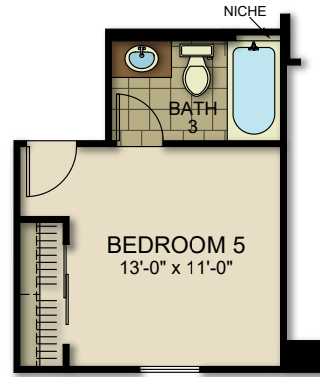

AZURE FLOOR PLAN

Two Story | 2,654 SQ. FT. | 4 Bedrooms | 3.5 Baths | 2-Car Garage

FIRST FLOOR

SECOND FLOOR

YOURVIEWHOME.COM • 915.265.0195

AZURE FLOOR PLAN OPTIONS

Two Story | 2,654 SQ. FT. | 4 Bedrooms | 3.5 Baths | 2-Car Garage

OPT. 5 PIECE AT OWNER'S BATH 2

OPT. BEDROOM 5 WITH BATH 3

OPT. SHOWER AT OWNER'S BATH 2

OPT. 5 PIECE AT OWNER'S BATH

YOURVIEWHOME.COM • 915.265.0195

AZURE FLOOR PLAN

YOURVIEWHOME.COM • 915.265.0195

Prices, plans, features, and options are subject to change without notice. All square footage is approximate and varies by elevation. Additional restrictions may apply. See Sales Representative for details. 3/2022