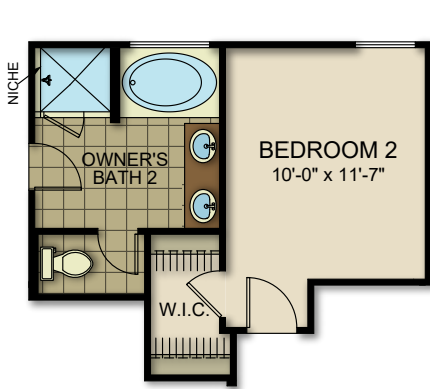

AZURE FLOOR PLAN

Two Story | 2,654 SQ. FT. | 4 Bedrooms | 3.5 Baths | 2-Car Garage

FIRST FLOOR

SECOND FLOOR

YOURVIEWHOME.COM • 915.265.0195

AZURE FLOOR PLAN OPTIONS

Two Story | 2,654 SQ. FT. | 4 Bedrooms | 3.5 Baths | 2-Car Garage

OPT. 5 PIECE AT OWNER'S BATH 2

OPT. BEDROOM 5 WITH BATH 3

OPT. SHOWER AT OWNER'S BATH 2

OPT. 5 PIECE AT OWNER'S BATH

YOURVIEWHOME.COM • 915.265.0195

AZURE FLOOR PLAN

YOURVIEWHOME.COM • 915.265.0195

Prices, plans, features, and options are subject to change without notice. All square footage is approximate and varies by elevation. Additional restrictions may apply. See Sales Representative for details. 3/2022