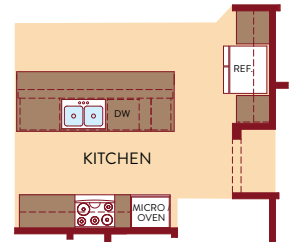

THOUGHTFUL HOME SERIES

SERENITY

- Two Story
- 2,487 SQ. FT.
- 3 Bedrooms + Loft/2.5 Baths
- 2-Car Garage

Special Thoughtful Home Series Features

- Large Pocket Office
- Pet Room with Dutch Door and Automated Door for Pet
- Morning Kitchen with Expansive Pantry
- Large Storage Closet
- Pocket Office with Design and Computer Station
- Convertible Relax Room that can be a Home Office, Remotely Learning Station or Secluded Living Room
- Shoe Storage in the Owners Suite
- Large Upstairs Storage Area

OPT. STORAGE

OPT. COVERED PATIO

OPT. KITCHEN 3

OPT. BEDROOM W/ BATH 3

OPT. KITCHEN 2

OPT. BEDROOM

OPT. 5 PC MASTER BATH

OPTIONS

YOURVIEWHOME.COM/SKYBROOKE • 210.942.7415

 Prices, plans, features, and options are subject to change without notice. All square footage is approximate and varies by elevation. Additional restrictions may apply. See Sales Representative for details. 05/2022