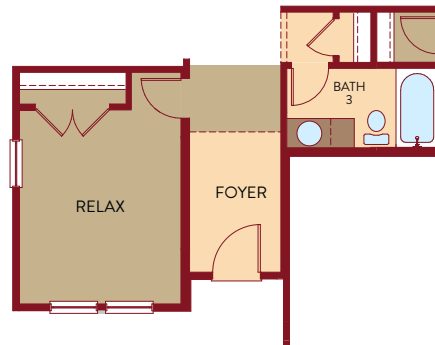

 VIEW
HOMES

THOUGHTFUL HOME SERIES

SERENITY

- Two Story
- 2,487 SQ. FT.
- 3 Bedrooms + Loft/2.5 Baths
- 2-Car Garage

Special Thoughtful Home Series Features

- Large Pocket Office
- Pet Room with Dutch Door and Automated Door for Pet
- Morning Kitchen with Expansive Pantry
- Large Storage Closet
- Pocket Office with Design and Computer Station
- Convertible Relax Room that can be a Home Office, Remotely Learning Station or Secluded Living Room
- Shoe Storage in the Owners Suite
- Large Upstairs Storage Area

FIRST FLOOR

SECOND FLOOR

YOURVIEWHOME.COM/SKYBROOKE • 210.942.7415

 Prices, plans, features, and options are subject to change without notice. All square footage is approximate and varies by elevation. Additional restrictions may apply. See Sales Representative for details. 05/2022

THOUGHTFUL HOME SERIES

SERENITY

- Two Story
- 2,487 SQ. FT.
- 3 Bedrooms + Loft/2.5 Baths
- 2-Car Garage

Special Thoughtful Home Series Features

- Large Pocket Office
- Pet Room with Dutch Door and Automated Door for Pet
- Morning Kitchen with Expansive Pantry
- Large Storage Closet
- Pocket Office with Design and Computer Station
- Convertible Relax Room that can be a Home Office, Remotely Learning Station or Secluded Living Room
- Shoe Storage in the Owners Suite
- Large Upstairs Storage Area

OPT. STORAGE

OPT. COVERED PATIO

OPT. KITCHEN 3

OPT. BEDROOM W/ BATH 3

OPT. KITCHEN 2

OPT. BEDROOM

OPT. 5 PC MASTER BATH

OPTIONS