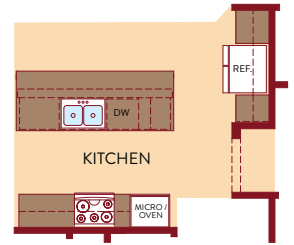

FIRST FLOOR

SECOND FLOOR

YOURVIEWHOME.COM/SKYBROOKE • 210.942.7415

 Prices, plans, features, and options are subject to change without notice. All square footage is approximate and varies by elevation. Additional restrictions may apply. See Sales Representative for details. 05/2022

THOUGHTFUL HOME SERIES

SERENITY

- Two Story
- 2,487 SQ. FT.
- 3 Bedrooms + Loft/2.5 Baths
- 2-Car Garage

Special Thoughtful Home Series Features

- Large Pocket Office
- Pet Room with Dutch Door and Automated Door for Pet
- Morning Kitchen with Expansive Pantry
- Large Storage Closet
- Pocket Office with Design and Computer Station
- Convertible Relax Room that can be a Home Office, Remotely Learning Station or Secluded Living Room
- Shoe Storage in the Owners Suite
- Large Upstairs Storage Area

OPT. STORAGE

OPT. COVERED PATIO

OPT. KITCHEN 3

OPT. BEDROOM W/ BATH 3

OPT. KITCHEN 2

OPT. BEDROOM

OPT. 5 PC MASTER BATH

OPTIONS