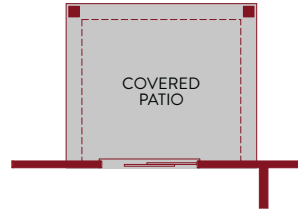

THOUGHTFUL HOME SERIES

SERENITY

- Two Story
- 2,487 SQ. FT.
- 3 Bedrooms + Loft/2.5 Baths
- 2-Car Garage

Special Thoughtful Home Series Features

- Large Pocket Office
- Pet Room with Dutch Door and Automated Door for Pet
- Morning Kitchen with Expansive Pantry
- Large Storage Closet
- Pocket Office with Design and Computer Station
- Convertible Relax Room that can be a Home Office, Remotely Learning Station or Secluded Living Room
- Shoe Storage in the Owners Suite
- Large Upstairs Storage Area

OPT. STORAGE

OPT. COVERED PATIO

OPT. KITCHEN 3

OPT. BEDROOM W/ BATH 3

OPT. KITCHEN 2

OPT. BEDROOM

OPT. 5 PC MASTER BATH

OPTIONS