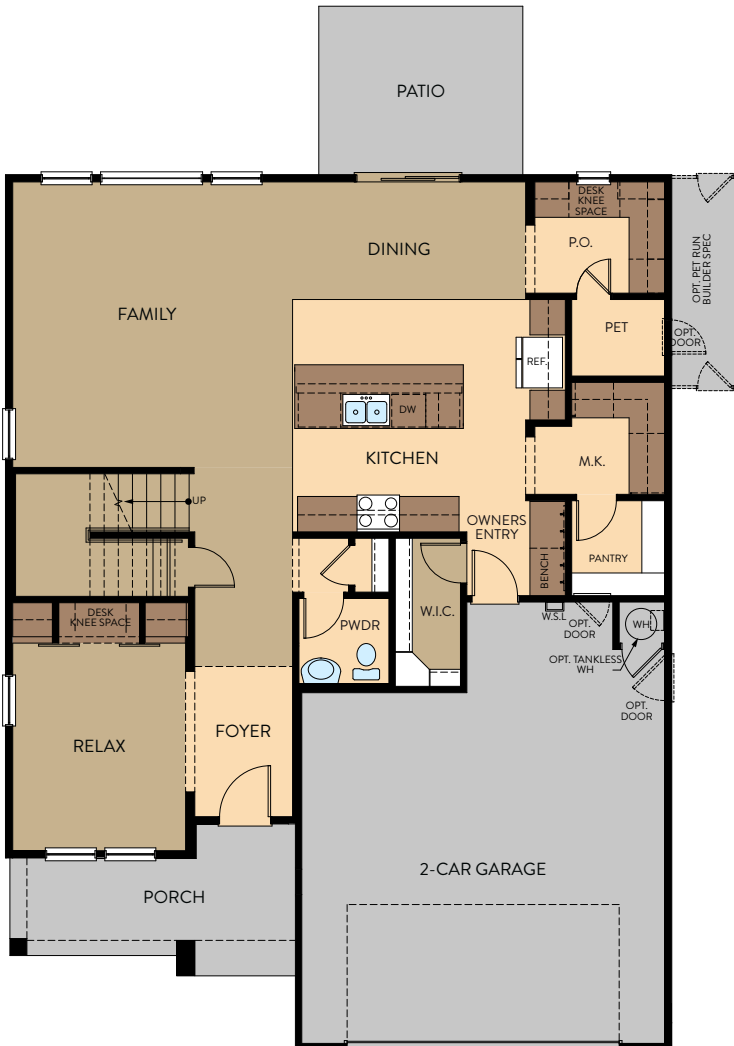

THOUGHTFUL HOME SERIES

SERENITY

 SKYBROOKE

[YOURVIEWHOME.COM/SKYBROOKE](https://yourviewhome.com/skybrooke) • 210.942.7415

 Prices, plans, features, and options are subject to change without notice. All square footage is approximate and varies by elevation. Additional restrictions may apply. See Sales Representative for details. 05/2022

 VIEW
HOMES

THOUGHTFUL HOME SERIES

SERENITY

- Two Story
- 2,487 SQ. FT.
- 3 Bedrooms + Loft/2.5 Baths
- 2-Car Garage

Special Thoughtful Home Series Features

- Large Pocket Office
- Pet Room with Dutch Door and Automated Door for Pet
- Morning Kitchen with Expansive Pantry
- Large Storage Closet
- Pocket Office with Design and Computer Station
- Convertible Relax Room that can be a Home Office, Remotely Learning Station or Secluded Living Room
- Shoe Storage in the Owners Suite
- Large Upstairs Storage Area

FIRST FLOOR

SECOND FLOOR

YOURVIEWHOME.COM/SKYBROOKE • 210.942.7415

 Prices, plans, features, and options are subject to change without notice. All square footage is approximate and varies by elevation. Additional restrictions may apply. See Sales Representative for details. 05/2022

THOUGHTFUL HOME SERIES

SERENITY

- Two Story
- 2,487 SQ. FT.
- 3 Bedrooms + Loft/2.5 Baths
- 2-Car Garage

Special Thoughtful Home Series Features

- Large Pocket Office
- Pet Room with Dutch Door and Automated Door for Pet
- Morning Kitchen with Expansive Pantry
- Large Storage Closet
- Pocket Office with Design and Computer Station
- Convertible Relax Room that can be a Home Office, Remotely Learning Station or Secluded Living Room
- Shoe Storage in the Owners Suite
- Large Upstairs Storage Area