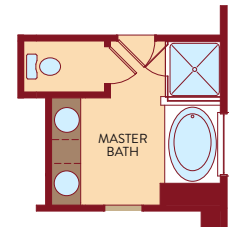

 VIEW
HOMES

THOUGHTFUL HOME SERIES

SERENITY

- Two Story
- 2,487 SQ. FT.
- 3 Bedrooms + Loft/2.5 Baths
- 2-Car Garage

Special Thoughtful Home Series Features

- Large Pocket Office
- Pet Room with Dutch Door and Automated Door for Pet
- Morning Kitchen with Expansive Pantry
- Large Storage Closet
- Pocket Office with Design and Computer Station
- Convertible Relax Room that can be a Home Office, Remotely Learning Station or Secluded Living Room
- Shoe Storage in the Owners Suite
- Large Upstairs Storage Area

THOUGHTFUL HOME SERIES

SERENITY

- Two Story
- 2,487 SQ. FT.
- 3 Bedrooms + Loft/2.5 Baths
- 2-Car Garage

Special Thoughtful Home Series Features

- Large Pocket Office
- Pet Room with Dutch Door and Automated Door for Pet
- Morning Kitchen with Expansive Pantry
- Large Storage Closet
- Pocket Office with Design and Computer Station
- Convertible Relax Room that can be a Home Office, Remotely Learning Station or Secluded Living Room
- Shoe Storage in the Owners Suite
- Large Upstairs Storage Area

OPT. STORAGE

OPT. COVERED PATIO

OPT. KITCHEN 3

OPT. BEDROOM W/ BATH 3

OPT. KITCHEN 2

OPT. BEDROOM

OPT. 5 PC MASTER BATH

OPTIONS