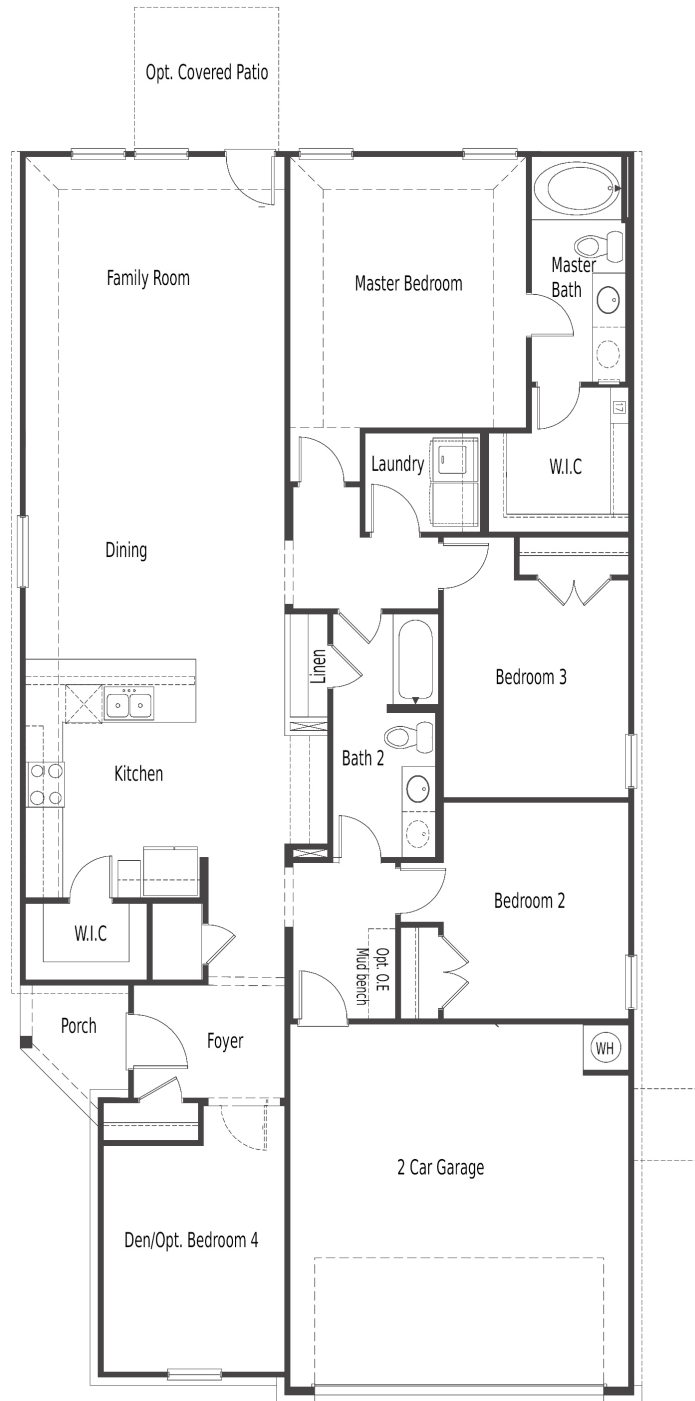

## MAPLE FLOOR PLAN

Single Story | 1,834 SQ. FT. | 3 Bedrooms | 2 Baths | 2 Car Garage

[YOURVIEWHOME.COM](http://YOURVIEWHOME.COM)

## MAPLE FLOOR PLAN

[YOURVIEWHOME.COM](http://YOURVIEWHOME.COM)

Prices, plans, features, and options are subject to change without notice. All square footage is approximate and varies by elevation. Additional restrictions may apply. See Sales Representative for details. 2/2022