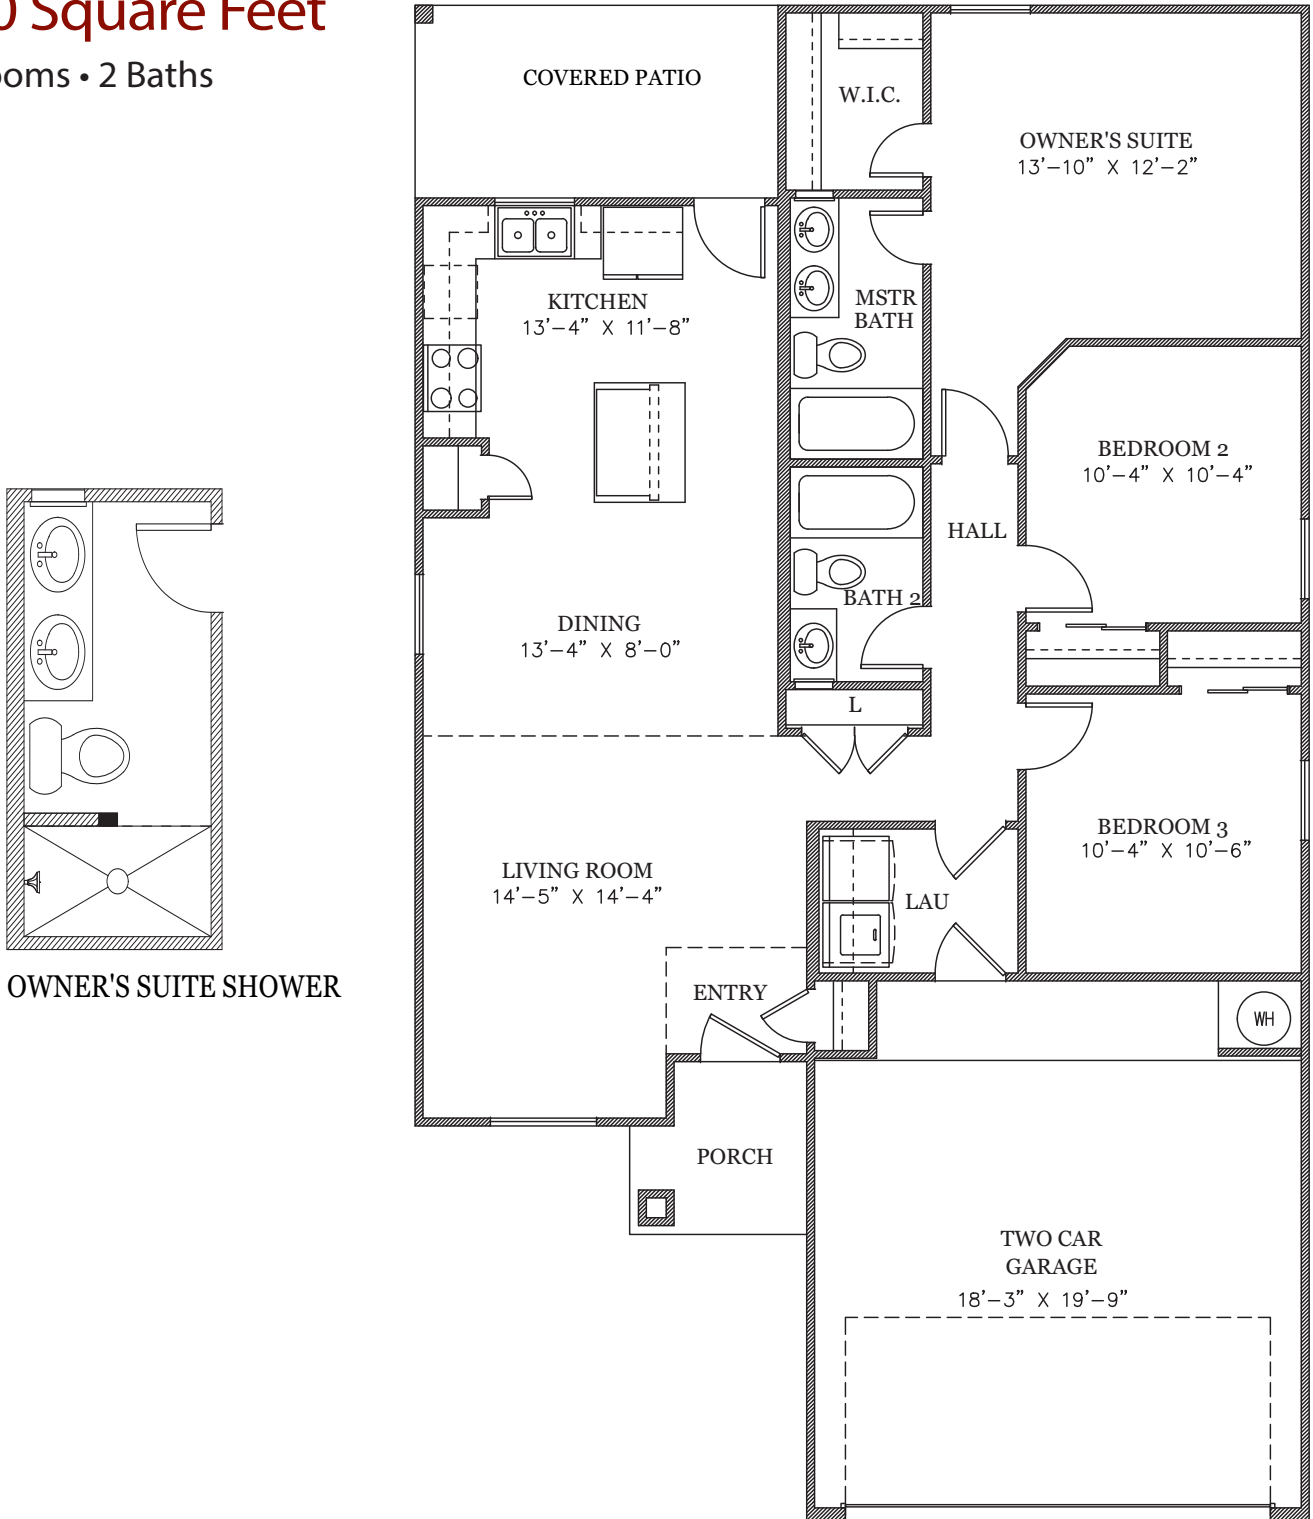

The Catherine

1,210 Square Feet

3 Bedrooms • 2 Baths

1210A

STONE VENEER

1210B

DESERT
VIEW
HOMES

YourViewHome.com

Life. Well Built.

The Catherine

1,210 Square Feet

3 Bedrooms • 2 Baths

FLOOR PLAN 1210

DESERT
VIEW
HOMES

*Please Note the enclosed materials are reproduced from artist's renderings. All measurements shown are approximate. Location, size, and existence of floors, windows, walls, fireplaces, showers, and any other items depicted may vary depending on exterior, preference or choice of options. Prices, plans, benefits, and locations are subject to change without notice. Floor plans, features, options/upgrades, and benefits vary by community. See the Sales Specialist for more details.