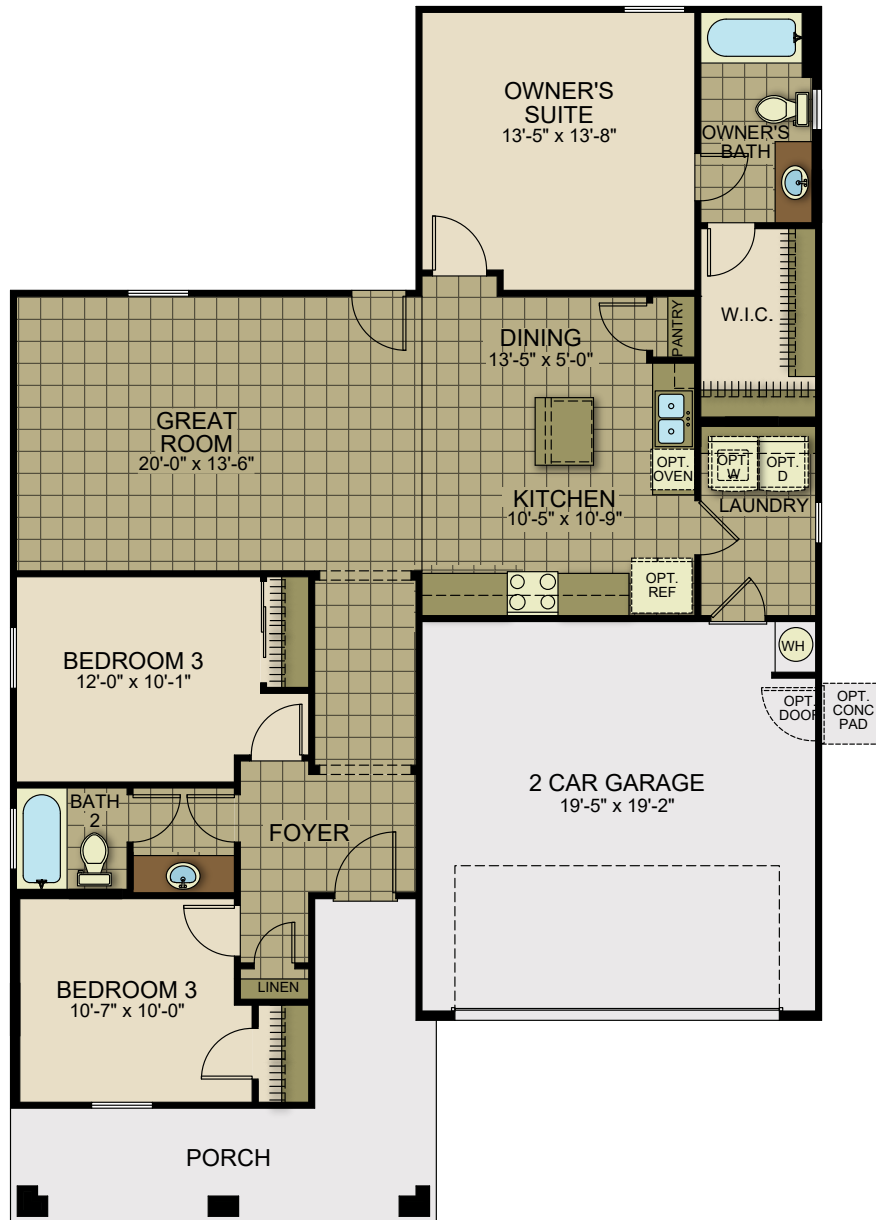

DENTON FLOOR PLAN

Ranch | 1,366 SQ. FT. | 3 Bedrooms | 2 Baths | 2-Car Garage

FIRST FLOOR

YOURVIEWHOME.COM • 915.265.0195

DENTON FLOOR PLAN

[YOURVIEWHOME.COM](http://YOURVIEWHOME.COM) • 915.265.0195

Prices, plans, features, and options are subject to change without notice. All square footage is approximate and varies by elevation. Additional restrictions may apply. See Sales Representative for details. 6/2021