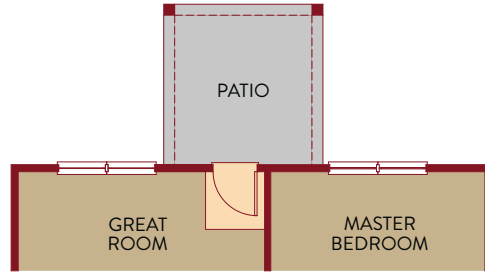

## VULCAN FLOOR PLAN

Single Story | 1,353 SQ. FT. | 3 Bedrooms | 2 Baths | 2 Car Garage

[YOURVIEWHOME.COM](http://YOURVIEWHOME.COM)

## VULCAN OPTIONS

Single Story | 1,353 SQ. FT. | 3 Bedrooms | 2 Baths | 2 Car Garage

OPT. COVERED PATIO

OPT. MUD-SET SHOWER AT MASTER BATH

OPT. GARDEN TUB/SHOWER AT MASTER BATH

OPT. 4' EXTENDED GARAGE

[YOURVIEWHOME.COM](http://YOURVIEWHOME.COM)