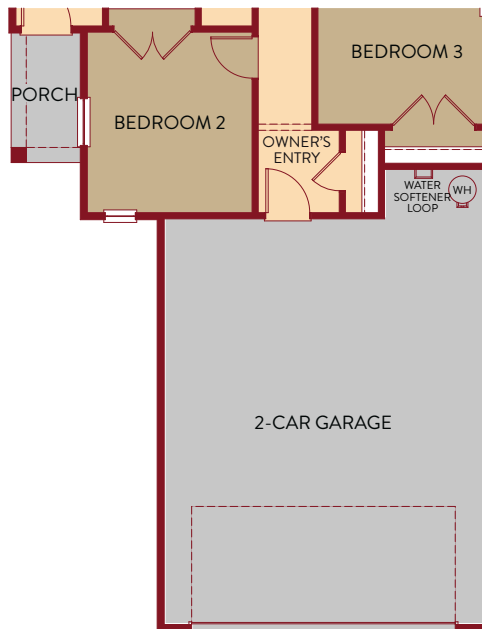

## VULCAN FLOOR PLAN

Single Story | 1,353 SQ. FT. | 3 Bedrooms | 2 Baths | 2 Car Garage

[YOURVIEWHOME.COM](http://YOURVIEWHOME.COM)

## VULCAN OPTIONS

Single Story | 1,353 SQ. FT. | 3 Bedrooms | 2 Baths | 2 Car Garage

OPT. COVERED PATIO

OPT. MUD-SET SHOWER AT MASTER BATH

OPT. GARDEN TUB/SHOWER AT MASTER BATH

OPT. 4' EXTENDED GARAGE

[YOURVIEWHOME.COM](http://YOURVIEWHOME.COM)