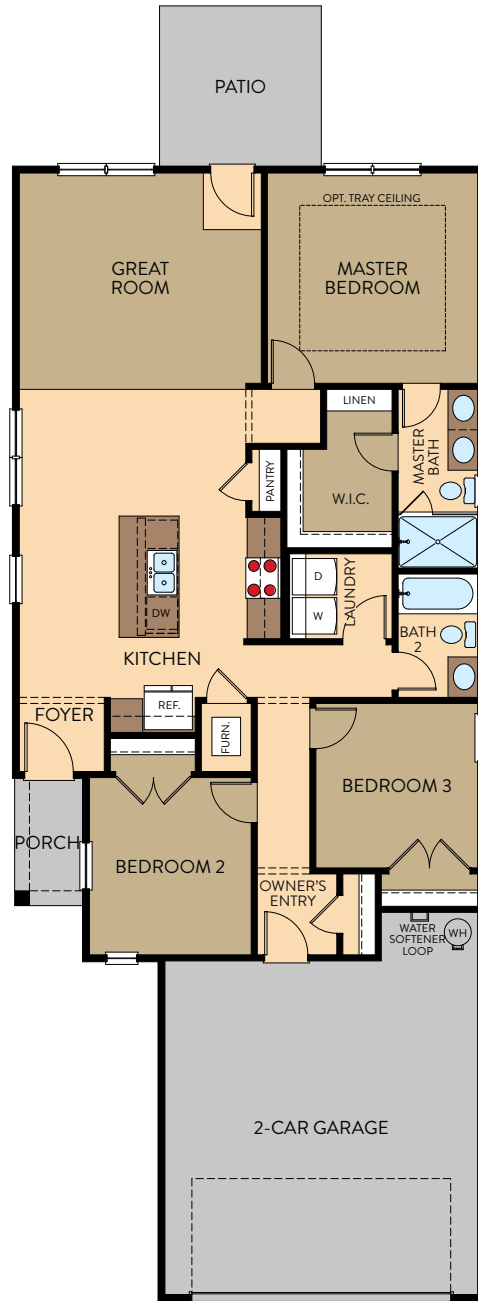

## VULCAN FLOOR PLAN

[YOURVIEWHOME.COM](http://YOURVIEWHOME.COM)

Prices, plans, features, and options are subject to change without notice. All square footage is approximate and varies by elevation. Additional restrictions may apply. See Sales Representative for details.

## VULCAN FLOOR PLAN

Single Story | 1,353 SQ. FT. | 3 Bedrooms | 2 Baths | 2 Car Garage

[YOURVIEWHOME.COM](http://YOURVIEWHOME.COM)

## VULCAN OPTIONS

Single Story | 1,353 SQ. FT. | 3 Bedrooms | 2 Baths | 2 Car Garage

OPT. COVERED PATIO

OPT. MUD-SET SHOWER AT MASTER BATH

OPT. GARDEN TUB/SHOWER AT MASTER BATH

OPT. 4' EXTENDED GARAGE

[YOURVIEWHOME.COM](http://YOURVIEWHOME.COM)