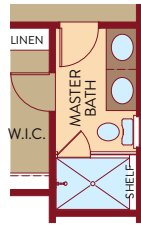

## VULCAN FLOOR PLAN

Single Story | 1,353 SQ. FT. | 3 Bedrooms | 2 Baths | 2 Car Garage

[YOURVIEWHOME.COM](http://YOURVIEWHOME.COM)

## VULCAN OPTIONS

Single Story | 1,353 SQ. FT. | 3 Bedrooms | 2 Baths | 2 Car Garage

OPT. COVERED PATIO

OPT. MUD-SET SHOWER AT MASTER BATH

OPT. GARDEN TUB/SHOWER AT MASTER BATH

OPT. 4' EXTENDED GARAGE

[YOURVIEWHOME.COM](http://YOURVIEWHOME.COM)