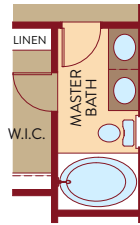

## VULCAN FLOOR PLAN

Single Story | 1,353 SQ. FT. | 3 Bedrooms | 2 Baths | 2 Car Garage

[YOURVIEWHOME.COM](http://YOURVIEWHOME.COM)

## VULCAN OPTIONS

Single Story | 1,353 SQ. FT. | 3 Bedrooms | 2 Baths | 2 Car Garage

OPT. COVERED PATIO

OPT. MUD-SET SHOWER AT MASTER BATH

OPT. GARDEN TUB/SHOWER AT MASTER BATH

OPT. 4' EXTENDED GARAGE

[YOURVIEWHOME.COM](http://YOURVIEWHOME.COM)