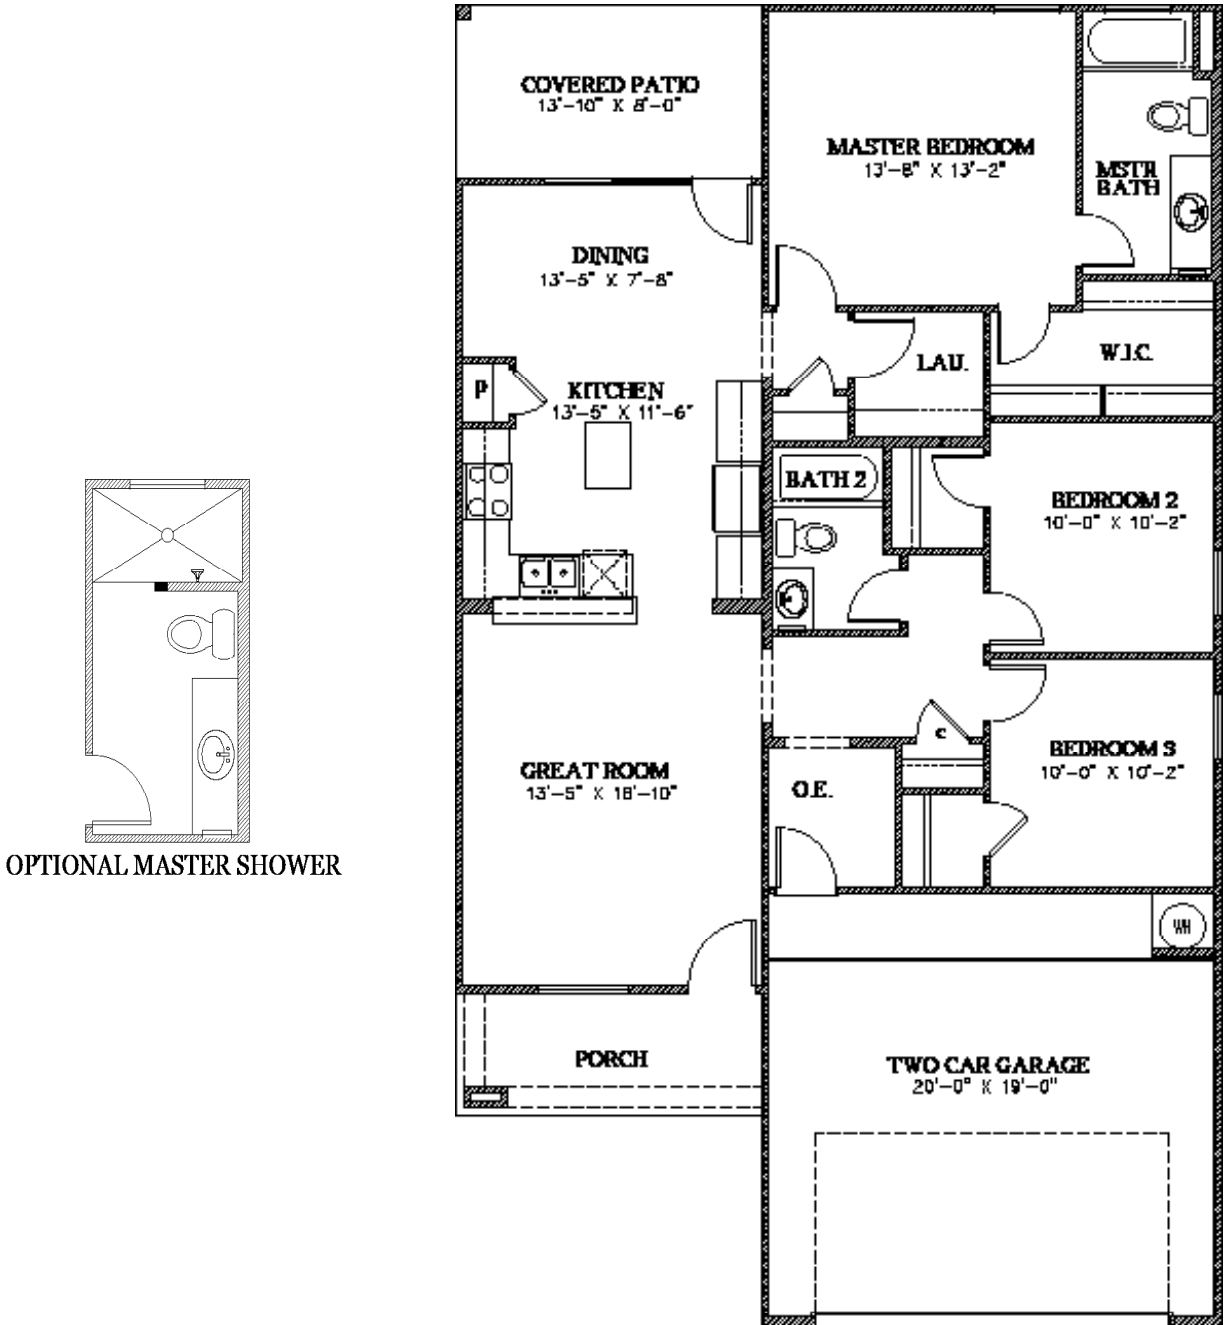

BAILEY FLOOR PLAN

Single Story | 1,325 SQ. FT. | 3 Bedrooms | 2 Baths | 2-Car Garage

YOURVIEWHOME.COM

BAILEY FLOOR PLAN

YOURVIEWHOME.COM

Prices, plans, features, and options are subject to change without notice. All square footage is approximate and varies by elevation. Additional restrictions may apply. See Sales Representative for details. 5/2023