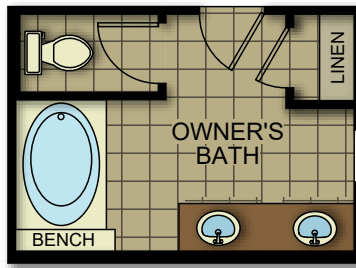

SCOTTSDALE FLOOR PLAN

Single Story | 1,860 SQ. FT. | 4 Bed | 3 Bath | 2 Car Garage

FIRST FLOOR

YOURVIEWHOME.COM

SCOTTSDALE OPTIONS

Single Story | 1,860 SQ. FT. | 4 Bed | 3 Bath | 2 Car Garage

OPT. TUB / SHOWER COMBO

OPT. 5 PIECE OWNER'S BATH

YOURVIEWHOME.COM

SCOTTSDALE FLOOR PLAN

YOURVIEWHOME.COM

Prices, plans, features, and options are subject to change without notice. All square footage is approximate and varies by elevation. Additional restrictions may apply. See Sales Representative for details. 3/2022