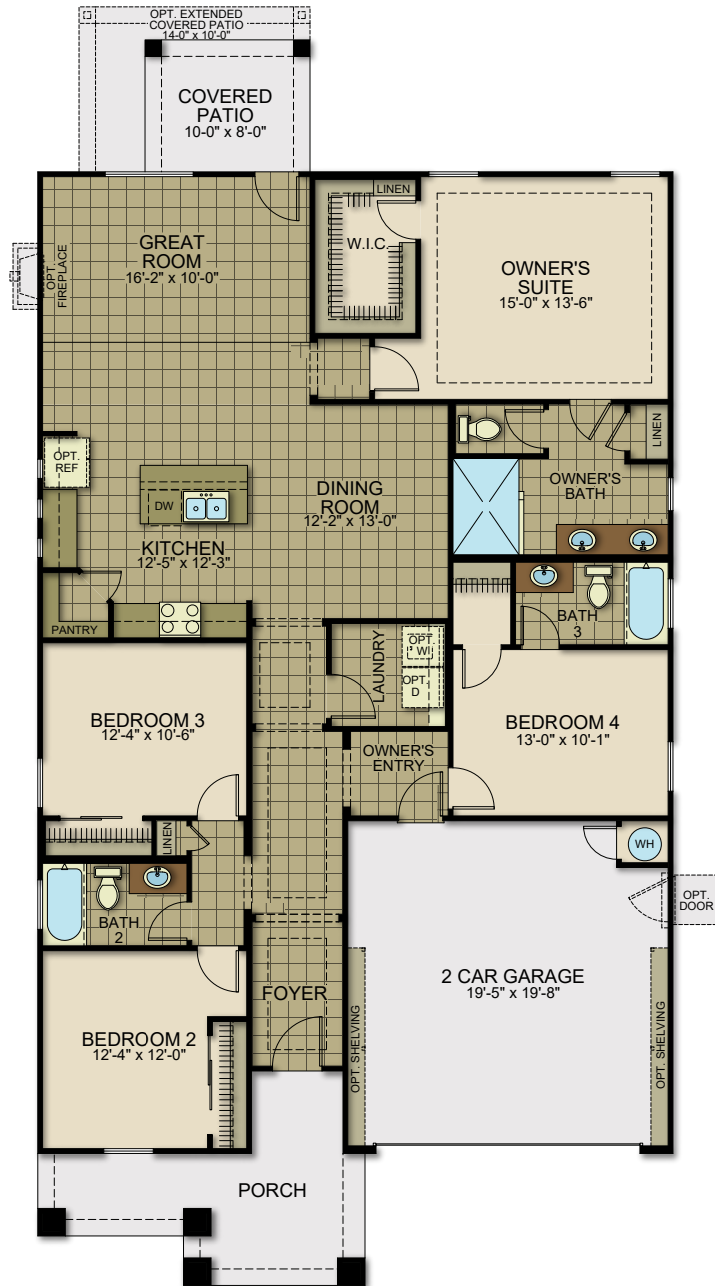

SCOTTSDALE FLOOR PLAN

Single Story | 1,860 SQ. FT. | 4 Bed | 3 Bath | 2 Car Garage

FIRST FLOOR

YOURVIEWHOME.COM

SCOTTSDALE OPTIONS

Single Story | 1,860 SQ. FT. | 4 Bed | 3 Bath | 2 Car Garage

OPT. TUB / SHOWER COMBO

OPT. 5 PIECE OWNER'S BATH

YOURVIEWHOME.COM

SCOTTSDALE FLOOR PLAN

YOURVIEWHOME.COM

Prices, plans, features, and options are subject to change without notice. All square footage is approximate and varies by elevation. Additional restrictions may apply. See Sales Representative for details. 3/2022