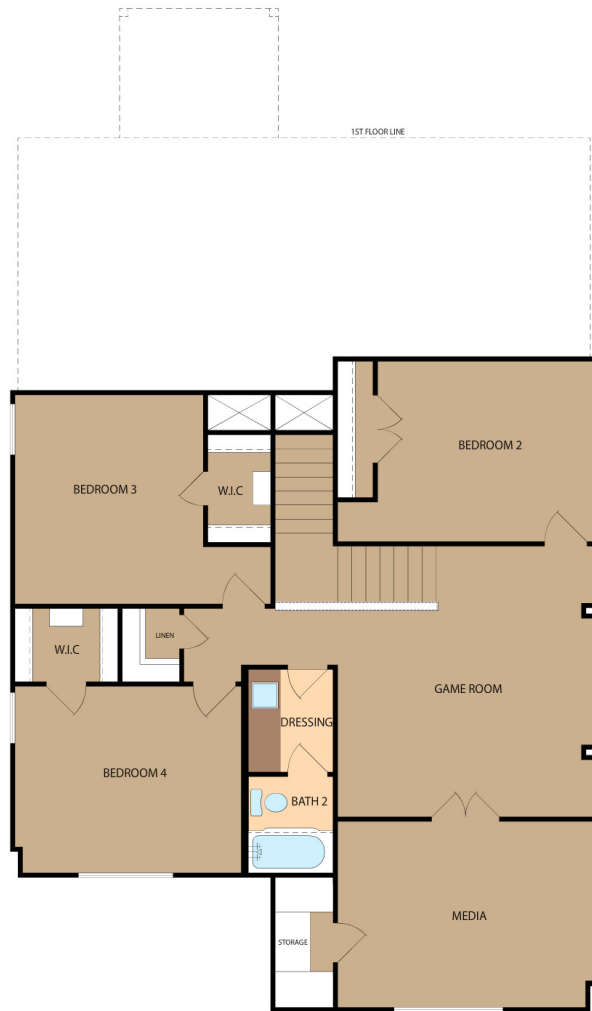

HERFF FLOOR PLAN

Two Story | 2,448 SQ. FT. | 4 Bed | 2.5 Bath | 2 Car Garage

FIRST FLOOR

SECOND FLOOR

YOURVIEWHOME.COM • 956.539.3885

Armadillo

A VIEW HOMES COMPANY

HERFF FLOOR PLAN