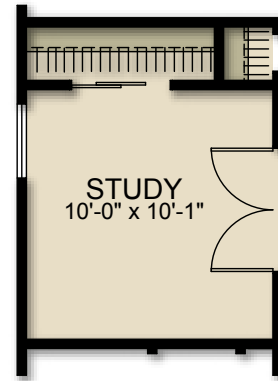

PRICKLY PEAR FLOOR PLAN

Single Story | 1,482 SQ. FT. | 4 Bed | 2 Bath | 2 Car Garage

FIRST FLOOR

OPT. STUDY

YOURVIEWHOME.COM • 915.265.0195

PRICKLY PEAR FLOOR PLAN

YOURVIEWHOME.COM • 915.265.0195

Prices, plans, features, and options are subject to change without notice. All square footage is approximate and varies by elevation. Additional restrictions may apply. See Sales Representative for details. 3/2022