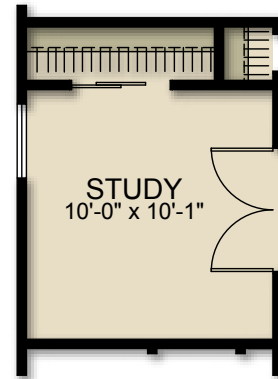

PRICKLY PEAR FLOOR PLAN

Single Story | 1,482 SQ. FT. | 4 Bed | 2 Bath | 2 Car Garage

FIRST FLOOR

OPT. STUDY

YOURVIEWHOME.COM • 915.265.0195

PRICKLY PEAR FLOOR PLAN

YOURVIEWHOME.COM • 915.265.0195

Prices, plans, features, and options are subject to change without notice. All square footage is approximate and varies by elevation. Additional restrictions may apply. See Sales Representative for details. 11/2022