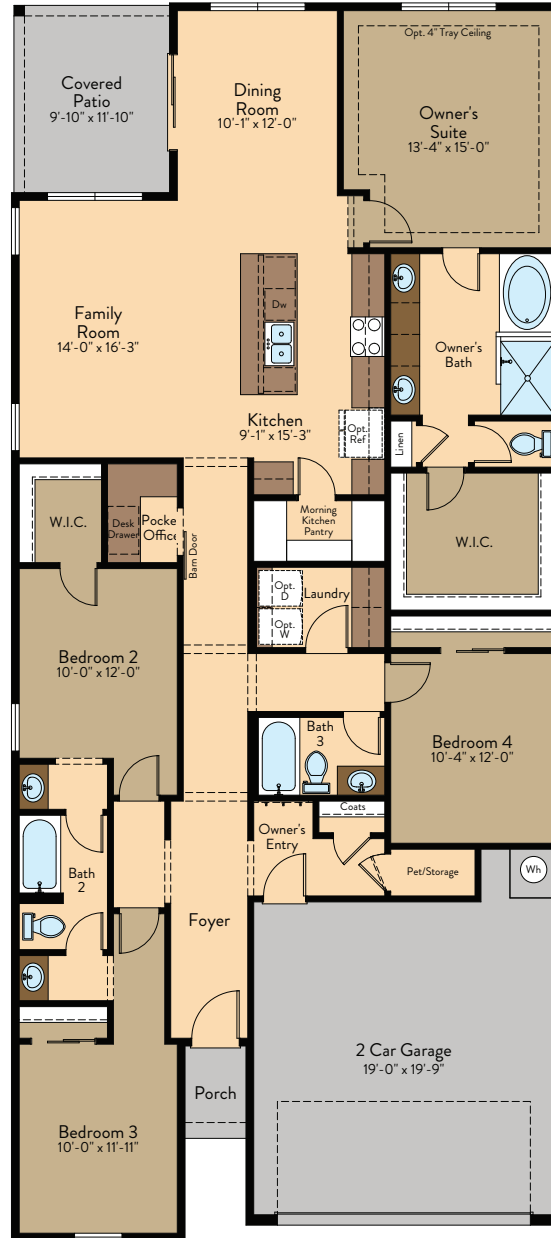

TEXAS SAGE FLOOR PLAN

Single Story | 2,086 SQ. FT. | 4 Bedrooms | 2 Baths | 2-Car Garage

FIRST FLOOR

YOURVIEWHOME.COM • 915.615.3437

TEXAS SAGE FLOOR PLAN

YOURVIEWHOME.COM • 915.615.3437

Prices, plans, features, and options are subject to change without notice. All square footage is approximate and varies by elevation. Additional restrictions may apply. See Sales Representative for details. 6/2023