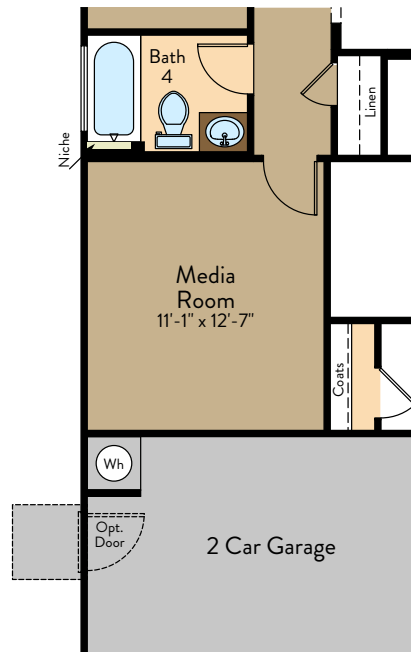

WHITNEY FLOOR PLAN

Two Story | 3,085 SQ. FT. | 5 Bedrooms | 3 Baths | 2-Car Garage

FIRST FLOOR

SECOND FLOOR

YOURVIEWHOME.COM • 915.206.5376

Prices, plans, features, and options are subject to change without notice. All square footage is approximate and varies by elevation. Additional restrictions may apply. See Sales Representative for details. 11/2022

WHITNEY OPTIONS

Two Story | 3,085 SQ. FT. | 5 Bedrooms | 3 Baths | 2-Car Garage

Opt. Bedroom 6

Opt. Morning Kitchen

Opt. Media Room

YOURVIEWHOME.COM • 915.206.5376

WHITNEY FLOOR PLAN

SPANISH