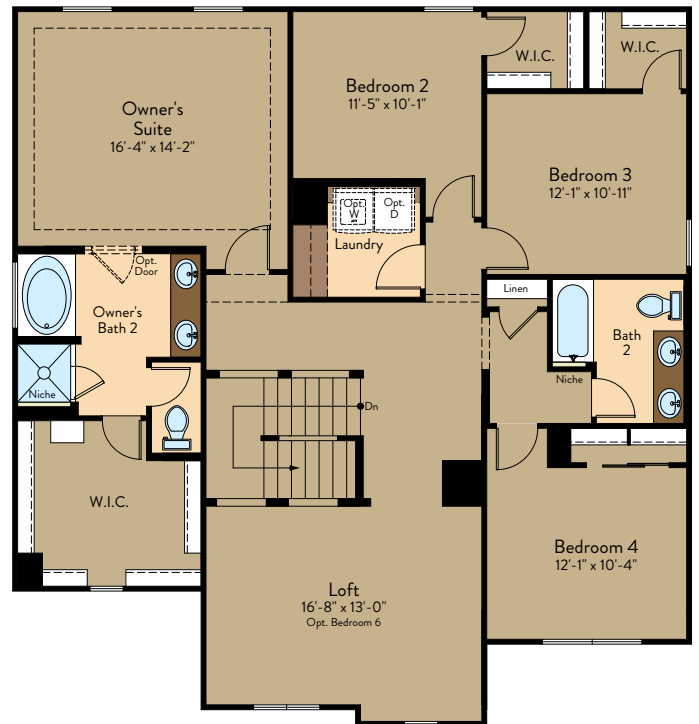

WHITNEY FLOOR PLAN

Two Story | 3,085 SQ. FT. | 5 Bedrooms | 3 Baths | 2-Car Garage

FIRST FLOOR

SECOND FLOOR

YOURVIEWHOME.COM • 915.206.5376

Prices, plans, features, and options are subject to change without notice. All square footage is approximate and varies by elevation. Additional restrictions may apply. See Sales Representative for details. 11/2022

WHITNEY OPTIONS

Two Story | 3,085 SQ. FT. | 5 Bedrooms | 3 Baths | 2-Car Garage

Opt. Bedroom 6

Opt. Morning Kitchen

Opt. Media Room

YOURVIEWHOME.COM • 915.206.5376

WHITNEY FLOOR PLAN

SPANISH