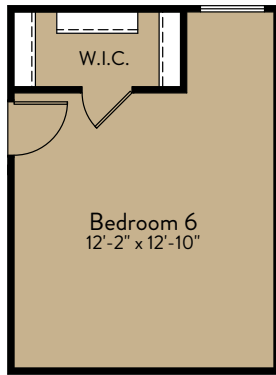

WHITNEY FLOOR PLAN

Two Story | 3,085 SQ. FT. | 5 Bedrooms | 3 Baths | 2-Car Garage

FIRST FLOOR

SECOND FLOOR

YOURVIEWHOME.COM • 915.206.5376

Prices, plans, features, and options are subject to change without notice. All square footage is approximate and varies by elevation. Additional restrictions may apply. See Sales Representative for details. 11/2022

WHITNEY OPTIONS

Two Story | 3,085 SQ. FT. | 5 Bedrooms | 3 Baths | 2-Car Garage

Opt. Bedroom 6

Opt. Morning Kitchen

Opt. Media Room

YOURVIEWHOME.COM • 915.206.5376

WHITNEY FLOOR PLAN

SPANISH