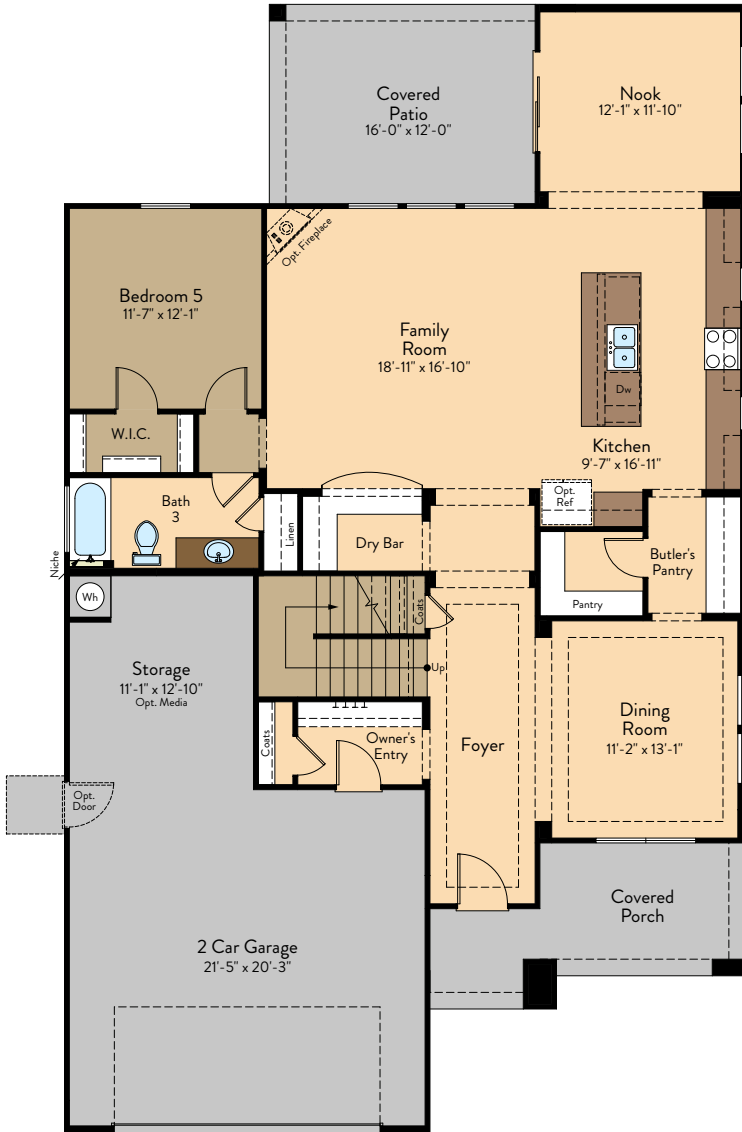

WHITNEY FLOOR PLAN

Two Story | 3,085 SQ. FT. | 5 Bedrooms | 3 Baths | 2-Car Garage

FIRST FLOOR

SECOND FLOOR

YOURVIEWHOME.COM • 915.206.5376

Prices, plans, features, and options are subject to change without notice. All square footage is approximate and varies by elevation. Additional restrictions may apply. See Sales Representative for details. 11/2022

WHITNEY OPTIONS

Two Story | 3,085 SQ. FT. | 5 Bedrooms | 3 Baths | 2-Car Garage

Opt. Bedroom 6

Opt. Morning Kitchen

Opt. Media Room

YOURVIEWHOME.COM • 915.206.5376

WHITNEY FLOOR PLAN

SPANISH