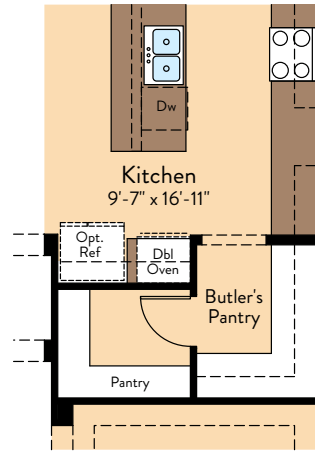

WHITNEY FLOOR PLAN

Two Story | 3,085 SQ. FT. | 5 Bedrooms | 3 Baths | 2-Car Garage

FIRST FLOOR

SECOND FLOOR

YOURVIEWHOME.COM • 915.206.5376

Prices, plans, features, and options are subject to change without notice. All square footage is approximate and varies by elevation. Additional restrictions may apply. See Sales Representative for details. 11/2022

WHITNEY OPTIONS

Two Story | 3,085 SQ. FT. | 5 Bedrooms | 3 Baths | 2-Car Garage

Opt. Bedroom 6

Opt. Morning Kitchen

Opt. Media Room

YOURVIEWHOME.COM • 915.206.5376

WHITNEY FLOOR PLAN

SPANISH