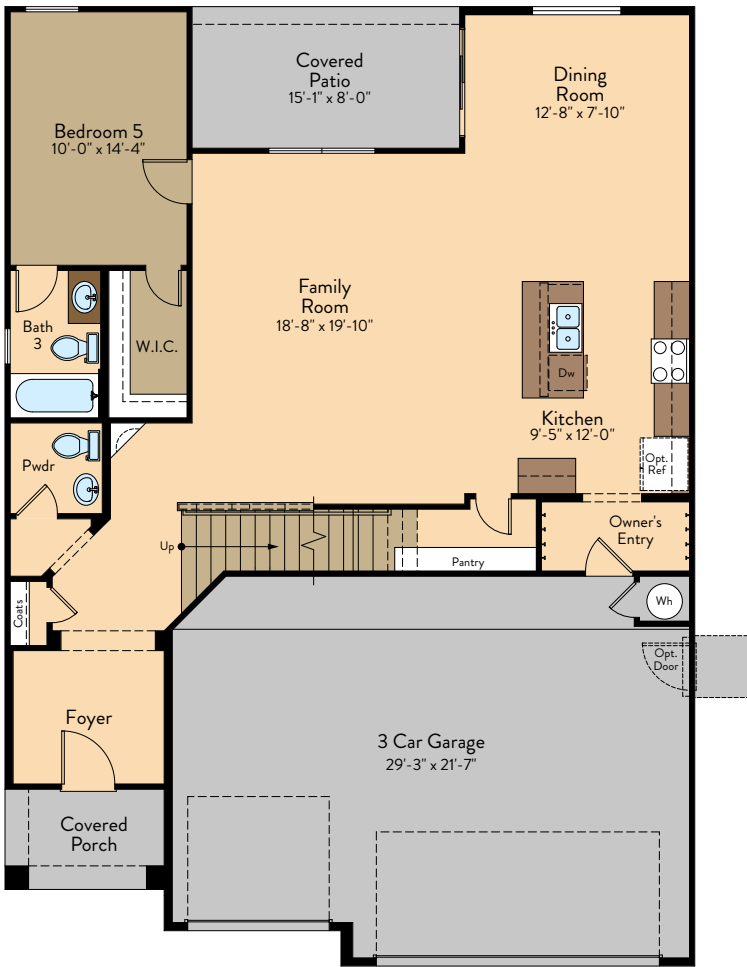

FRANKLIN FLOOR PLAN

Two Story | 2,778 SQ. FT. | 5 Bedrooms | 3.5 Baths | 2-Car Garage

FIRST FLOOR

SECOND FLOOR

YOURVIEWHOME.COM • 915.206.5376

FRANKLIN FLOOR PLAN

YOURVIEWHOME.COM • 915.206.5376