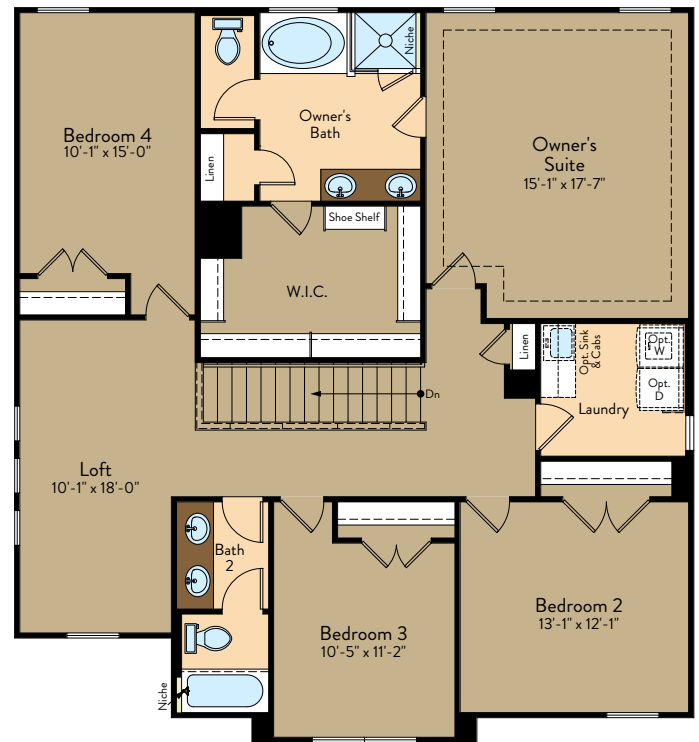

FRANKLIN FLOOR PLAN

Two Story | 2,778 SQ. FT. | 5 Bedrooms | 3.5 Baths | 2-Car Garage

FIRST FLOOR

SECOND FLOOR

YOURVIEWHOME.COM • 915.206.5376

FRANKLIN FLOOR PLAN

YOURVIEWHOME.COM • 915.206.5376