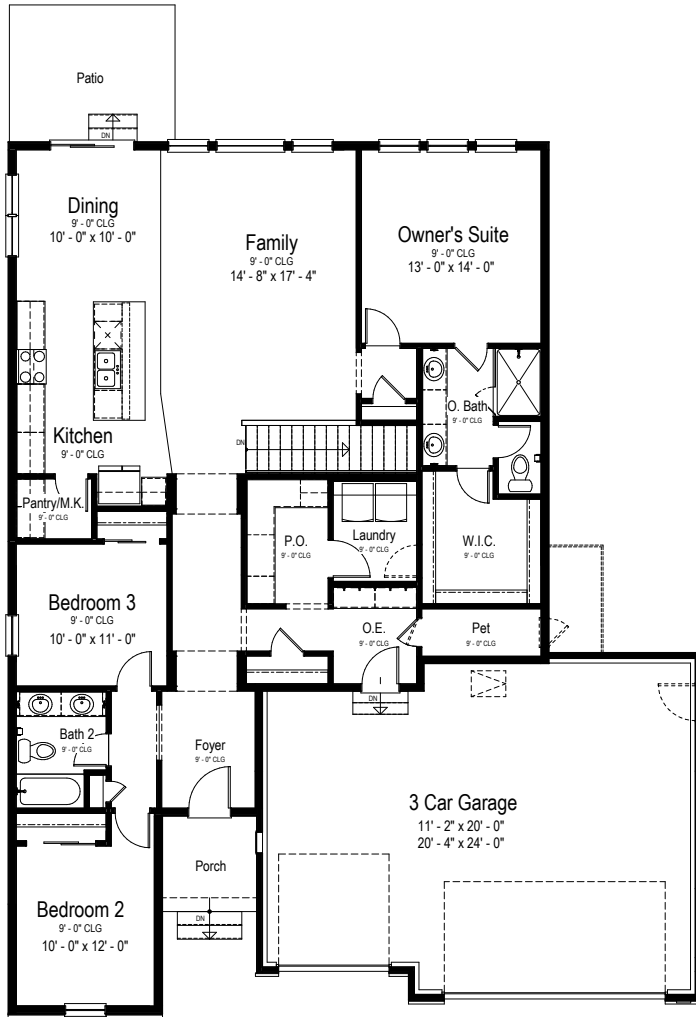

BRIGHTON FLOOR PLAN

Single Story | 1,851 SQ. FT. | 3 Bedrooms | 2 Baths | 2-3 Car Garage

MAIN FLOOR

OPT. FINISHED BASMENT

YOURVIEWHOME.COM

BRIGHTON FLOOR PLAN

Craftsman

Farmhouse

Prairie

YOURVIEWHOME.COM

Prices, plans, features, and options are subject to change without notice. All square footage is approximate and varies by elevation. Additional restrictions may apply. See Sales Representative for details. 6/2023