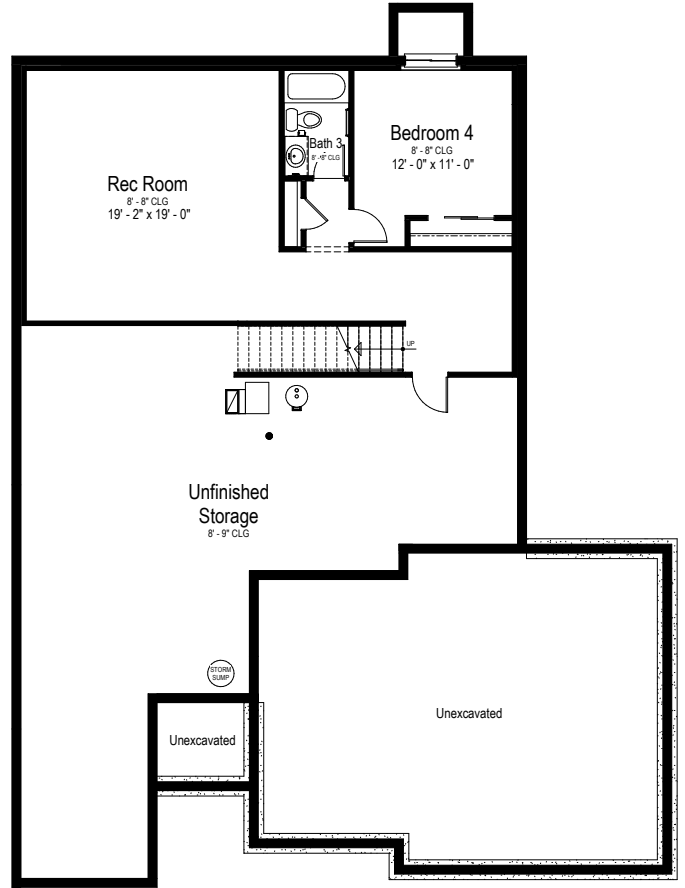

BRIGHTON FLOOR PLAN

Single Story | 1,851 SQ. FT. | 3 Bedrooms | 2 Baths | 2-3 Car Garage

MAIN FLOOR

OPT. FINISHED BASMENT

YOURVIEWHOME.COM

BRIGHTON FLOOR PLAN

Craftsman

Farmhouse