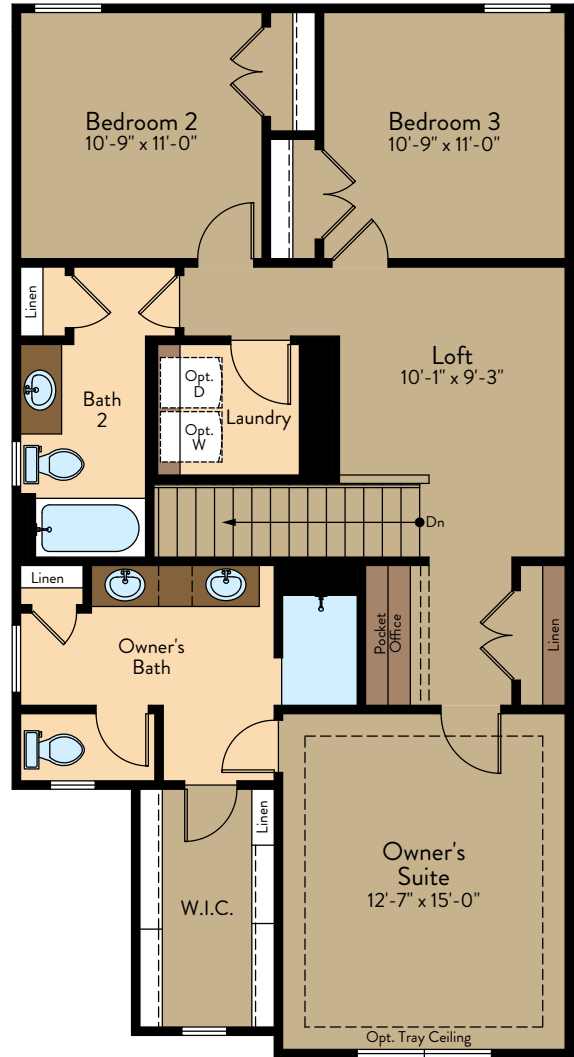

LEA FLOOR PLAN

Two Story | 1,712 SQ. FT. | 3 Bed | 2 Bath | 2 Car Garage

FIRST FLOOR

SECOND FLOOR

Opt. Owner's Bath Tub/Shower

LEA FLOOR PLAN

[YOURVIEWHOME.COM](https://www.yourviewhome.com)

Prices, plans, features, and options are subject to change without notice. All square footage is approximate and varies by elevation. Additional restrictions may apply. See Sales Representative for details. 10/2022