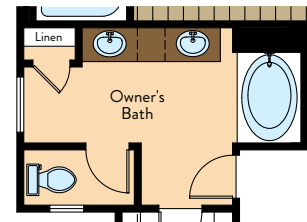

LEA FLOOR PLAN

Two Story | 1,712 SQ. FT. | 3 Bed | 2 Bath | 2 Car Garage

FIRST FLOOR

SECOND FLOOR

Opt. Owner's Bath Tub/Shower

LEA FLOOR PLAN

[YOURVIEWHOME.COM](https://www.yourviewhome.com)

Prices, plans, features, and options are subject to change without notice. All square footage is approximate and varies by elevation. Additional restrictions may apply. See Sales Representative for details. 10/2022