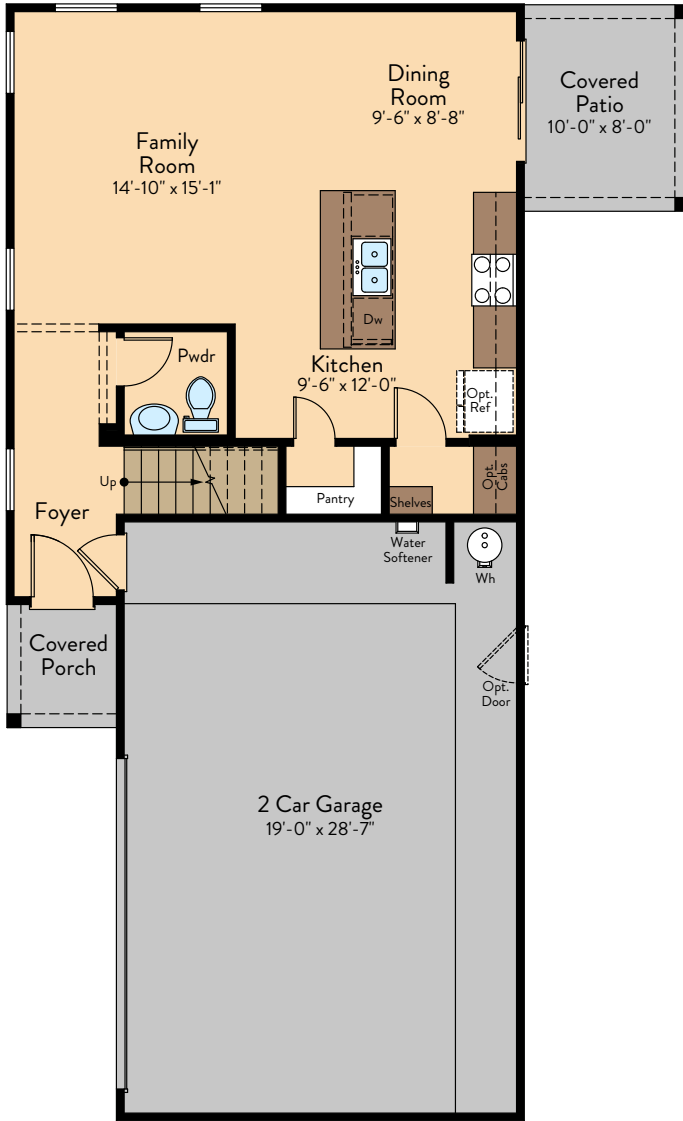

LEA FLOOR PLAN

Two Story | 1,712 SQ. FT. | 3 Bed | 2 Bath | 2 Car Garage

FIRST FLOOR

SECOND FLOOR

Opt. Owner's Bath Tub/Shower

LEA FLOOR PLAN

[YOURVIEWHOME.COM](https://www.yourviewhome.com)

Prices, plans, features, and options are subject to change without notice. All square footage is approximate and varies by elevation. Additional restrictions may apply. See Sales Representative for details. 10/2022